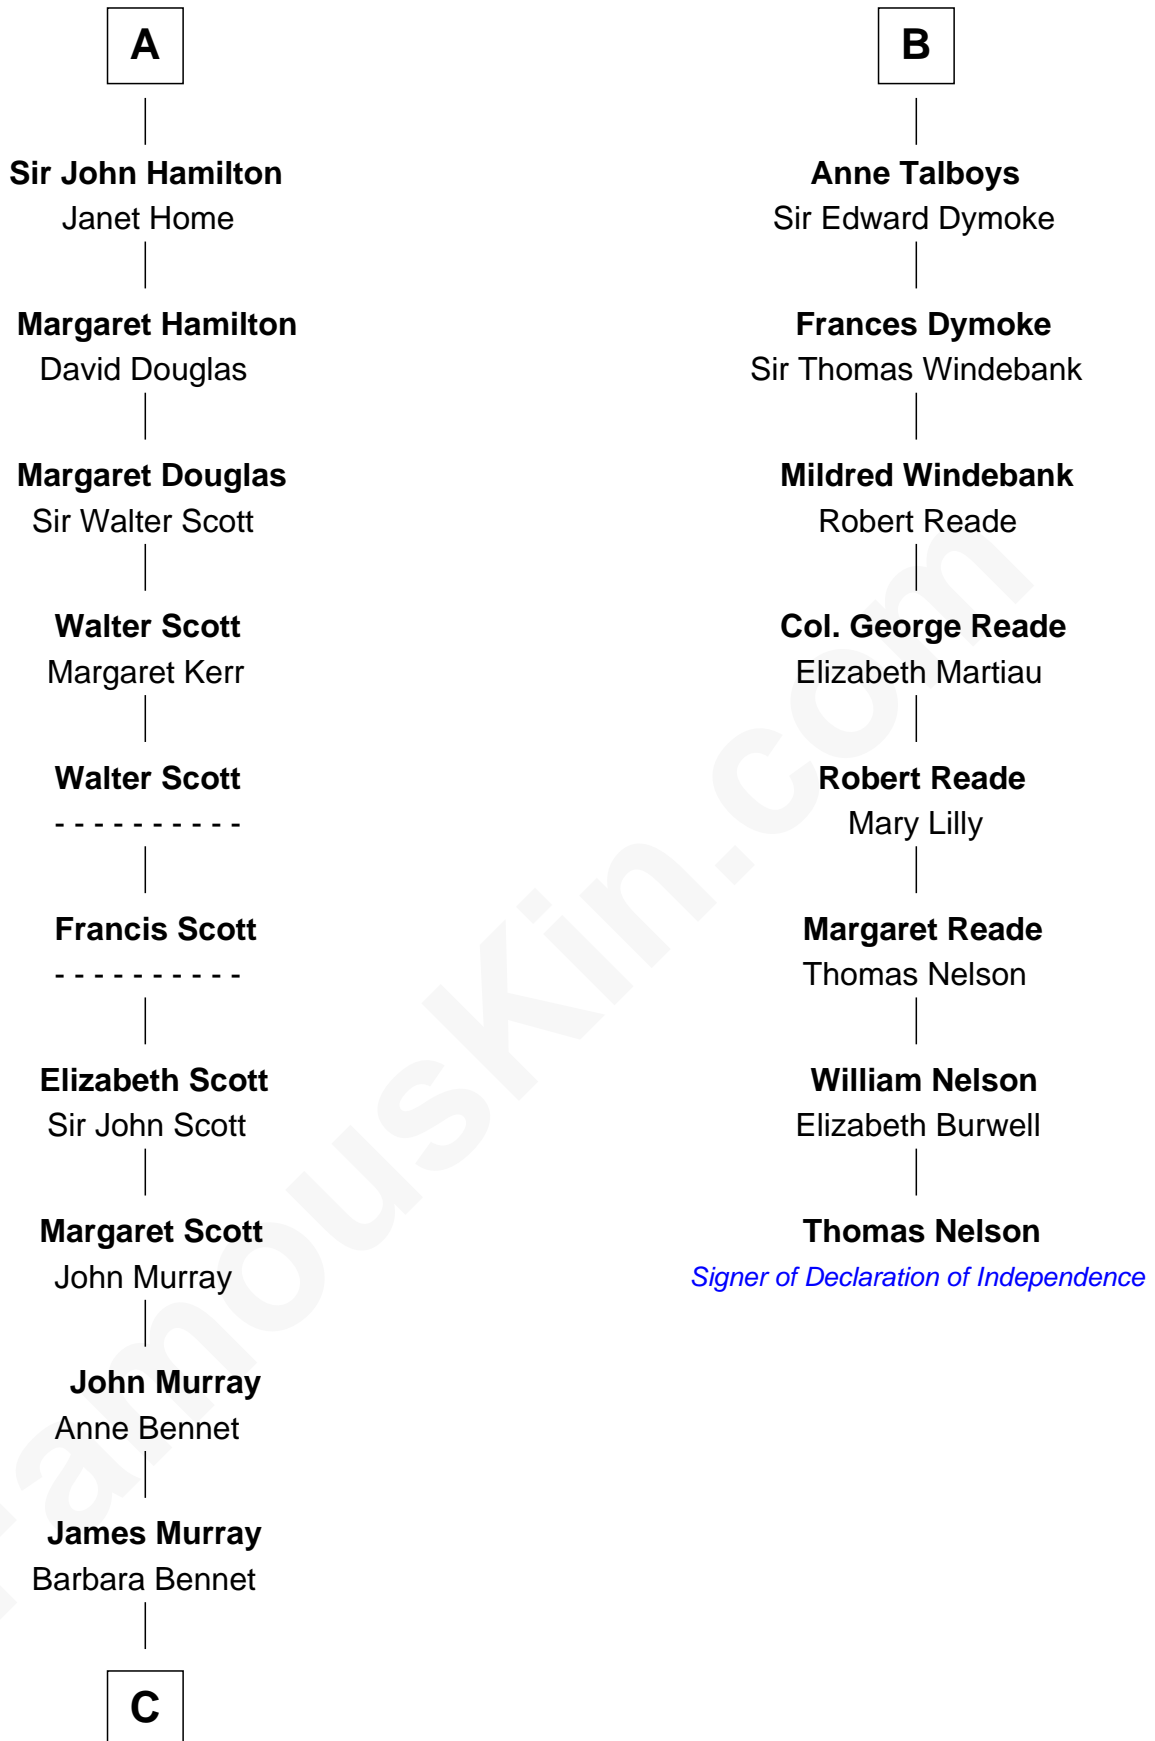

FamousKin.com
Relationship Chart of
Franklin D. Roosevelt
32nd U.S. President

14th cousin 7 times removed of

Thomas Nelson
Signer of the Declaration of Independence

C

—
Elizabeth Murray
Edward Hutchinson Robbins

—
Anne Jean Robbins
Judge Joseph Lyman

—
Catharine Robbins Lyman
Warren Delano

—
Sara Delano
James Roosevelt

—
Franklin D. Roosevelt
32nd U.S. President

FamousKin.com