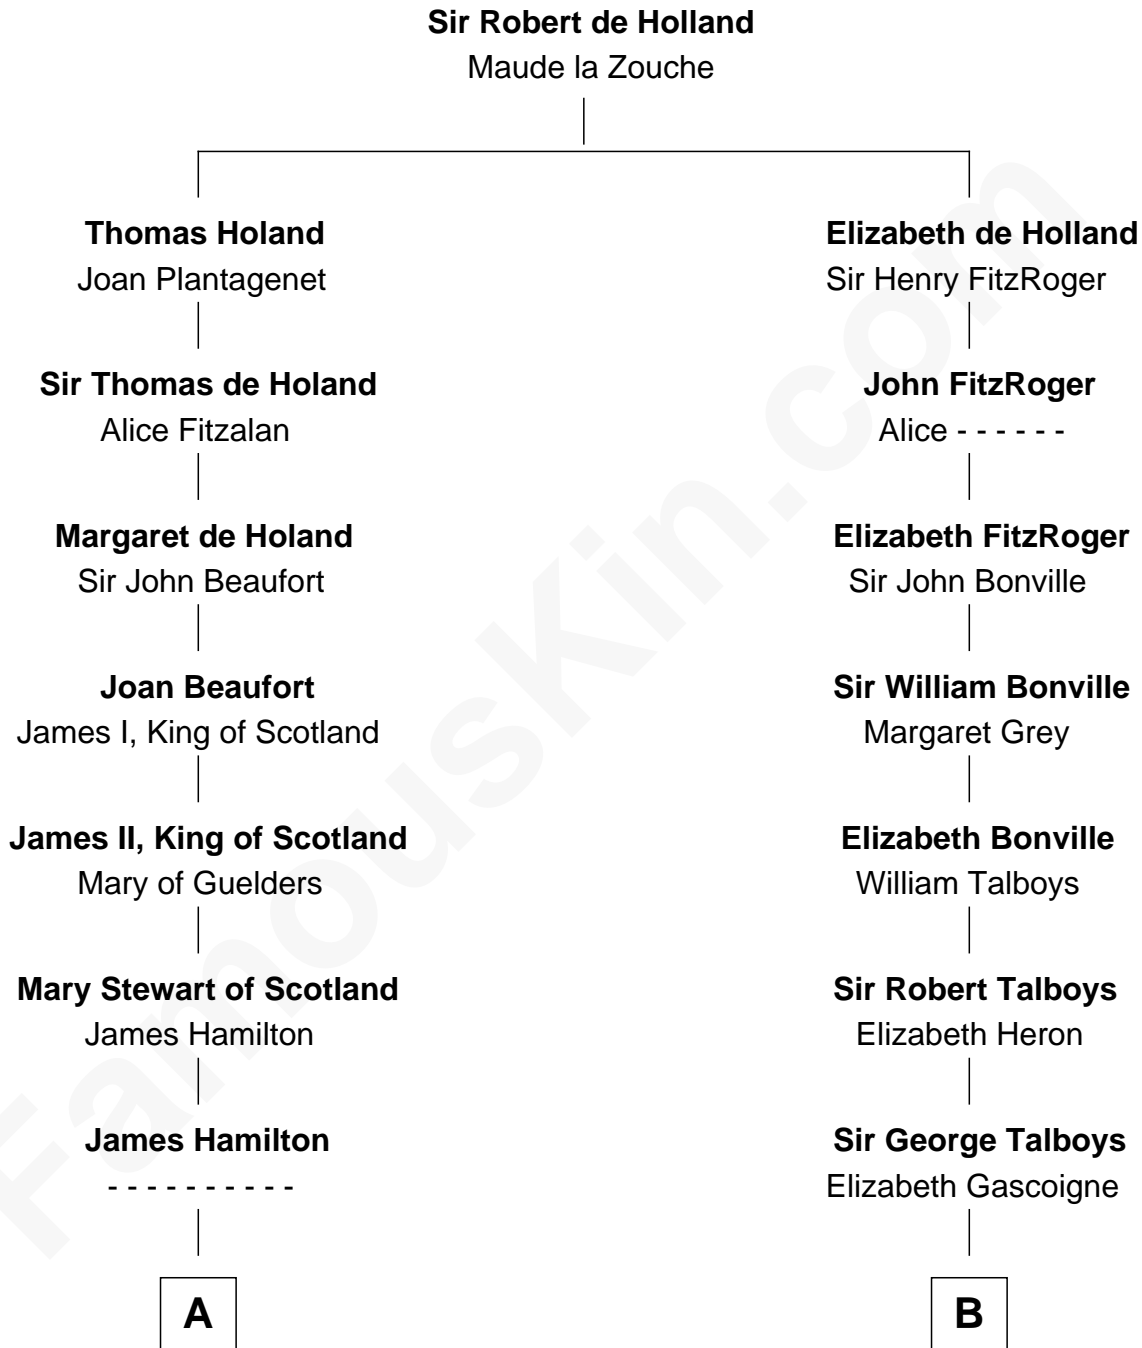

FamousKin.com
Relationship Chart of
Franklin D. Roosevelt
32nd U.S. President

14th cousin 7 times removed of

Thomas Nelson
Signer of the Declaration of Independence

C

—
Elizabeth Murray
Edward Hutchinson Robbins

—
Anne Jean Robbins
Judge Joseph Lyman

—
Catharine Robbins Lyman
Warren Delano

—
Sara Delano
James Roosevelt

—
Franklin D. Roosevelt
32nd U.S. President

FamousKin.com