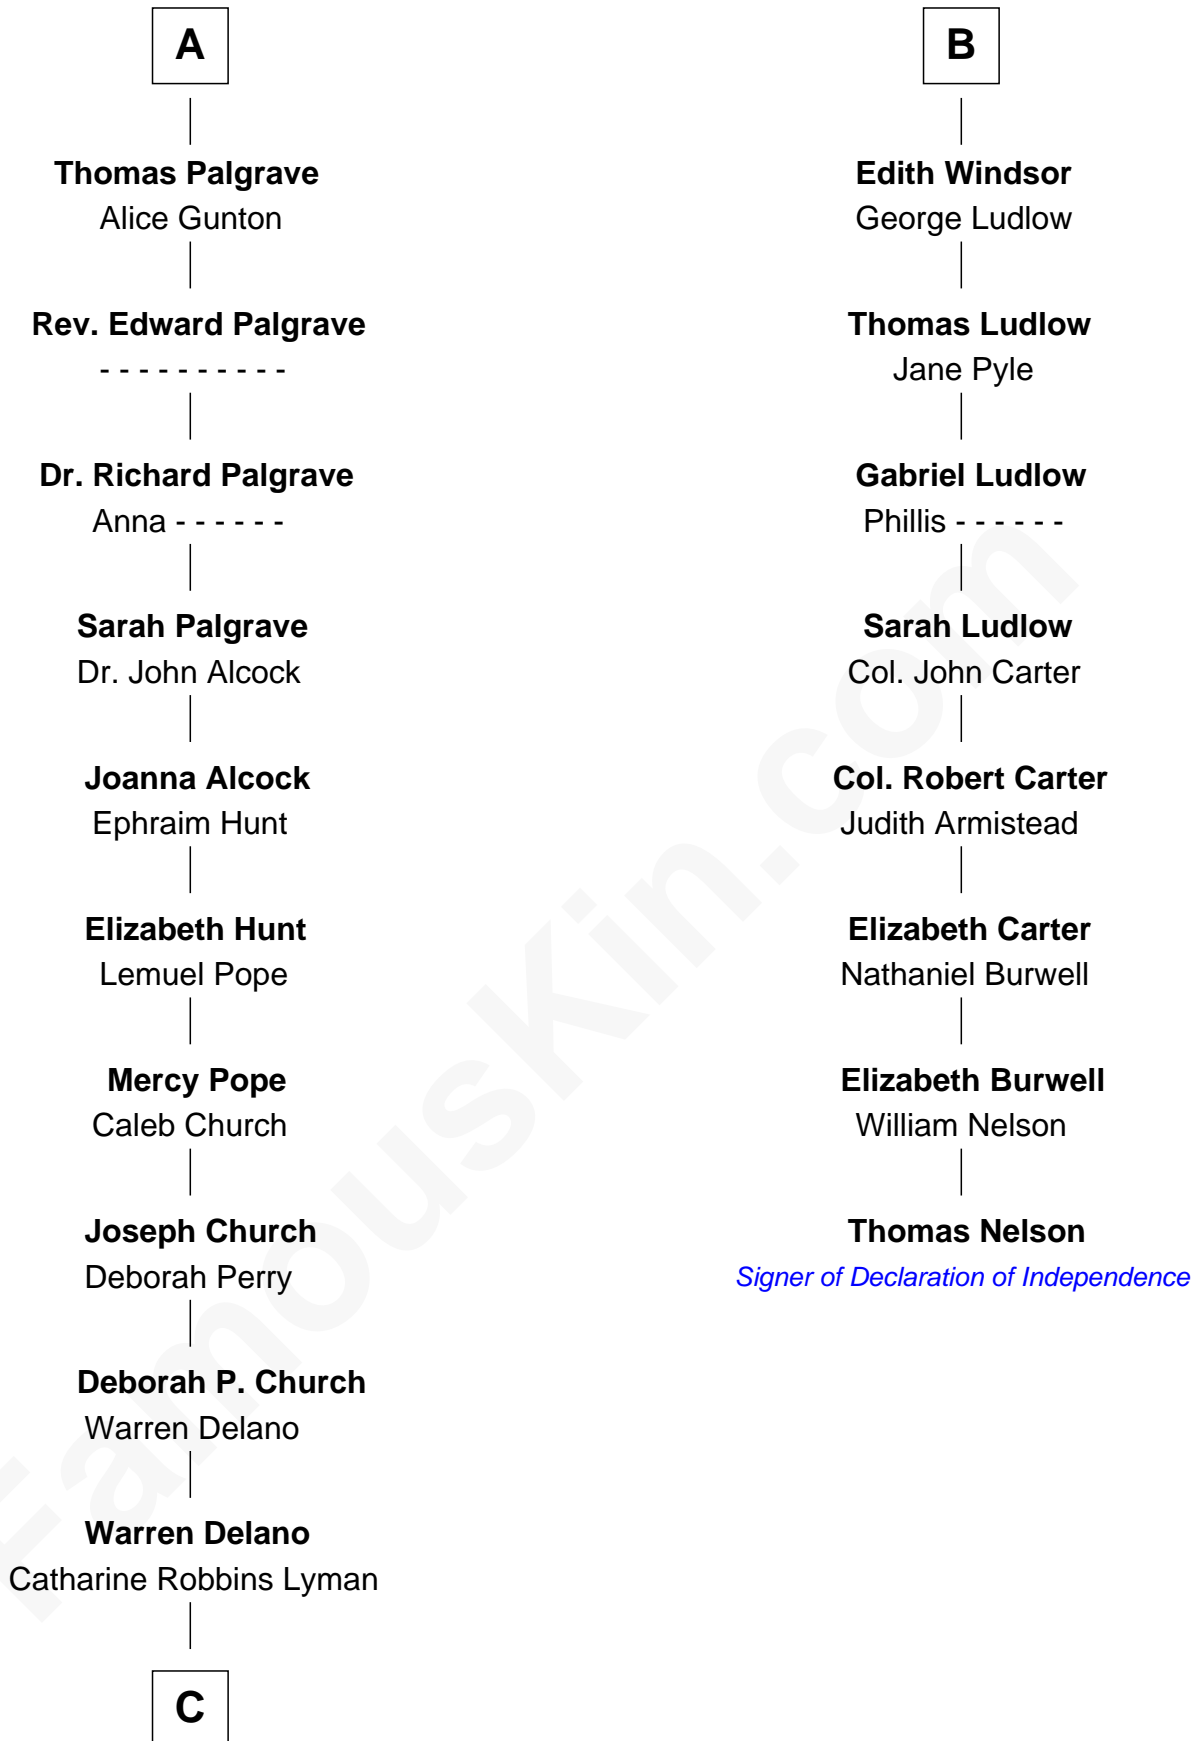

FamousKin.com
Relationship Chart of
Franklin D. Roosevelt
32nd U.S. President

14th cousin 4 times removed of

Thomas Nelson
Signer of the Declaration of Independence

C

—
Sara Delano
James Roosevelt

—
Franklin D. Roosevelt
32nd U.S. President

FamousKin.com