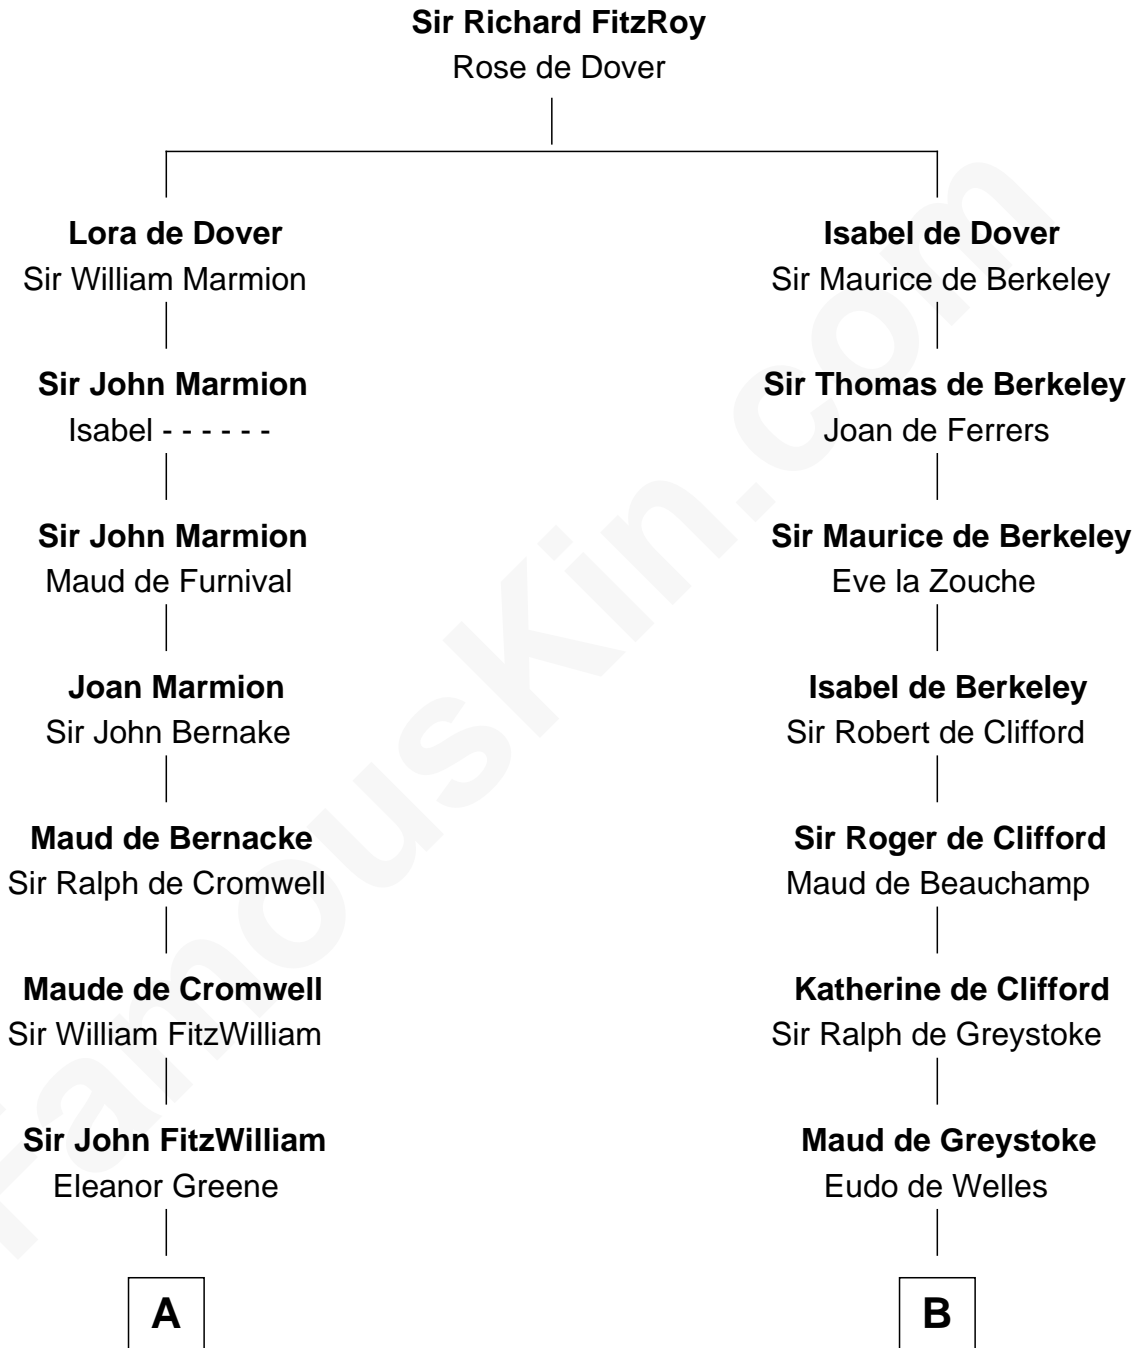

**FamousKin.com**  
**Relationship Chart of**  
**Franklin D. Roosevelt**  
*32nd U.S. President*

19th cousin 2 times removed of

**William Floyd**  
*Signer of the Declaration of Independence*

**C**

**Rebecca Smith**

John Aspinwall

**John Aspinwall**

Susan Howland

**Mary Rebecca Aspinwall**

Isaac Daniel Roosevelt

**James Roosevelt**

Sara Delano

**Franklin D. Roosevelt**

*32nd U.S. President*

**D**

**Jonathan Smith**

Elizabeth Platt

**Tabitha Smith**

Nicholl Floyd

**William Floyd**

*Signer of Declaration of Independence*