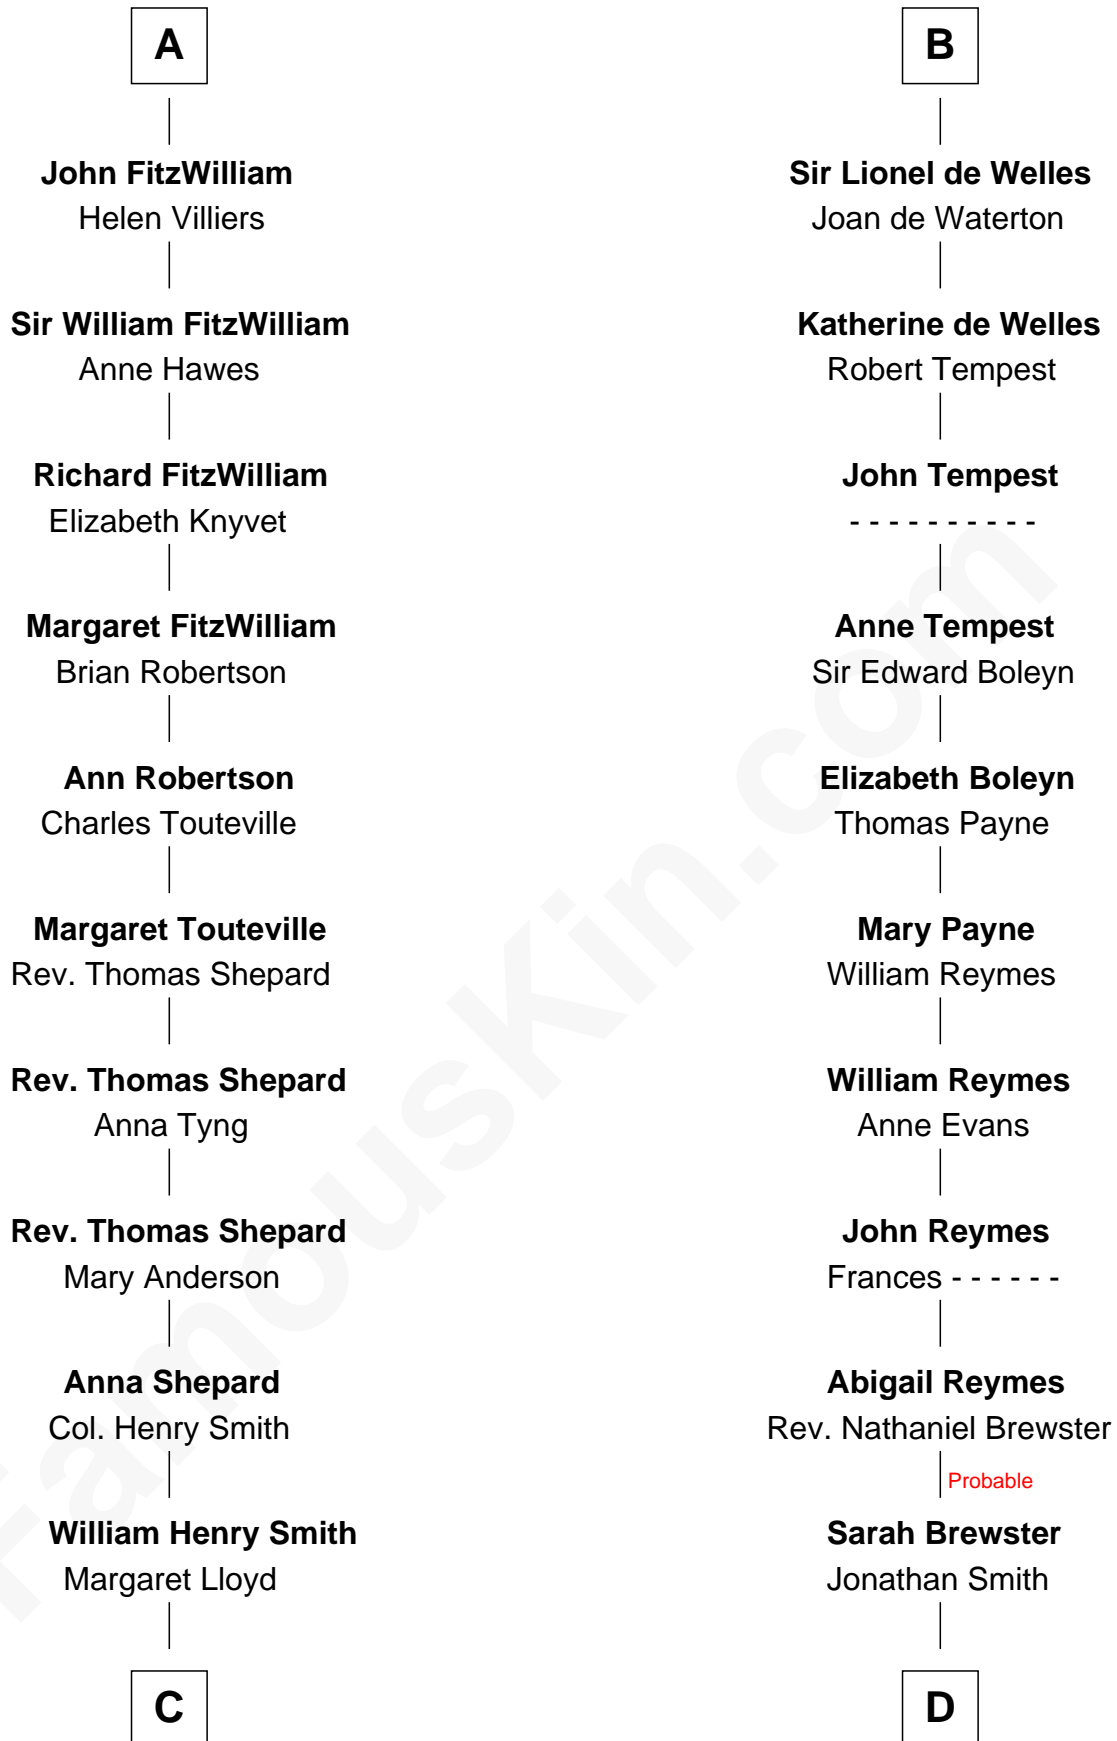

**FamousKin.com**  
**Relationship Chart of**  
**Franklin D. Roosevelt**  
*32nd U.S. President*

19th cousin 2 times removed of

**William Floyd**  
*Signer of the Declaration of Independence*

**C**

**Rebecca Smith**

John Aspinwall

**John Aspinwall**

Susan Howland

**Mary Rebecca Aspinwall**

Isaac Daniel Roosevelt

**James Roosevelt**

Sara Delano

**Franklin D. Roosevelt**

*32nd U.S. President*

**D**

**Jonathan Smith**

Elizabeth Platt

**Tabitha Smith**

Nicholl Floyd

**William Floyd**

*Signer of Declaration of Independence*