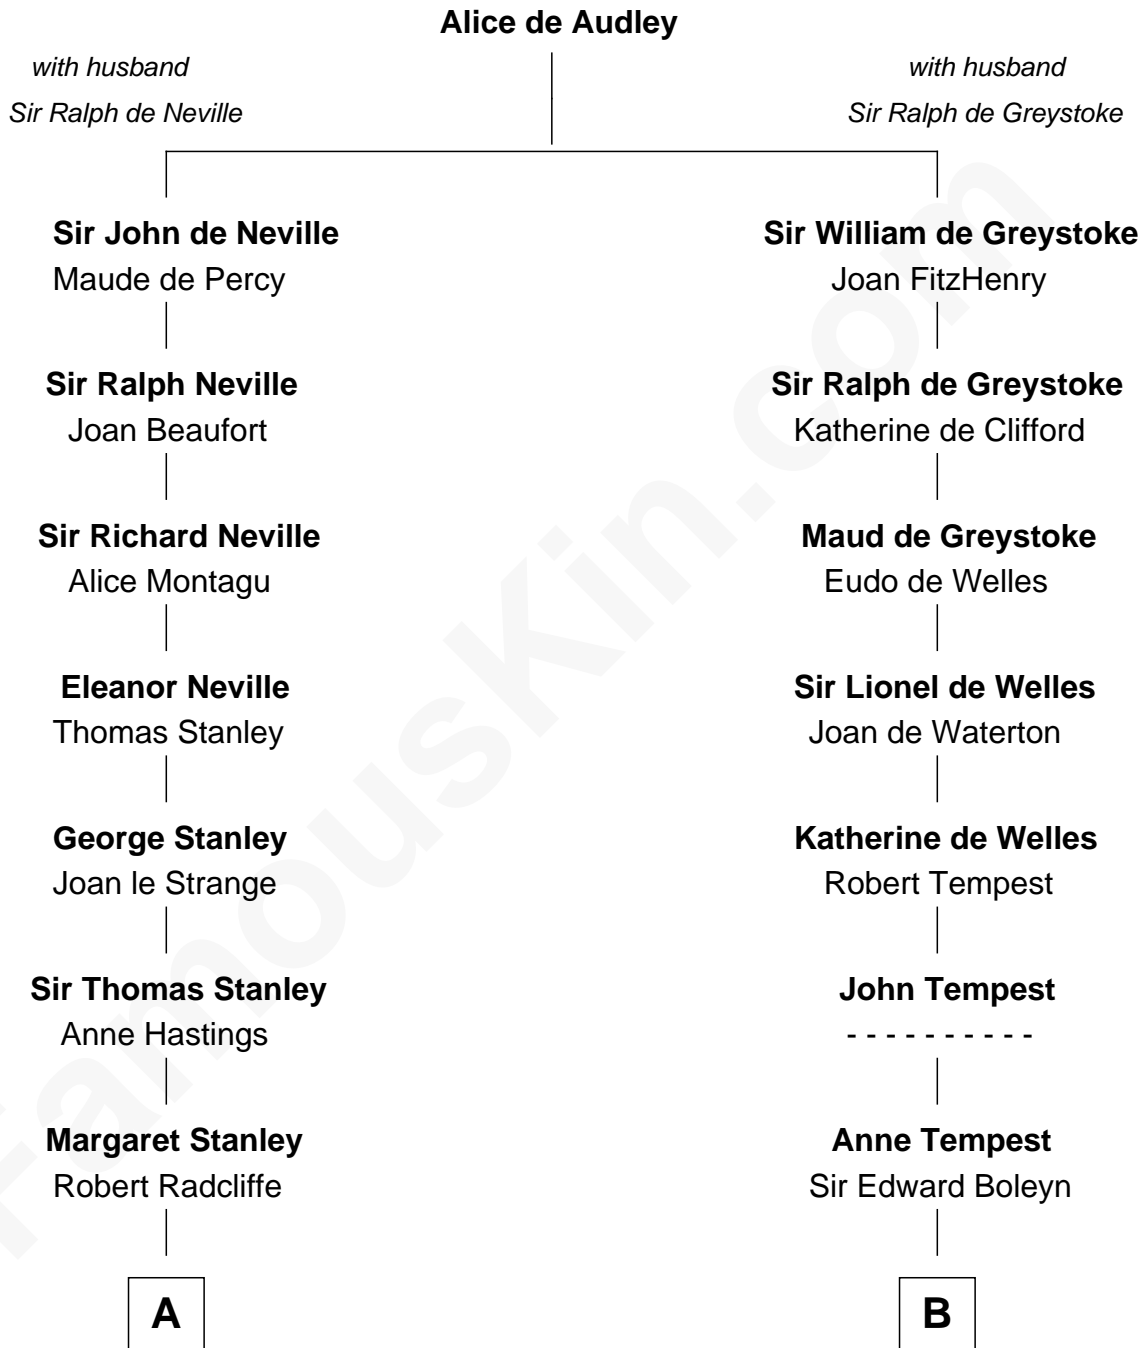

**FamousKin.com**  
**Relationship Chart of**  
**Franklin D. Roosevelt**  
*32nd U.S. President*

**15th cousin 4 times removed of**  
**William Floyd**  
*Signer of the Declaration of Independence*

**C**

—  
**Mary Rebecca Aspinwall**

Isaac Daniel Roosevelt

—  
**James Roosevelt**

Sara Delano

—  
**Franklin D. Roosevelt**

*32nd U.S. President*

FamousKin.com