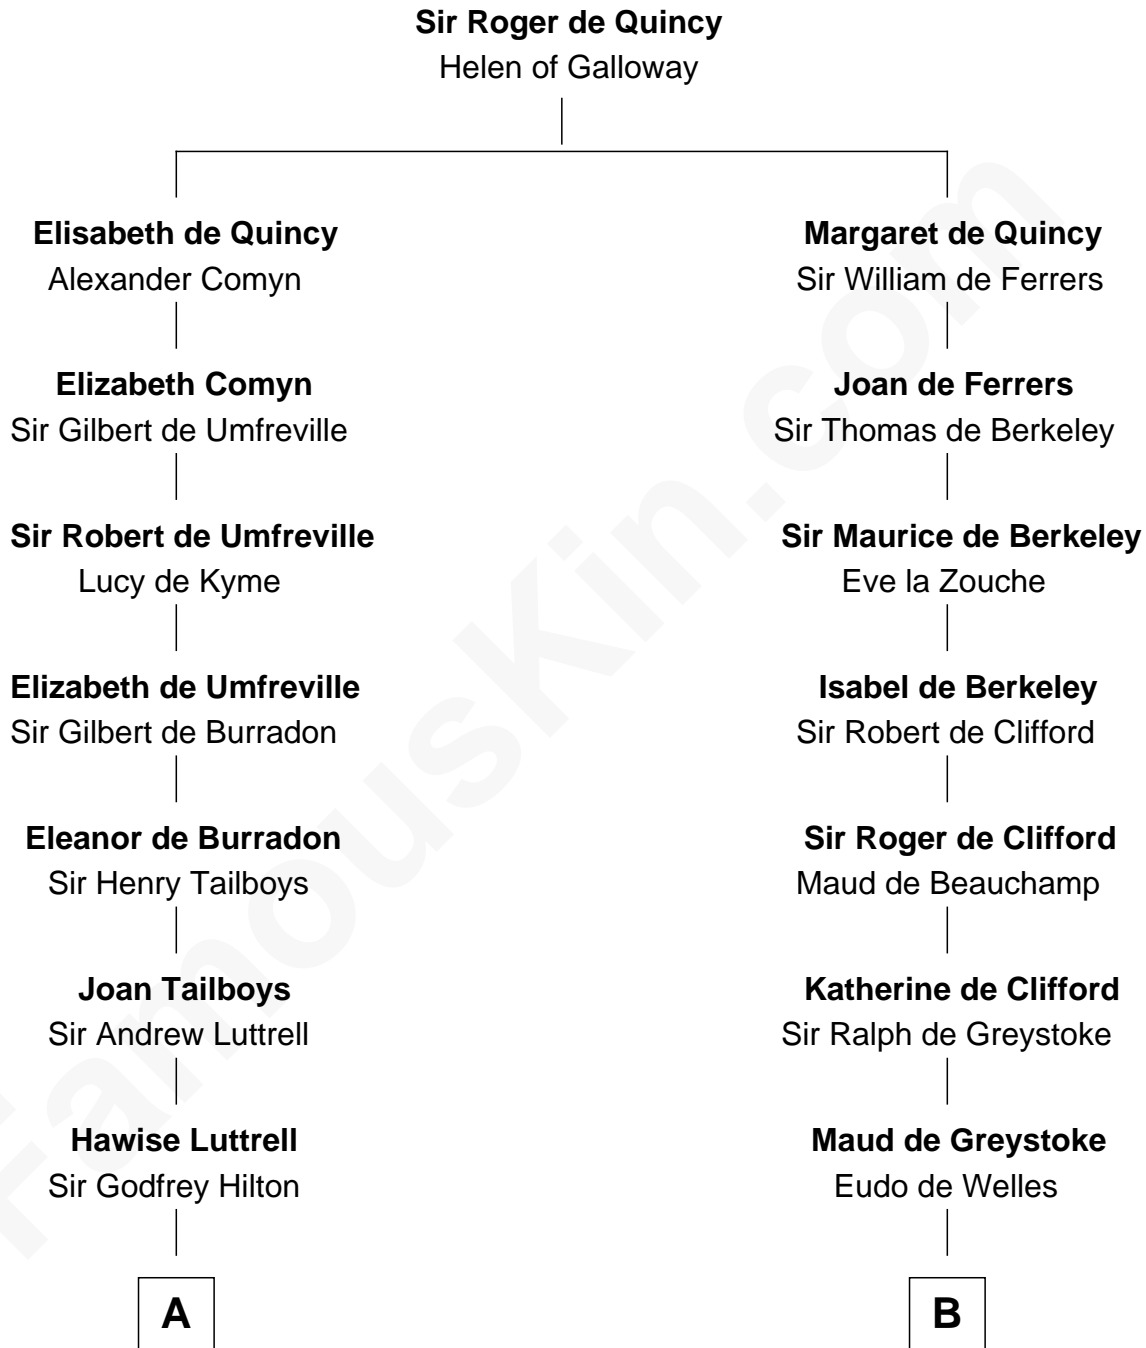

**FamousKin.com**  
**Relationship Chart of**  
**Franklin D. Roosevelt**  
*32nd U.S. President*

19th cousin 2 times removed of

**William Floyd**  
*Signer of the Declaration of Independence*

**C**

**Edward Hutchinson Robbins**

Elizabeth Murray

**Anne Jean Robbins**

Judge Joseph Lyman

**Catharine Robbins Lyman**

Warren Delano

**Sara Delano**

James Roosevelt

**Franklin D. Roosevelt**