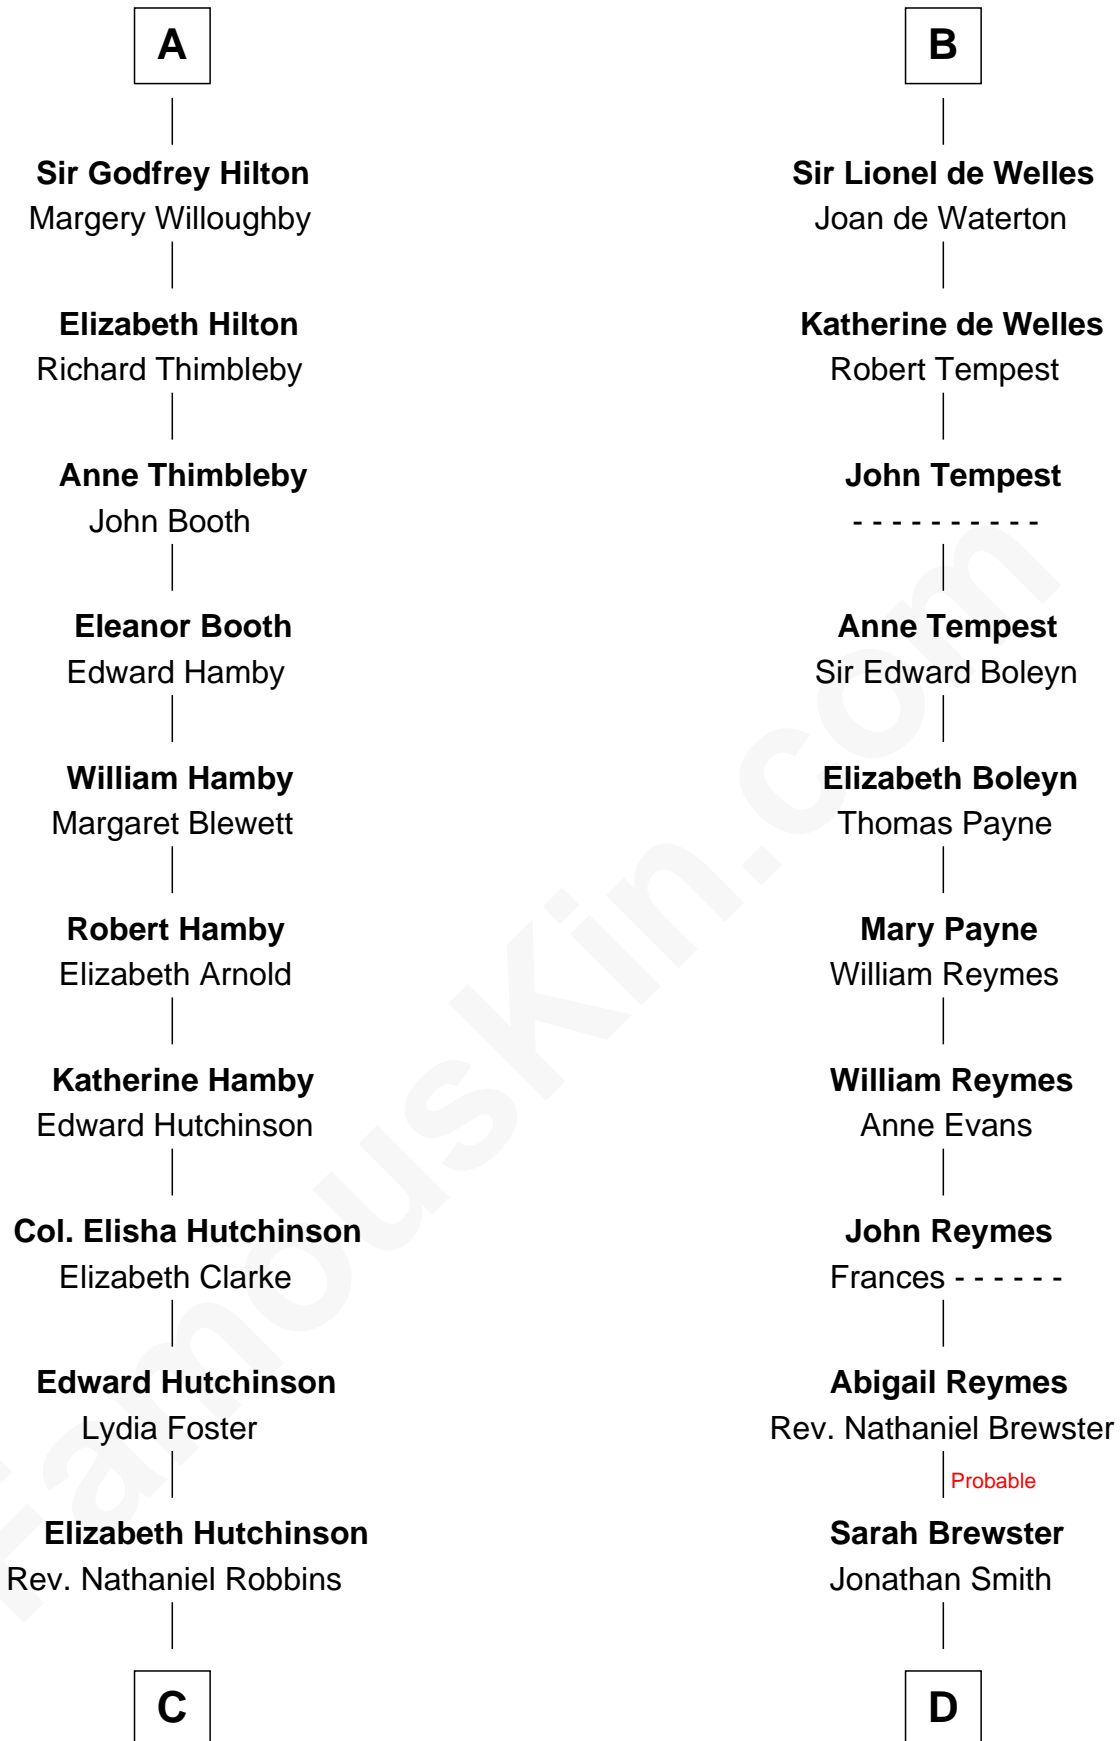

**FamousKin.com**  
**Relationship Chart of**  
**Franklin D. Roosevelt**  
*32nd U.S. President*

19th cousin 2 times removed of

**William Floyd**  
*Signer of the Declaration of Independence*

**C**

**Edward Hutchinson Robbins**

Elizabeth Murray

**Anne Jean Robbins**

Judge Joseph Lyman

**Catharine Robbins Lyman**

Warren Delano

**Sara Delano**

James Roosevelt

**Franklin D. Roosevelt**

*32nd U.S. President*

**D**

**Jonathan Smith**

Elizabeth Platt

**Tabitha Smith**

Nicholl Floyd

**William Floyd**

*Signer of Declaration of Independence*