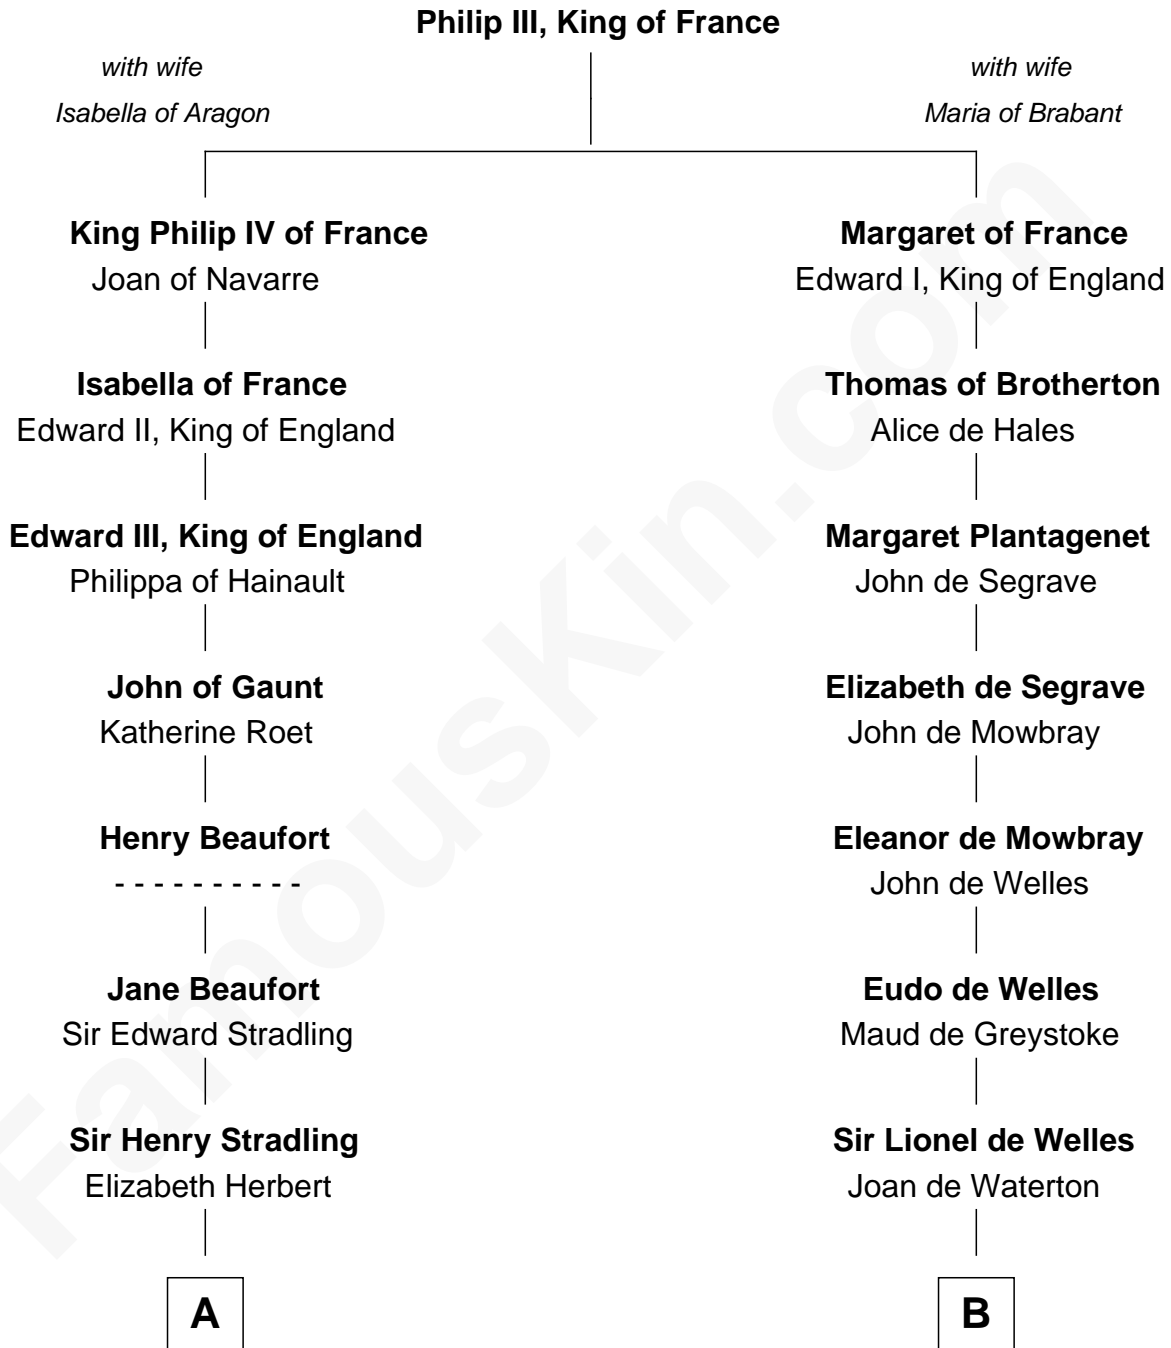

**FamousKin.com**  
**Relationship Chart of**  
**Franklin D. Roosevelt**  
*32nd U.S. President*

18th cousin 3 times removed of

**William Floyd**  
*Signer of the Declaration of Independence*

**C**

**Rebecca Smith**

John Aspinwall

**John Aspinwall**

Susan Howland

**Mary Rebecca Aspinwall**

Isaac Daniel Roosevelt

**James Roosevelt**

Sara Delano

**Franklin D. Roosevelt**