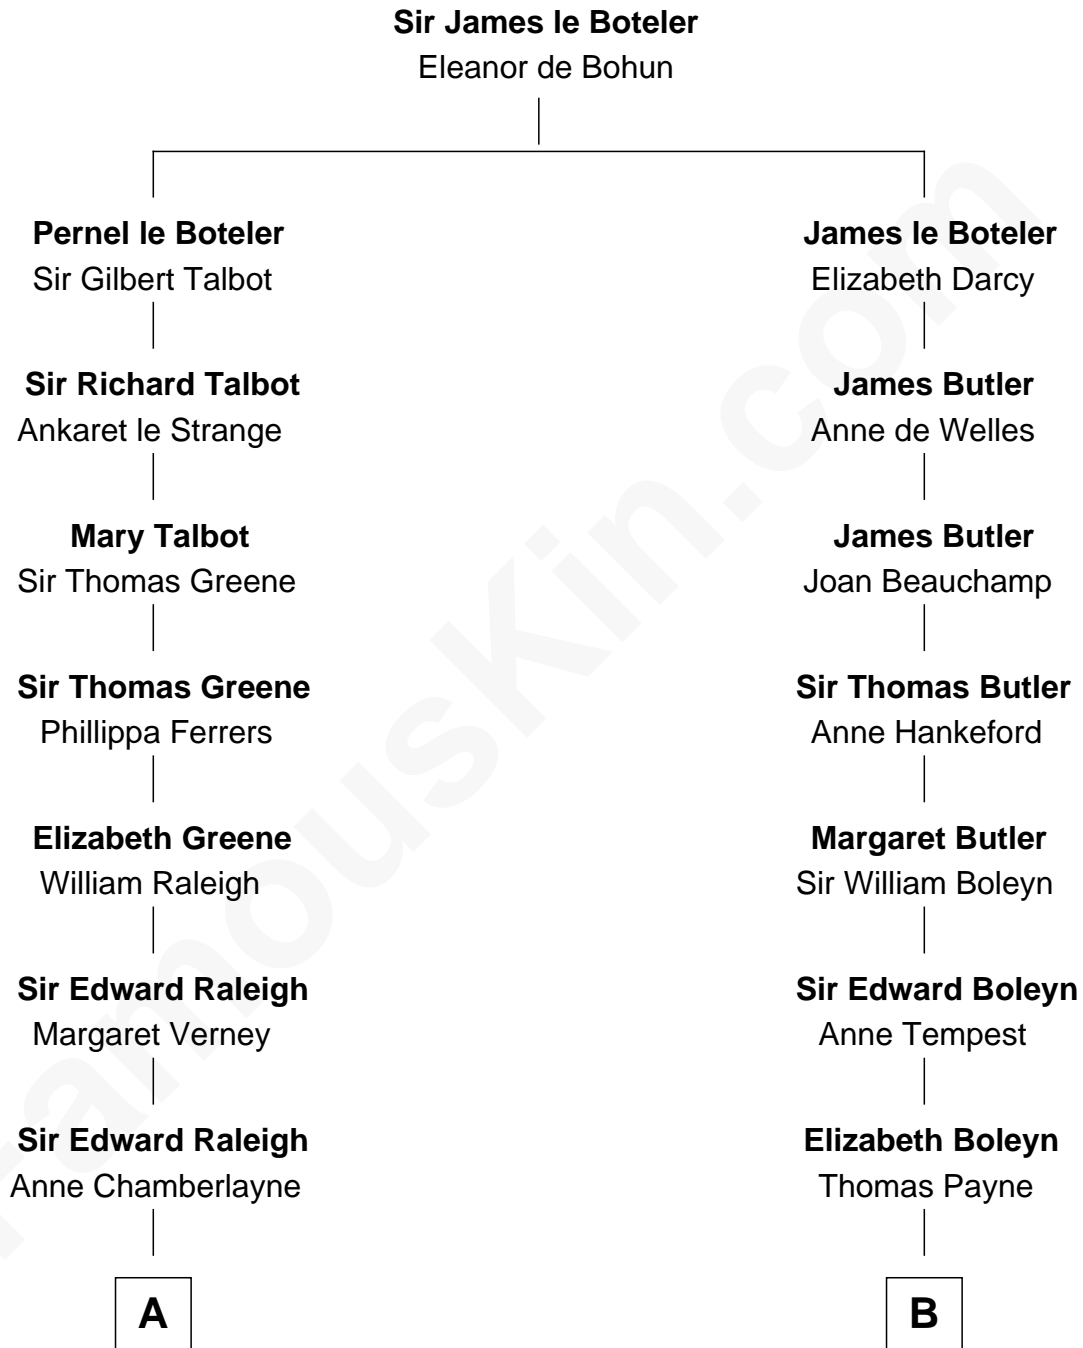

FamousKin.com
Relationship Chart of
Franklin D. Roosevelt
32nd U.S. President

14th cousin 5 times removed of

William Floyd
Signer of the Declaration of Independence

C

—
Catharine Robbins Lyman

Warren Delano

—
Sara Delano

James Roosevelt

—
Franklin D. Roosevelt

32nd U.S. President

FamousKin.com