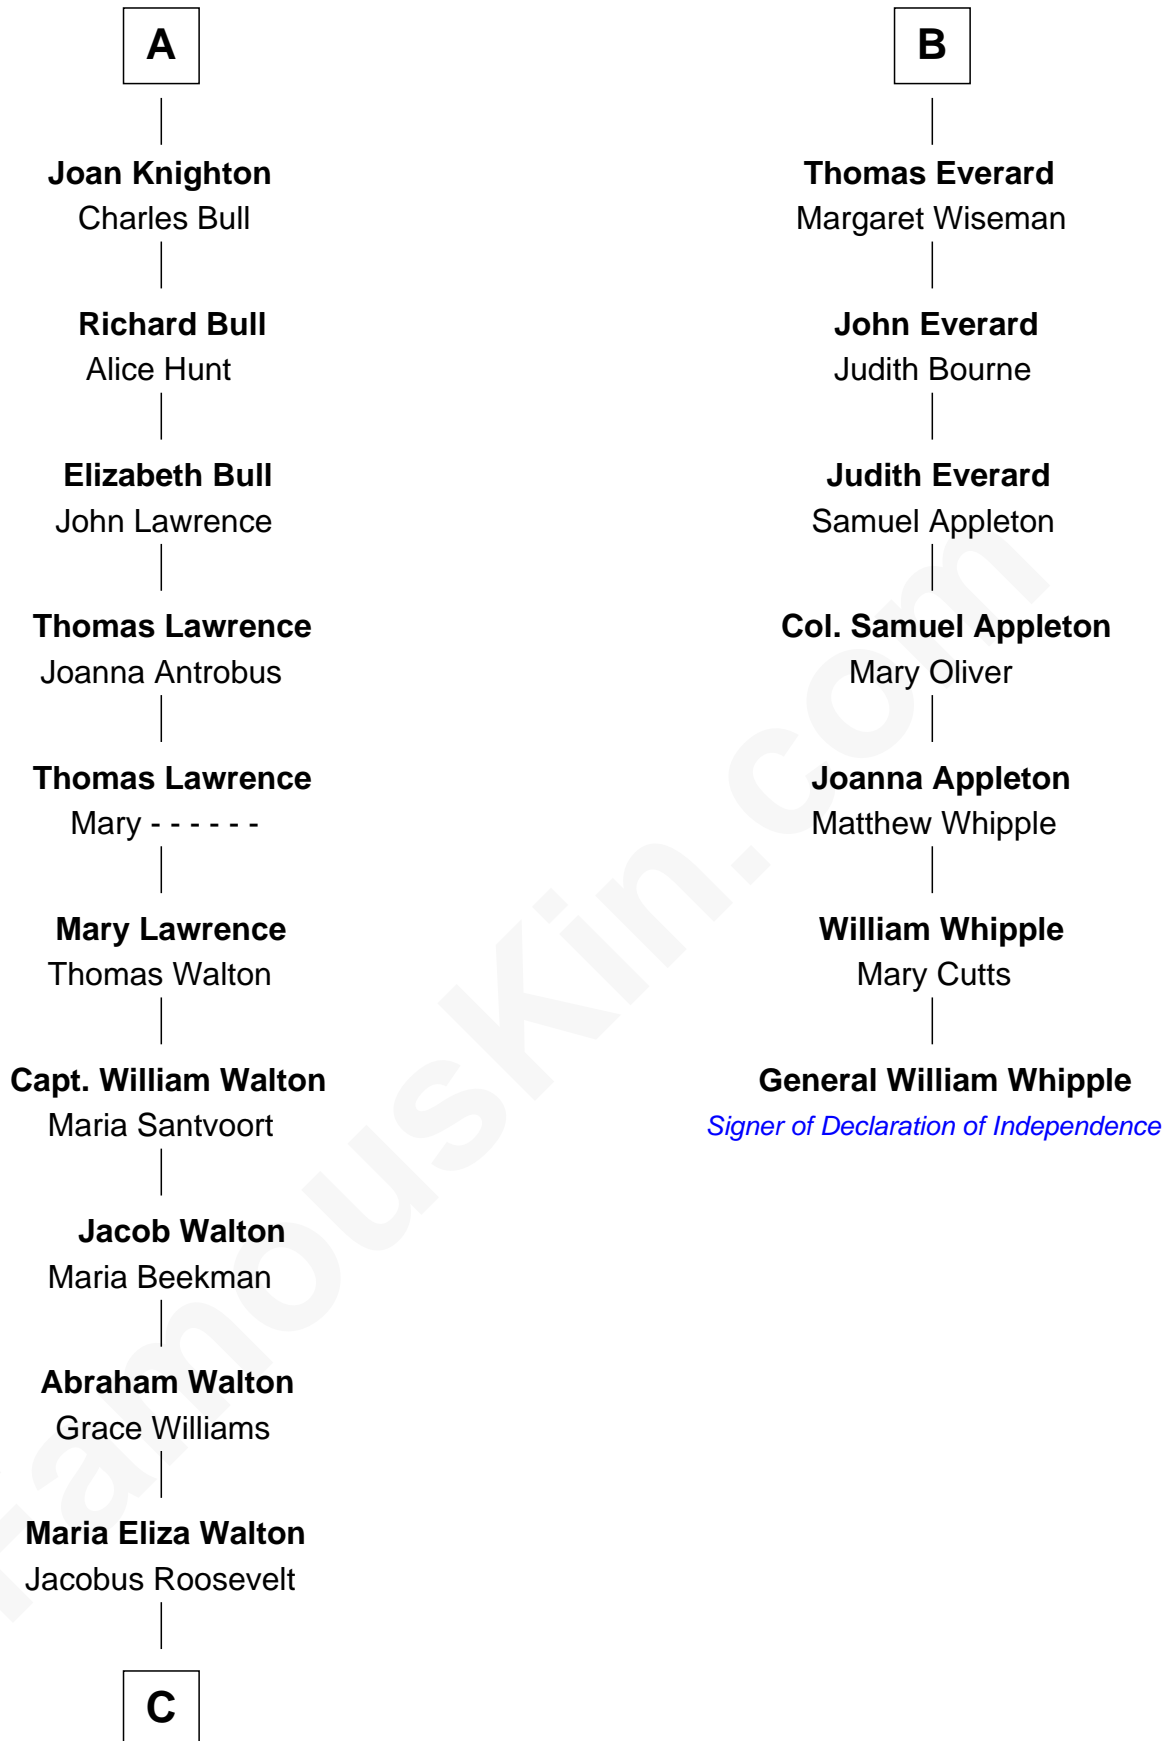

FamousKin.com
Relationship Chart of
Franklin D. Roosevelt
32nd U.S. President

13th cousin 6 times removed of

General William Whipple
Signer of the Declaration of Independence

C

Isaac Daniel Roosevelt
Mary Rebecca Aspinwall

James Roosevelt
Sara Delano

Franklin D. Roosevelt
32nd U.S. President

FamousKin.com