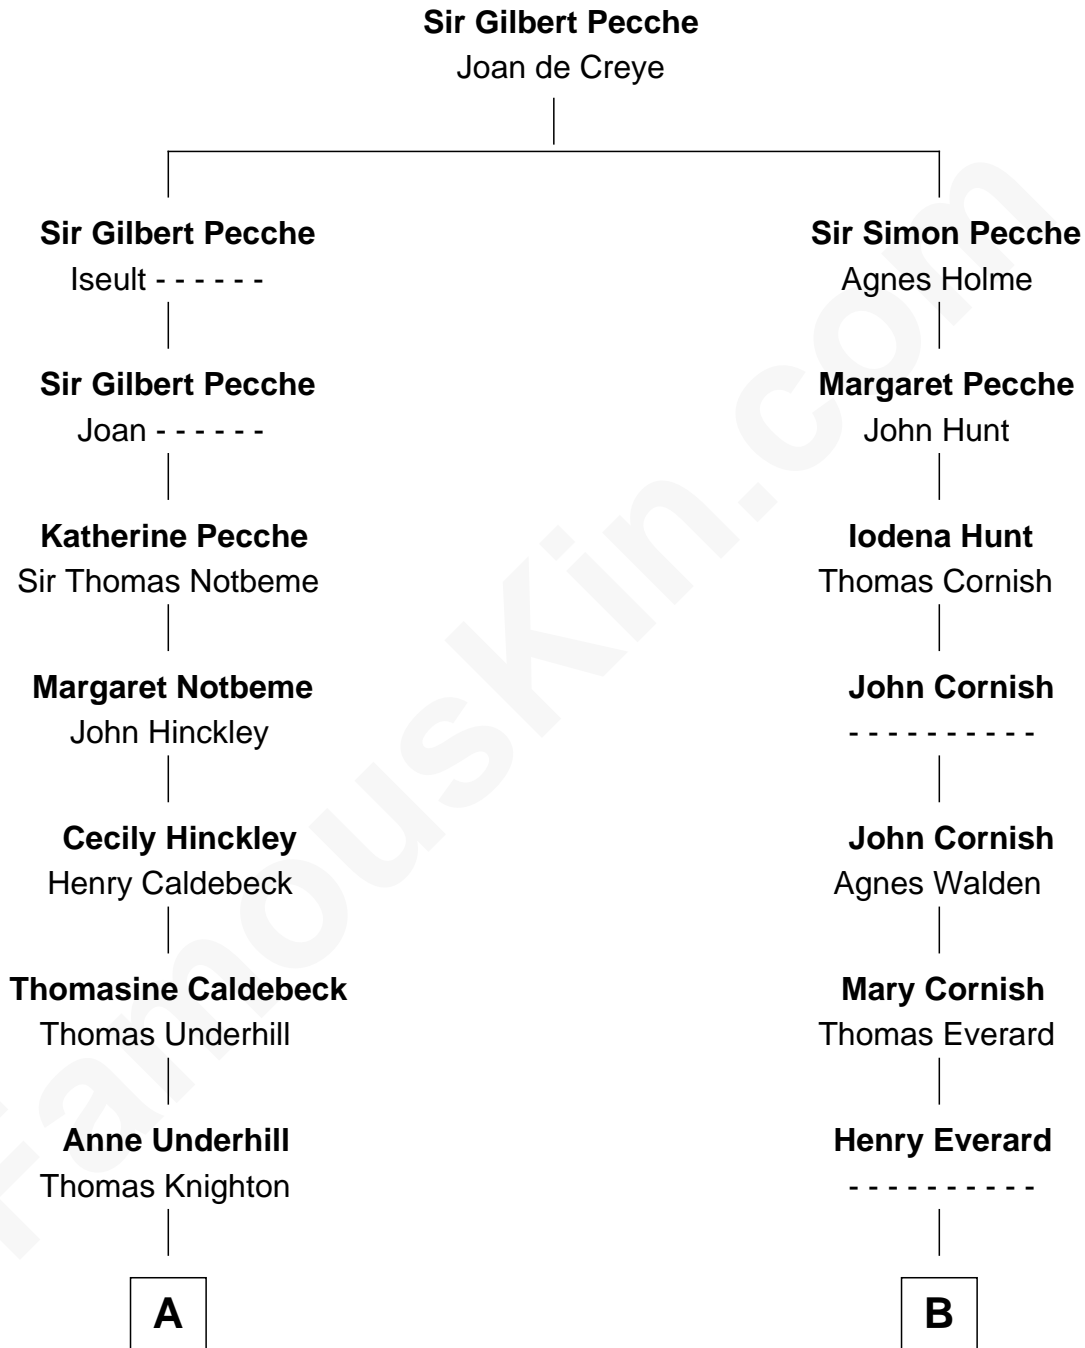

FamousKin.com
Relationship Chart of
Franklin D. Roosevelt
32nd U.S. President

13th cousin 6 times removed of

General William Whipple
Signer of the Declaration of Independence

C

Isaac Daniel Roosevelt
Mary Rebecca Aspinwall

James Roosevelt
Sara Delano

Franklin D. Roosevelt
32nd U.S. President

FamousKin.com