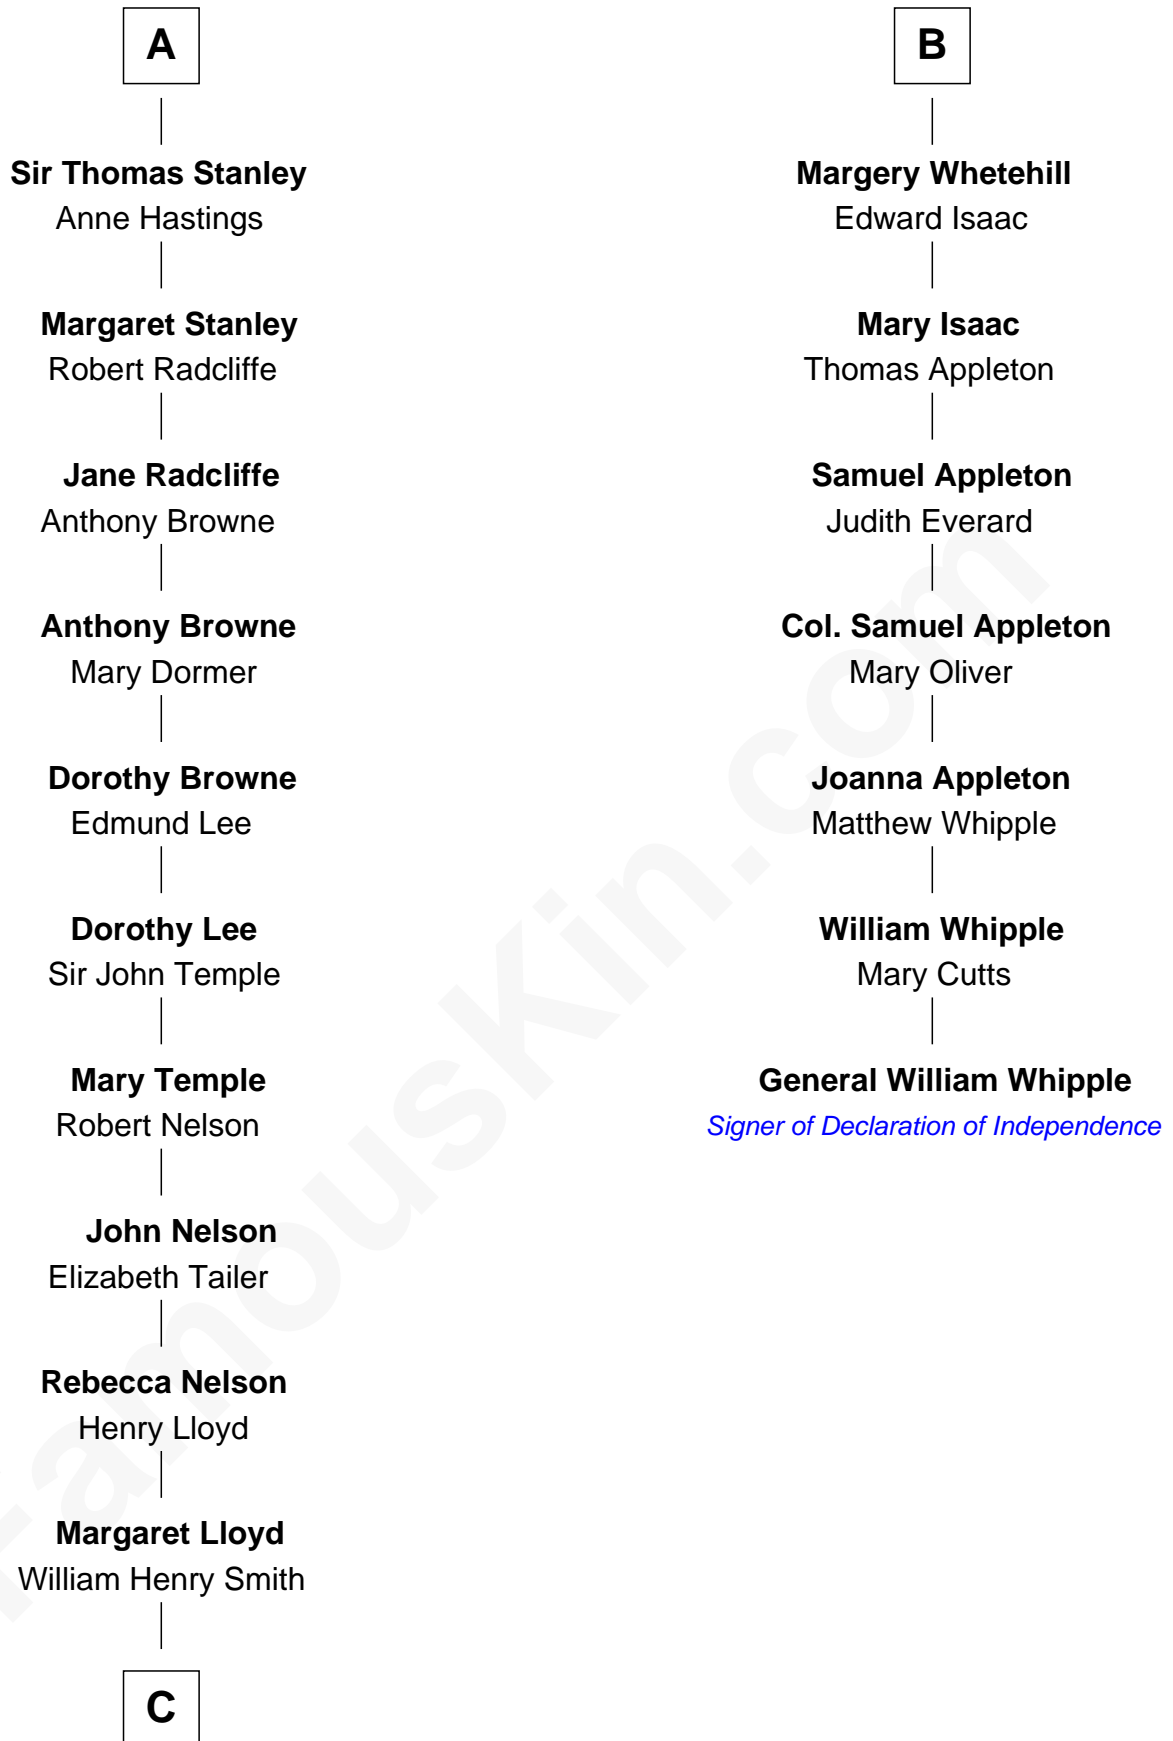

FamousKin.com
Relationship Chart of
Franklin D. Roosevelt
32nd U.S. President

13th cousin 8 times removed of

General William Whipple
Signer of the Declaration of Independence

C

—
Rebecca Smith

John Aspinwall

—
John Aspinwall

Susan Howland

—
Mary Rebecca Aspinwall

Isaac Daniel Roosevelt

—
James Roosevelt

Sara Delano

—
Franklin D. Roosevelt

32nd U.S. President