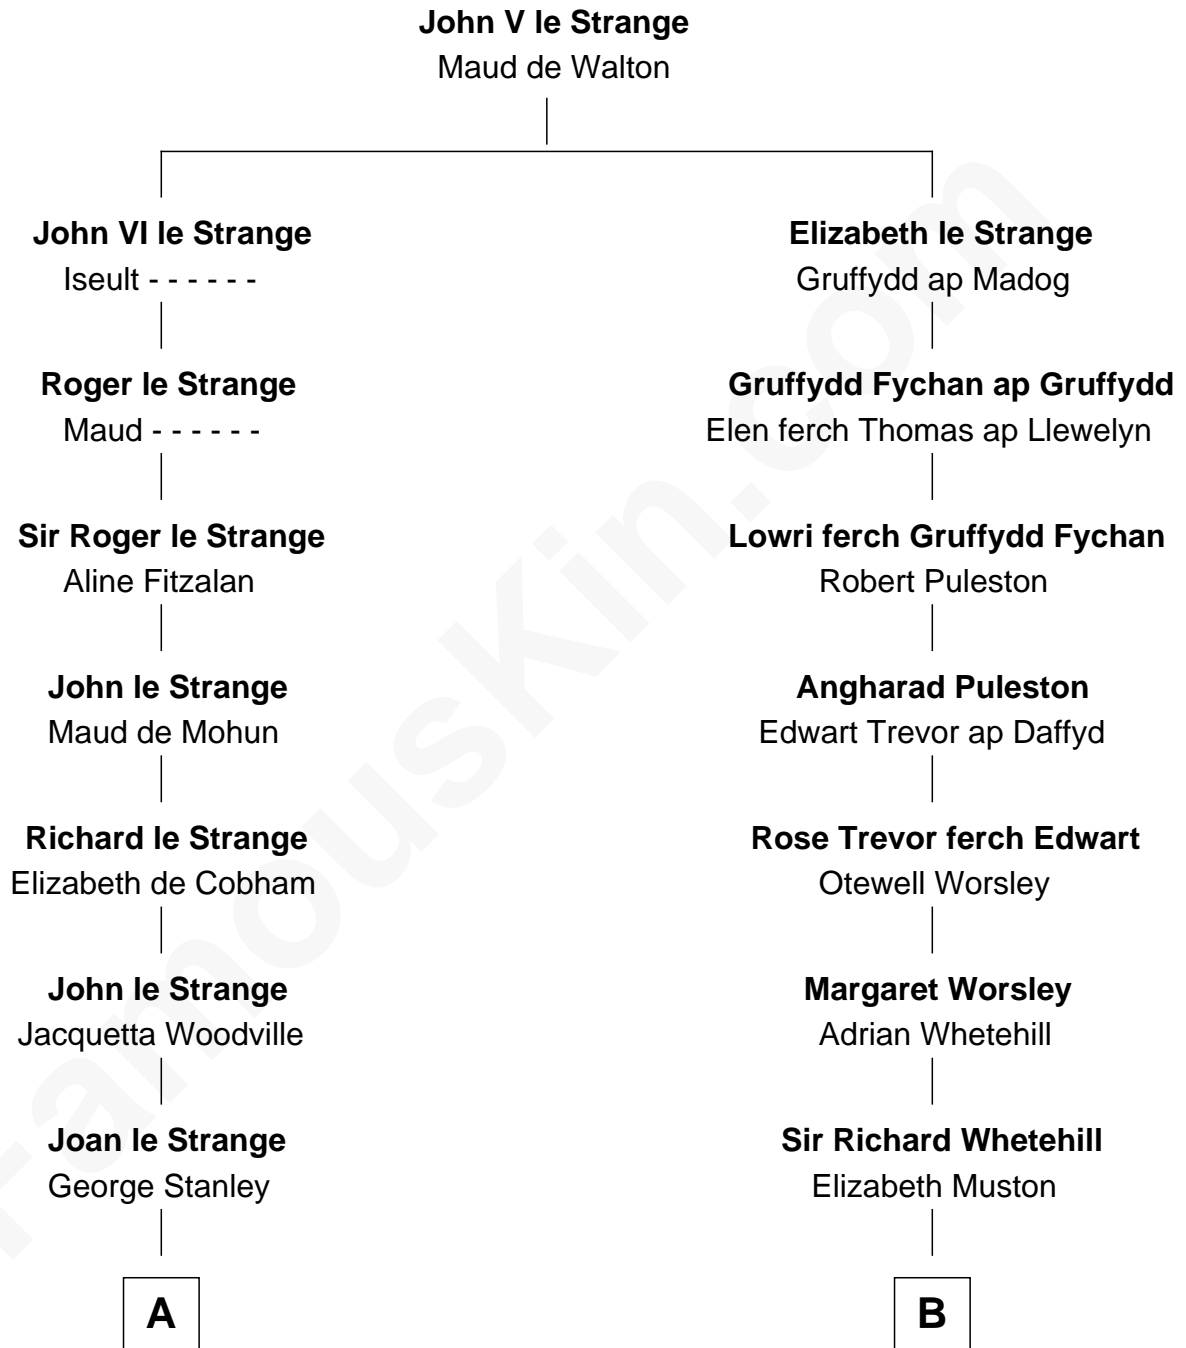

FamousKin.com
Relationship Chart of
Franklin D. Roosevelt
32nd U.S. President

13th cousin 8 times removed of

General William Whipple
Signer of the Declaration of Independence

C

—
Rebecca Smith

John Aspinwall

—
John Aspinwall

Susan Howland

—
Mary Rebecca Aspinwall

Isaac Daniel Roosevelt

—
James Roosevelt

Sara Delano

—
Franklin D. Roosevelt

32nd U.S. President