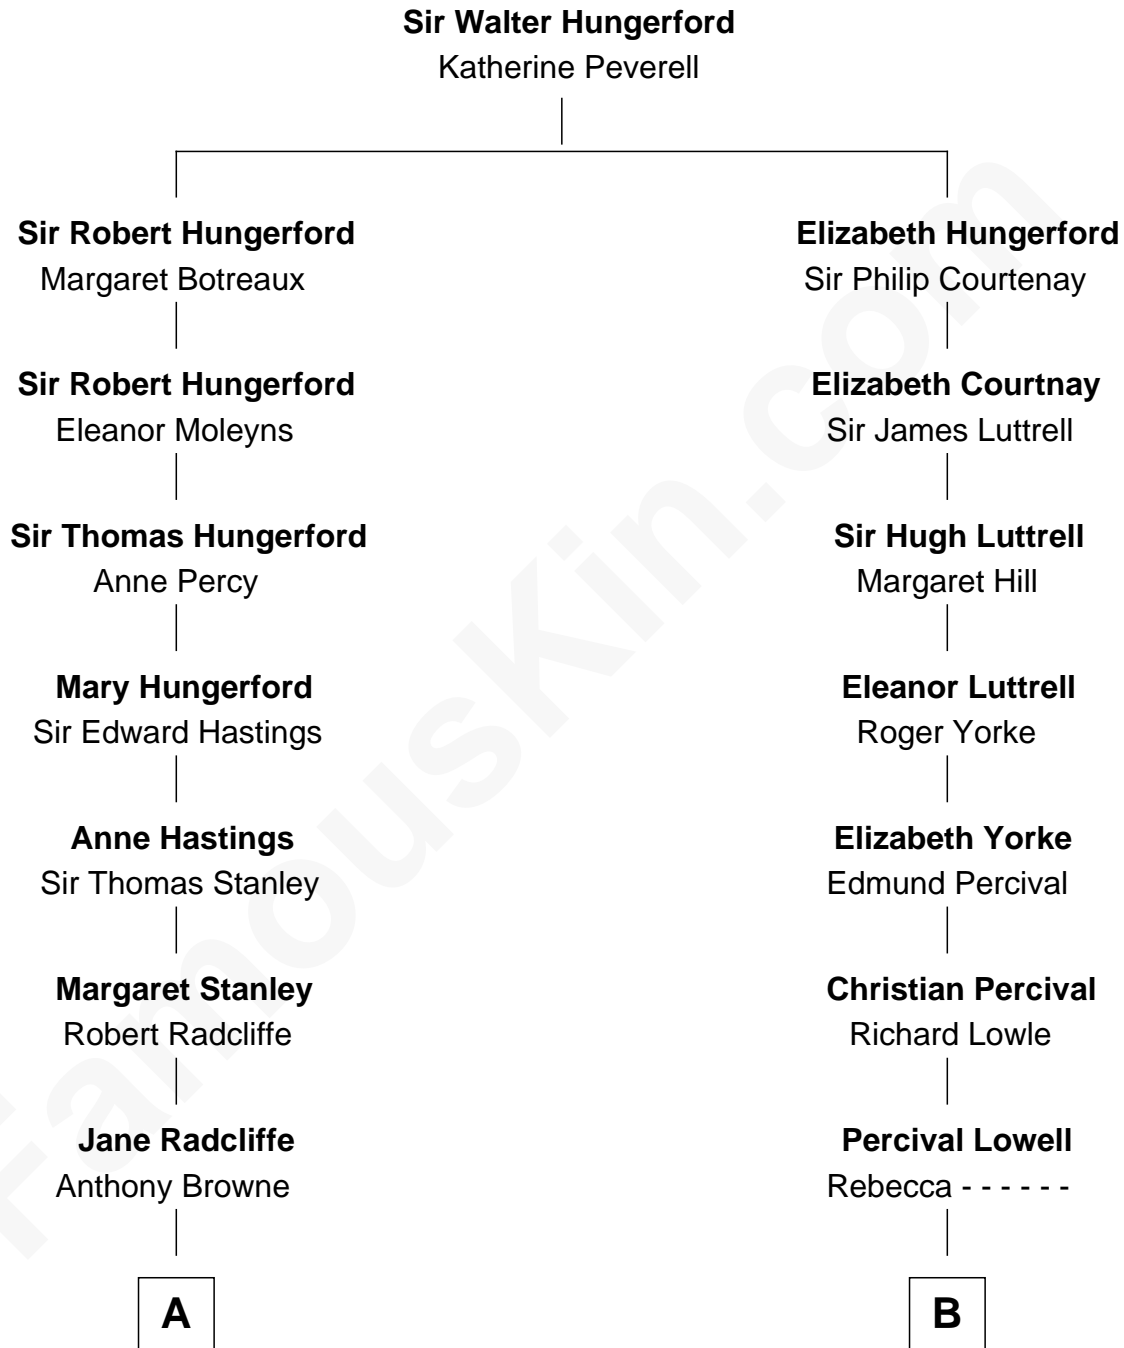

FamousKin.com
Relationship Chart of
Franklin D. Roosevelt
32nd U.S. President

11th cousin 7 times removed of
General William Whipple
Signer of the Declaration of Independence

C

James Roosevelt

Sara Delano

Franklin D. Roosevelt

32nd U.S. President

FamousKin.com