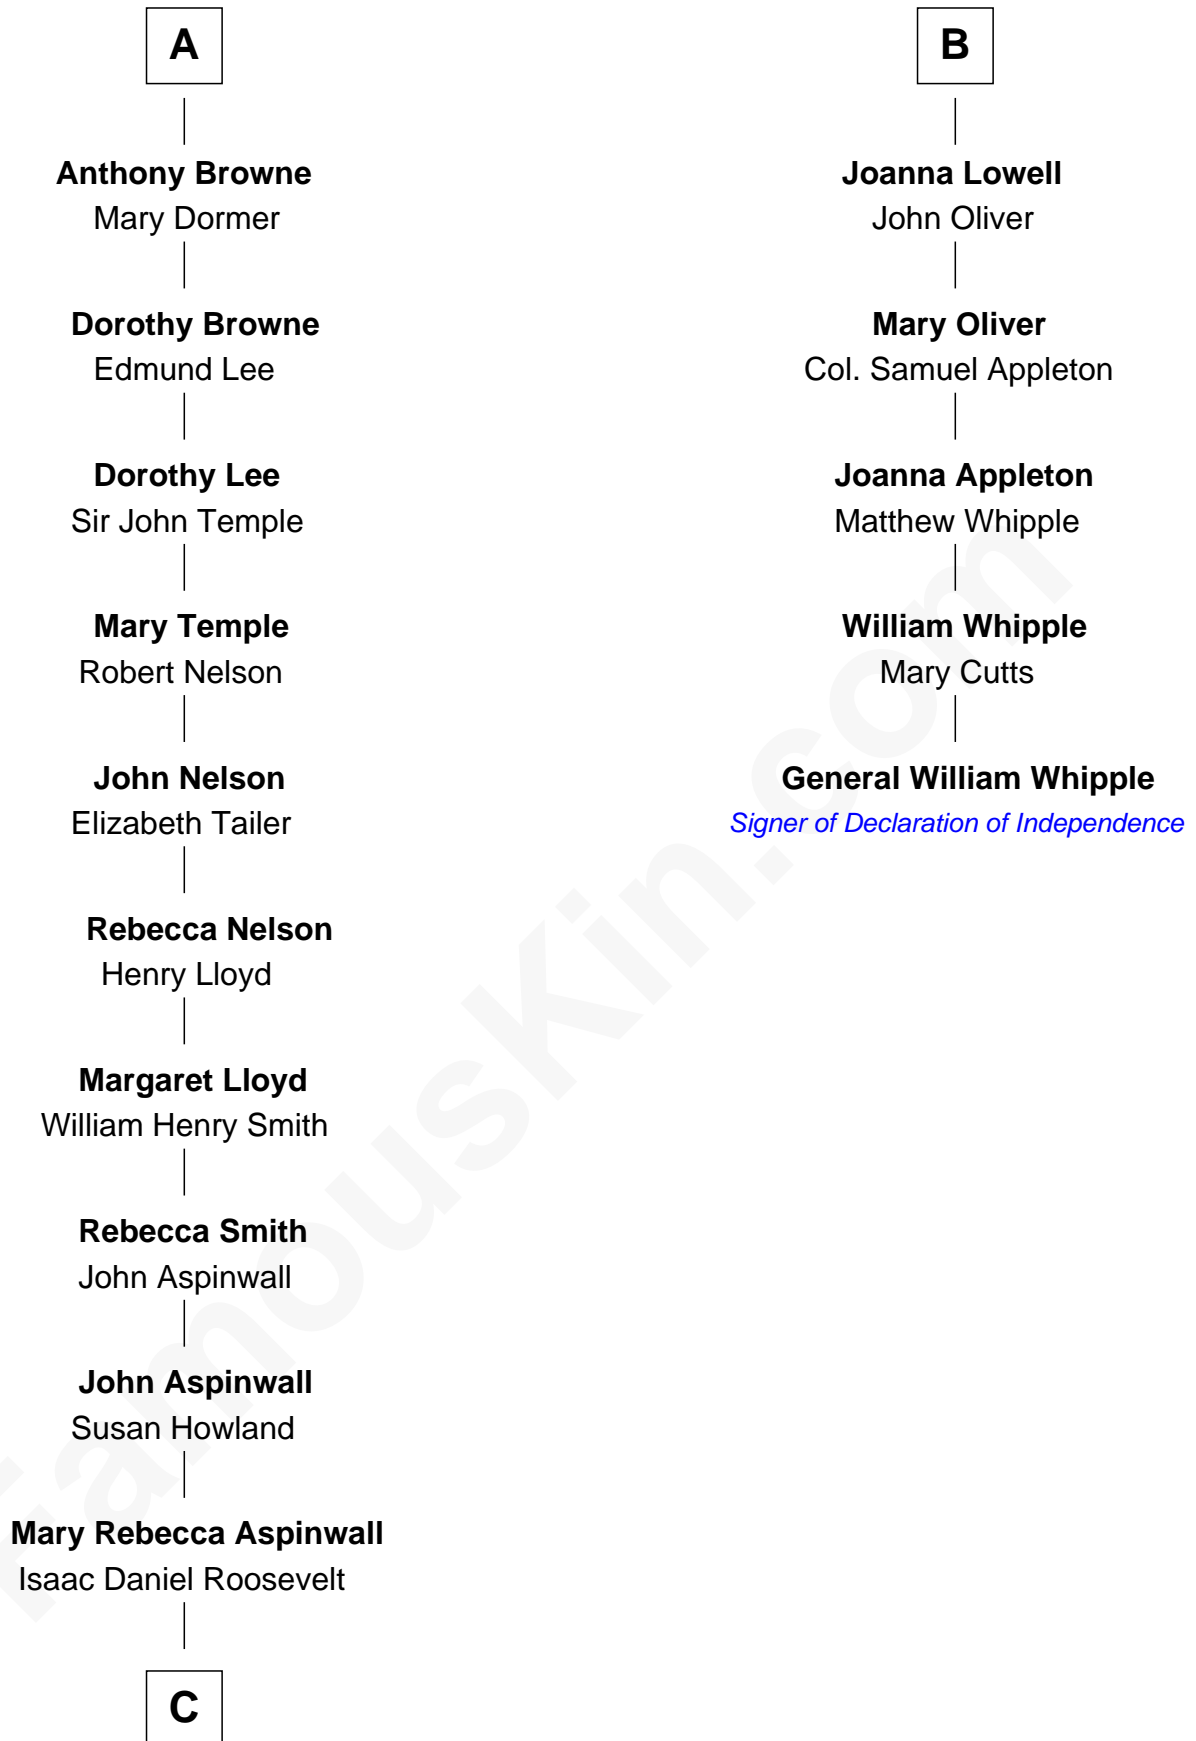

FamousKin.com
Relationship Chart of
Franklin D. Roosevelt
32nd U.S. President

11th cousin 7 times removed of
General William Whipple
Signer of the Declaration of Independence

C

James Roosevelt

Sara Delano

Franklin D. Roosevelt

32nd U.S. President

FamousKin.com