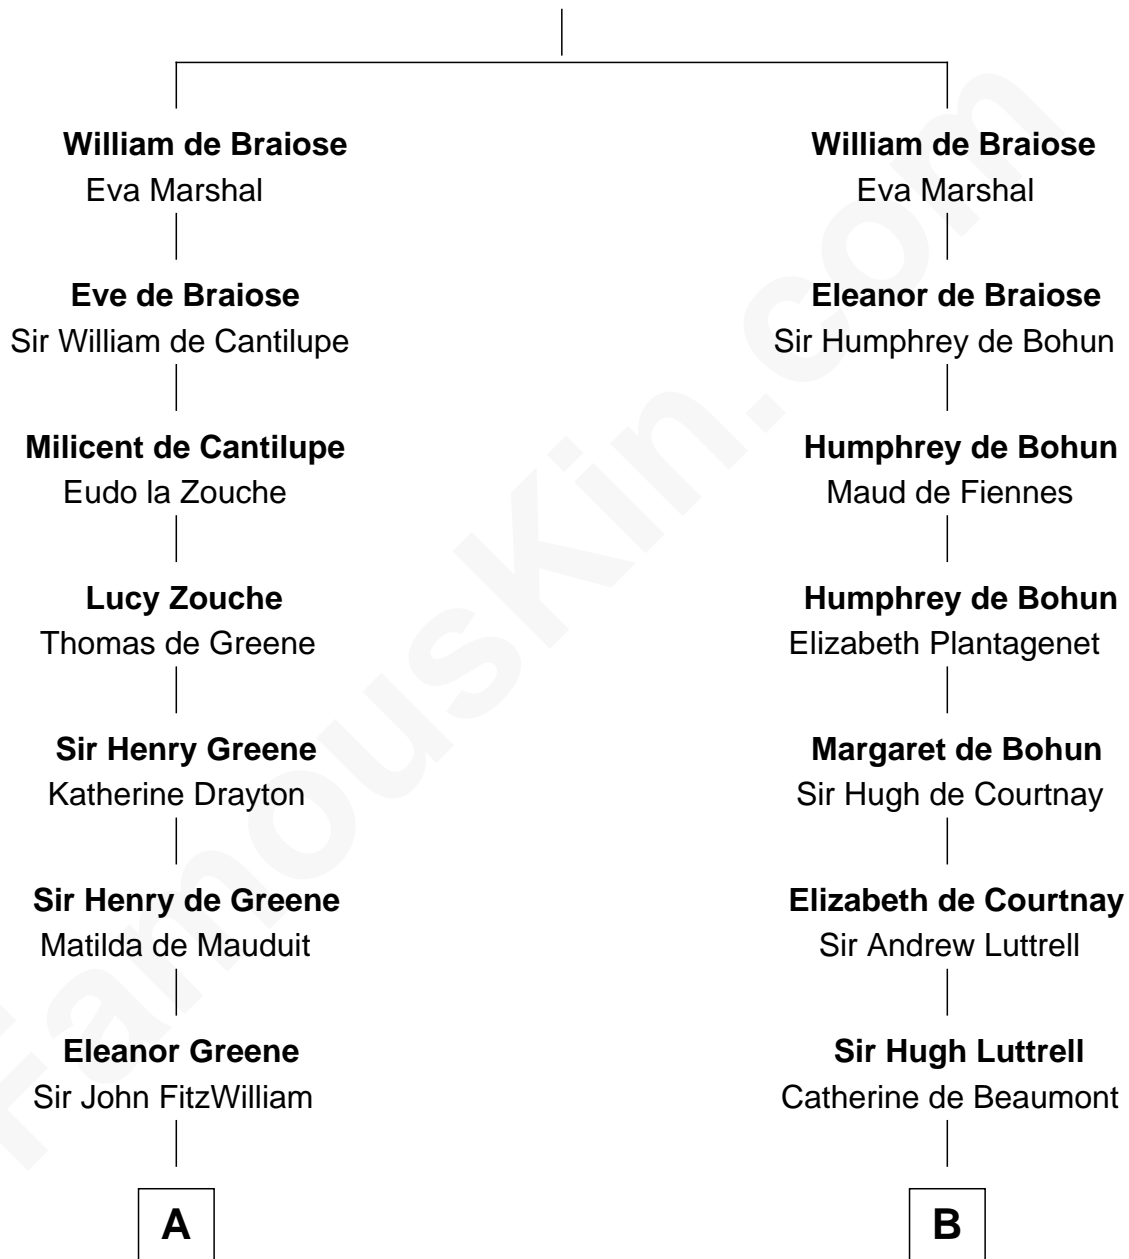

FamousKin.com
Relationship Chart of
Franklin D. Roosevelt
32nd U.S. President

18th cousin 3 times removed of
General William Whipple
Signer of the Declaration of Independence

Reginald de Braiose

C

Rebecca Smith

John Aspinwall

John Aspinwall

Susan Howland

Mary Rebecca Aspinwall

Isaac Daniel Roosevelt

James Roosevelt

Sara Delano

Franklin D. Roosevelt

32nd U.S. President

D

William Whipple

Mary Cutts

General William Whipple

Signer of Declaration of Independence

FamousKin.com