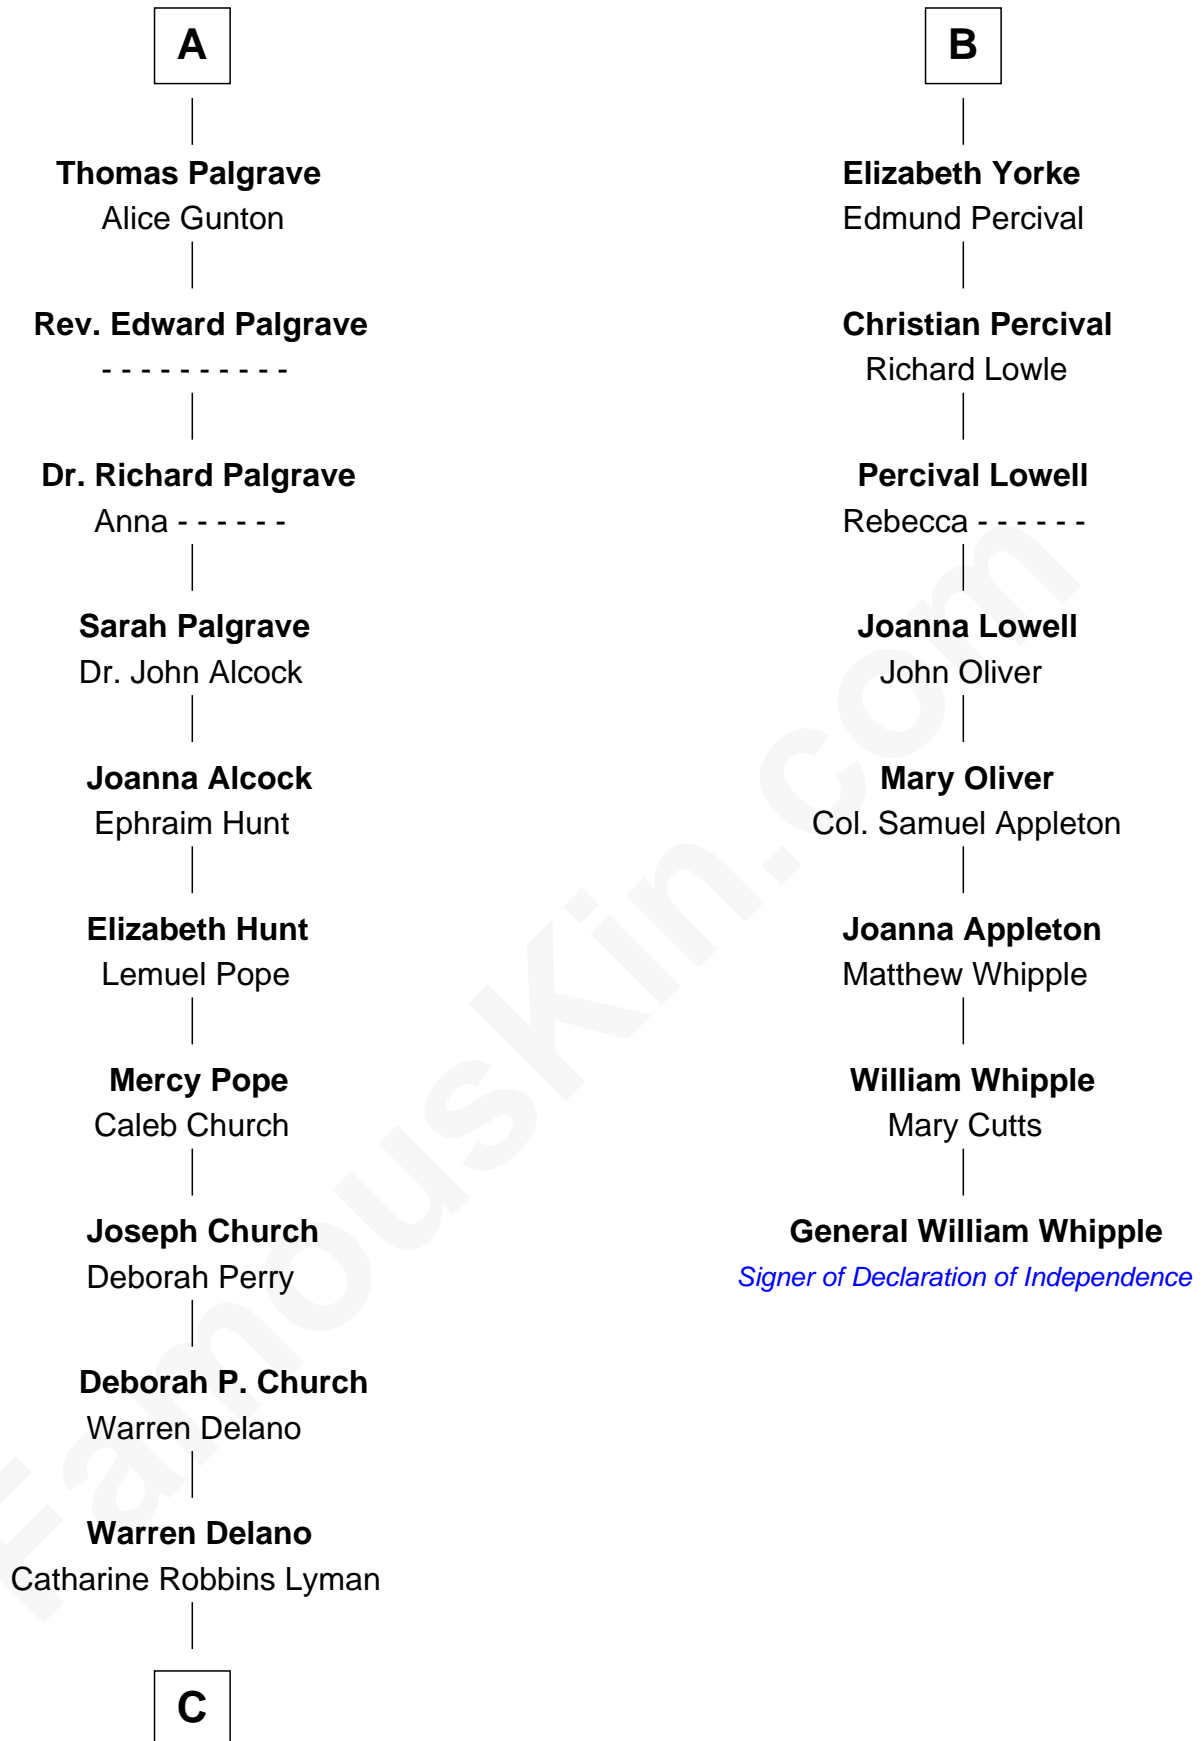

FamousKin.com
Relationship Chart of
Franklin D. Roosevelt
32nd U.S. President

14th cousin 4 times removed of
General William Whipple
Signer of the Declaration of Independence

C

—
Sara Delano
James Roosevelt

—
Franklin D. Roosevelt
32nd U.S. President

FamousKin.com