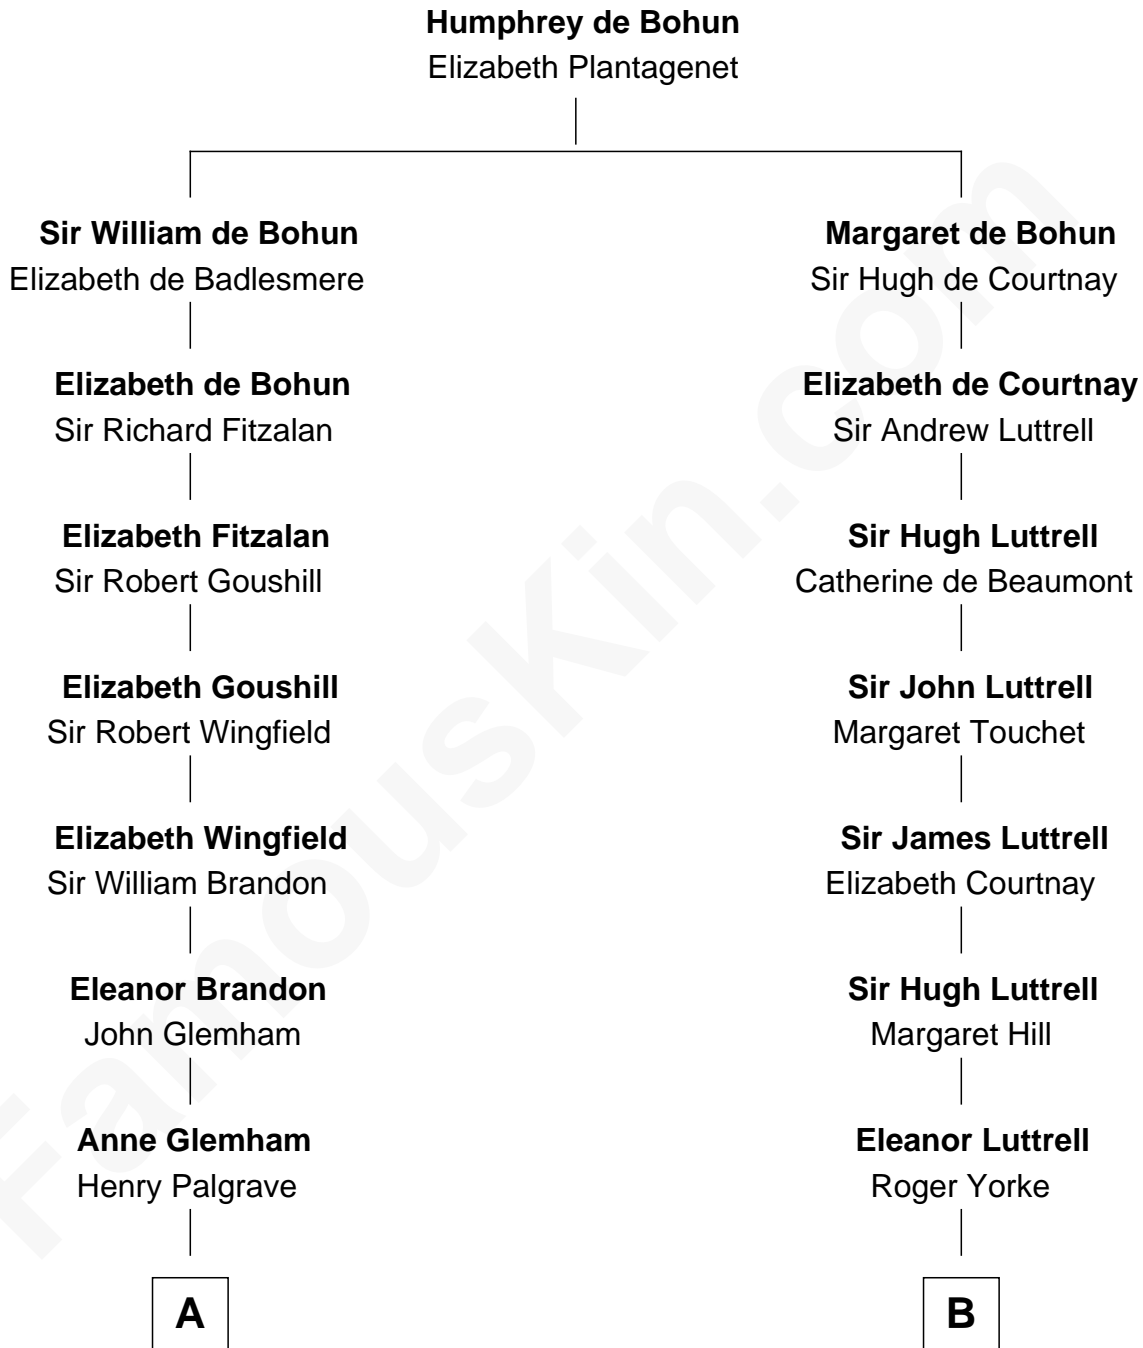

FamousKin.com
Relationship Chart of
Franklin D. Roosevelt
32nd U.S. President

14th cousin 4 times removed of
General William Whipple
Signer of the Declaration of Independence

C

—
Sara Delano
James Roosevelt

—
Franklin D. Roosevelt
32nd U.S. President

FamousKin.com