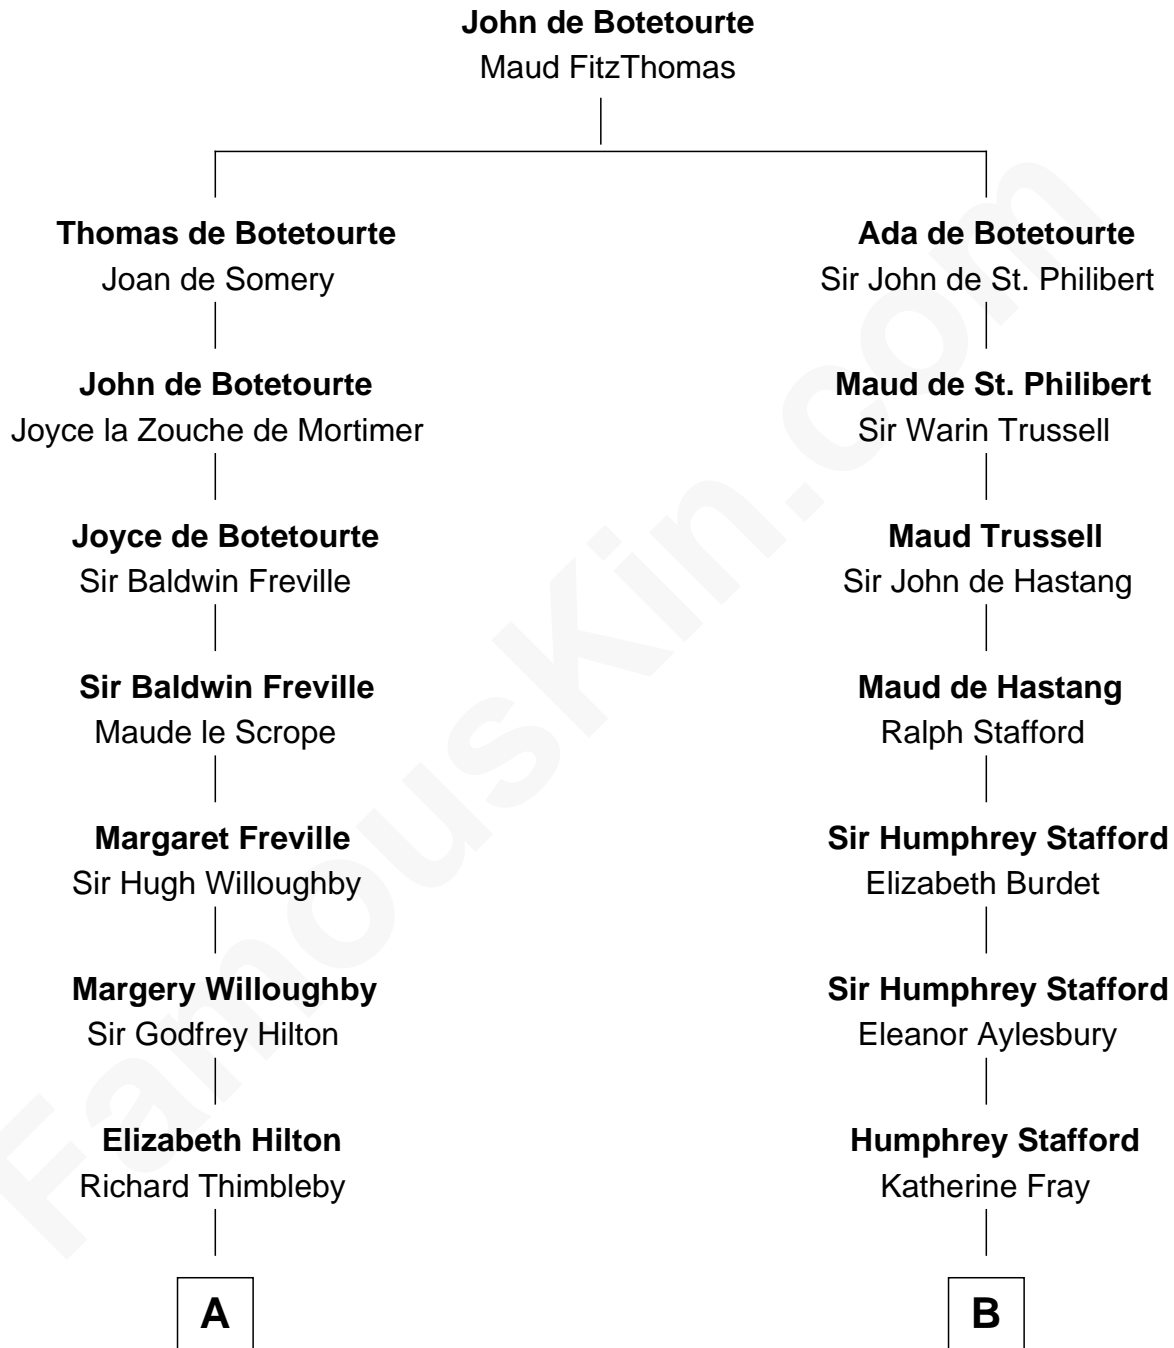

FamousKin.com
Relationship Chart of
Franklin D. Roosevelt
32nd U.S. President

16th cousin 3 times removed of

Robert Townsend

Member of the Culper Spy Ring during the American Revolution

C

—
Catharine Robbins Lyman

Warren Delano

—
Sara Delano

James Roosevelt

—
Franklin D. Roosevelt

32nd U.S. President

FamousKin.com