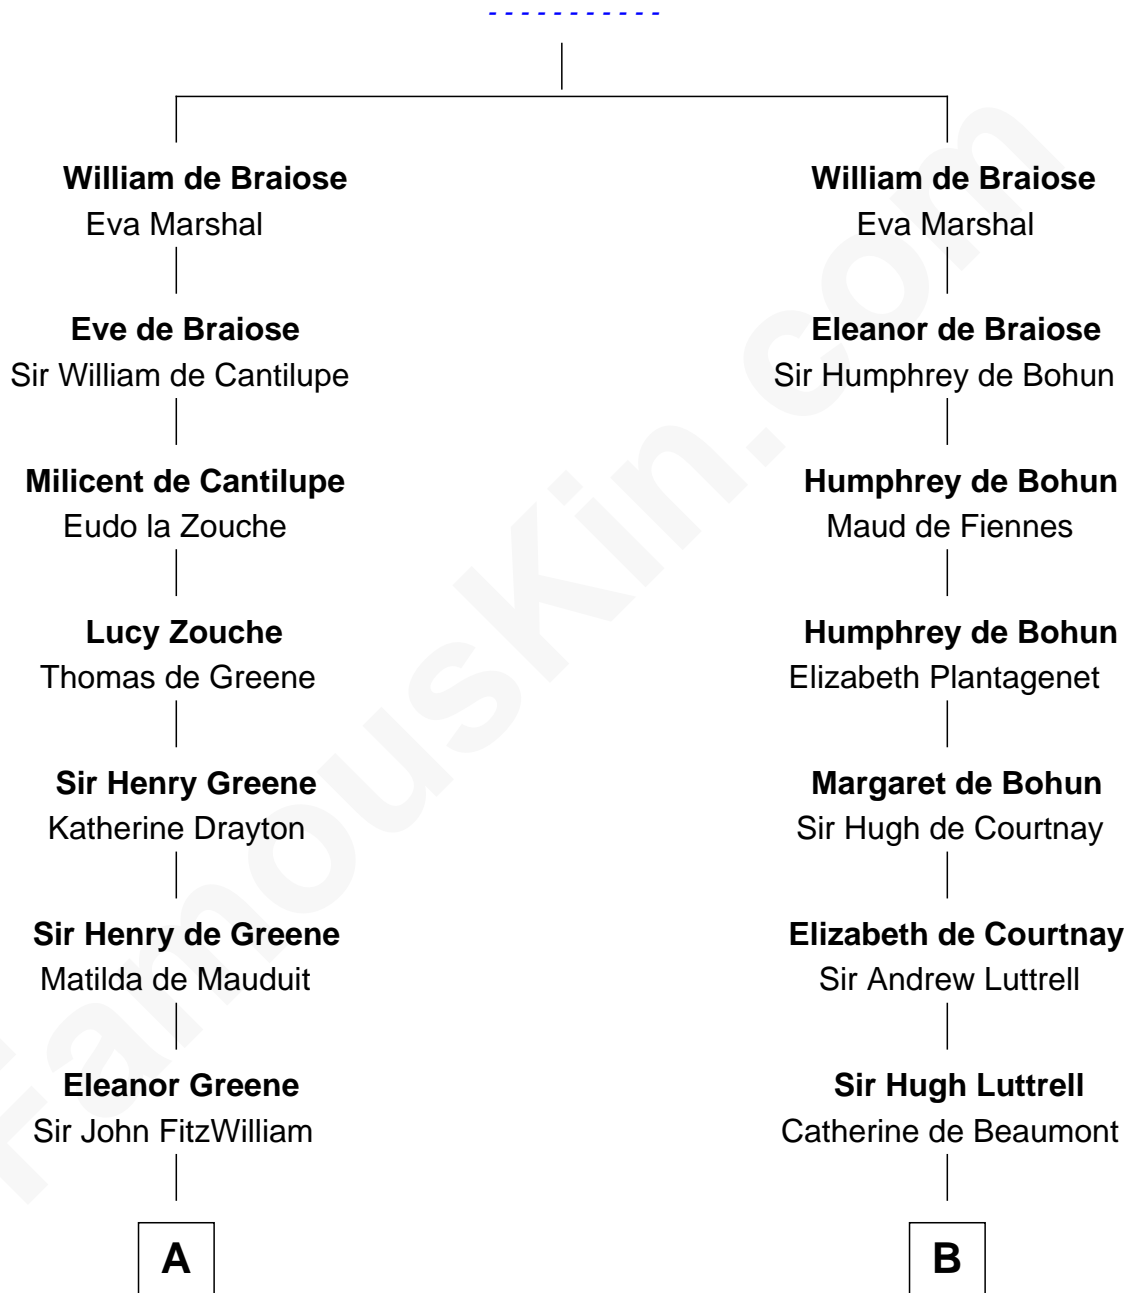

FamousKin.com
Relationship Chart of
Franklin D. Roosevelt
32nd U.S. President

17th cousin 4 times removed of

Caleb Brewster

Member of the Culper Spy Ring during the American Revolution

Reginald de Braiose

C

Rebecca Smith

John Aspinwall

John Aspinwall

Susan Howland

Mary Rebecca Aspinwall

Isaac Daniel Roosevelt

James Roosevelt

Sara Delano

Franklin D. Roosevelt

32nd U.S. President

FamousKin.com