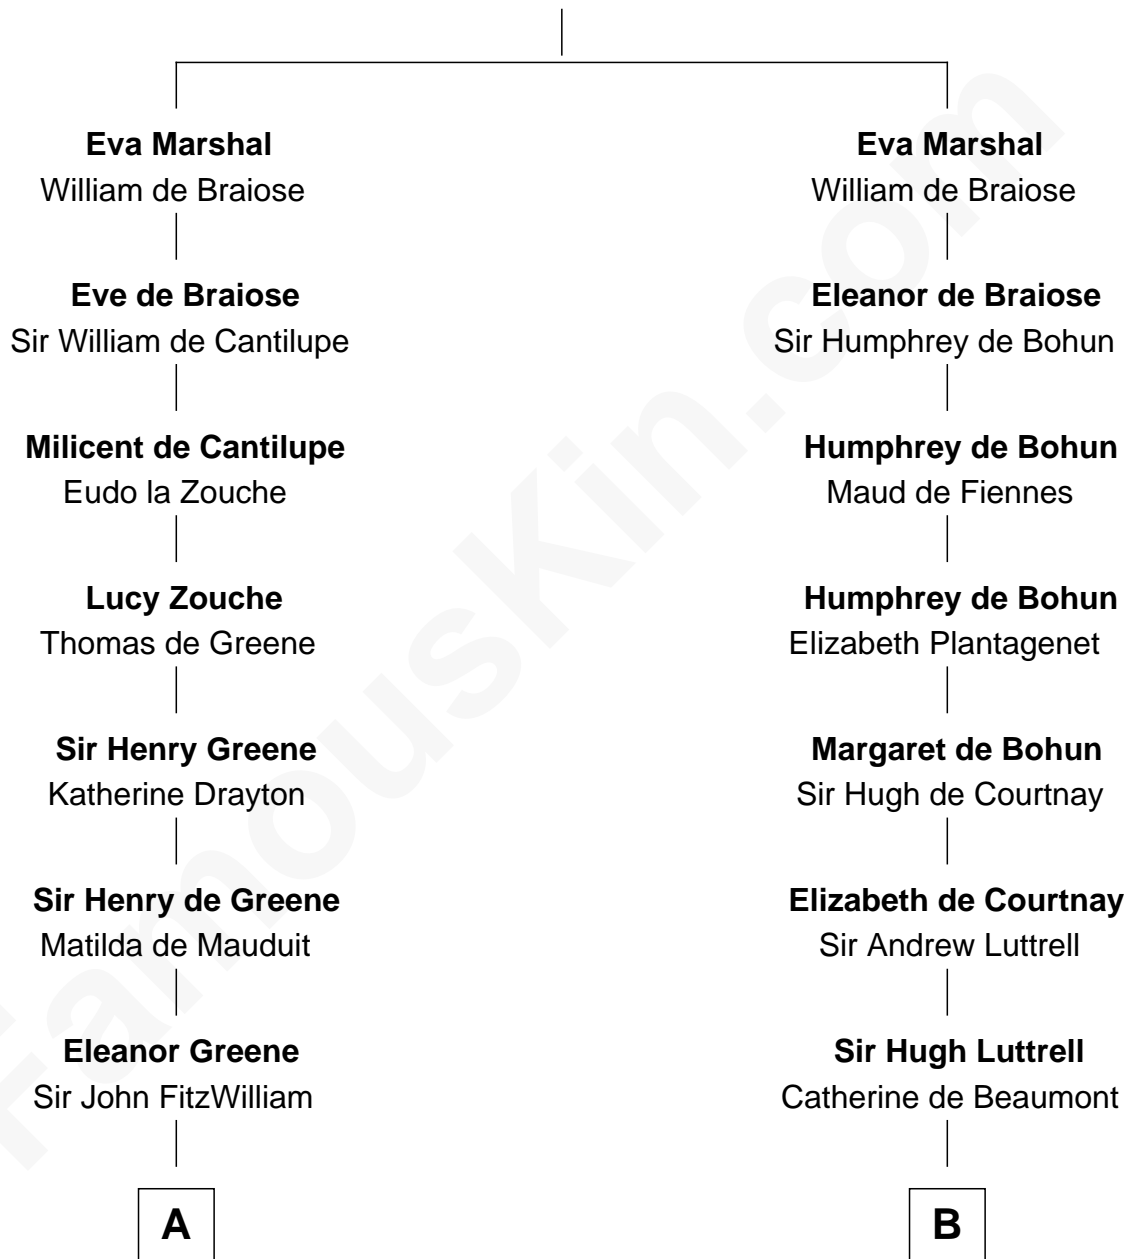

FamousKin.com
Relationship Chart of
Franklin D. Roosevelt
32nd U.S. President

17th cousin 4 times removed of

Caleb Brewster

Member of the Culper Spy Ring during the American Revolution

Sir William Marshal

Isabel de Clare

C

Rebecca Smith

John Aspinwall

John Aspinwall

Susan Howland

Mary Rebecca Aspinwall

Isaac Daniel Roosevelt

James Roosevelt

Sara Delano

Franklin D. Roosevelt

32nd U.S. President

FamousKin.com