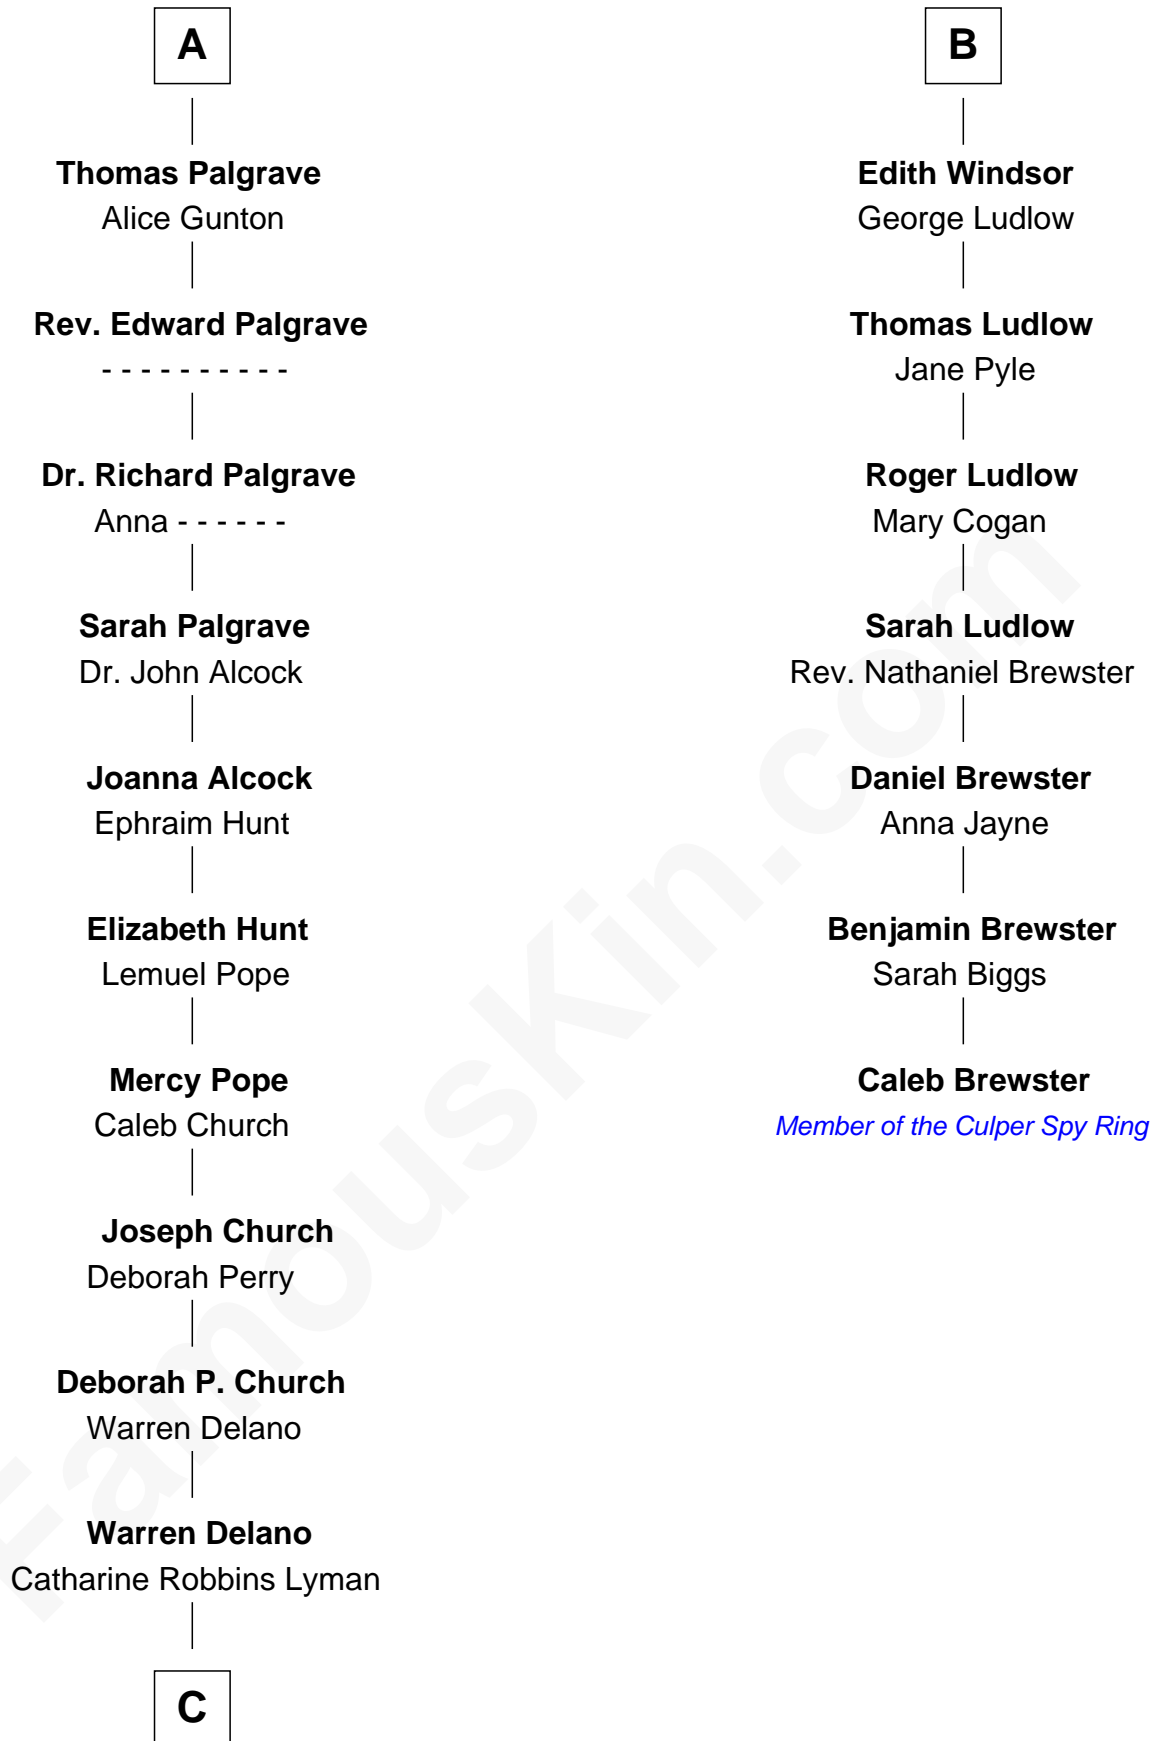

FamousKin.com
Relationship Chart of
Franklin D. Roosevelt
32nd U.S. President

13th cousin 5 times removed of

Caleb Brewster

Member of the Culper Spy Ring during the American Revolution

Humphrey de Bohun
 Elizabeth Plantagenet

Sir William de Bohun
 Elizabeth de Badlesmere

Margaret de Bohun
 Sir Hugh de Courtnay

Elizabeth de Bohun
 Sir Richard Fitzalan

Elizabeth de Courtnay
 Sir Andrew Luttrell

Elizabeth Fitzalan
 Sir Robert Goushill

Sir Hugh Luttrell
 Catherine de Beaumont

Elizabeth Goushill
 Sir Robert Wingfield

Elizabeth Luttrell
 John Stratton

Elizabeth Wingfield
 Sir William Brandon

Elizabeth Stratton
 John Andrews

Eleanor Brandon
 John Glemham

Elizabeth Andrews
 Sir Thomas de Windsor

Anne Glemham
 Henry Palgrave

Sir Andrews de Windsor
 Elizabeth Blount

A

B

C

—
Sara Delano
James Roosevelt

—
Franklin D. Roosevelt
32nd U.S. President