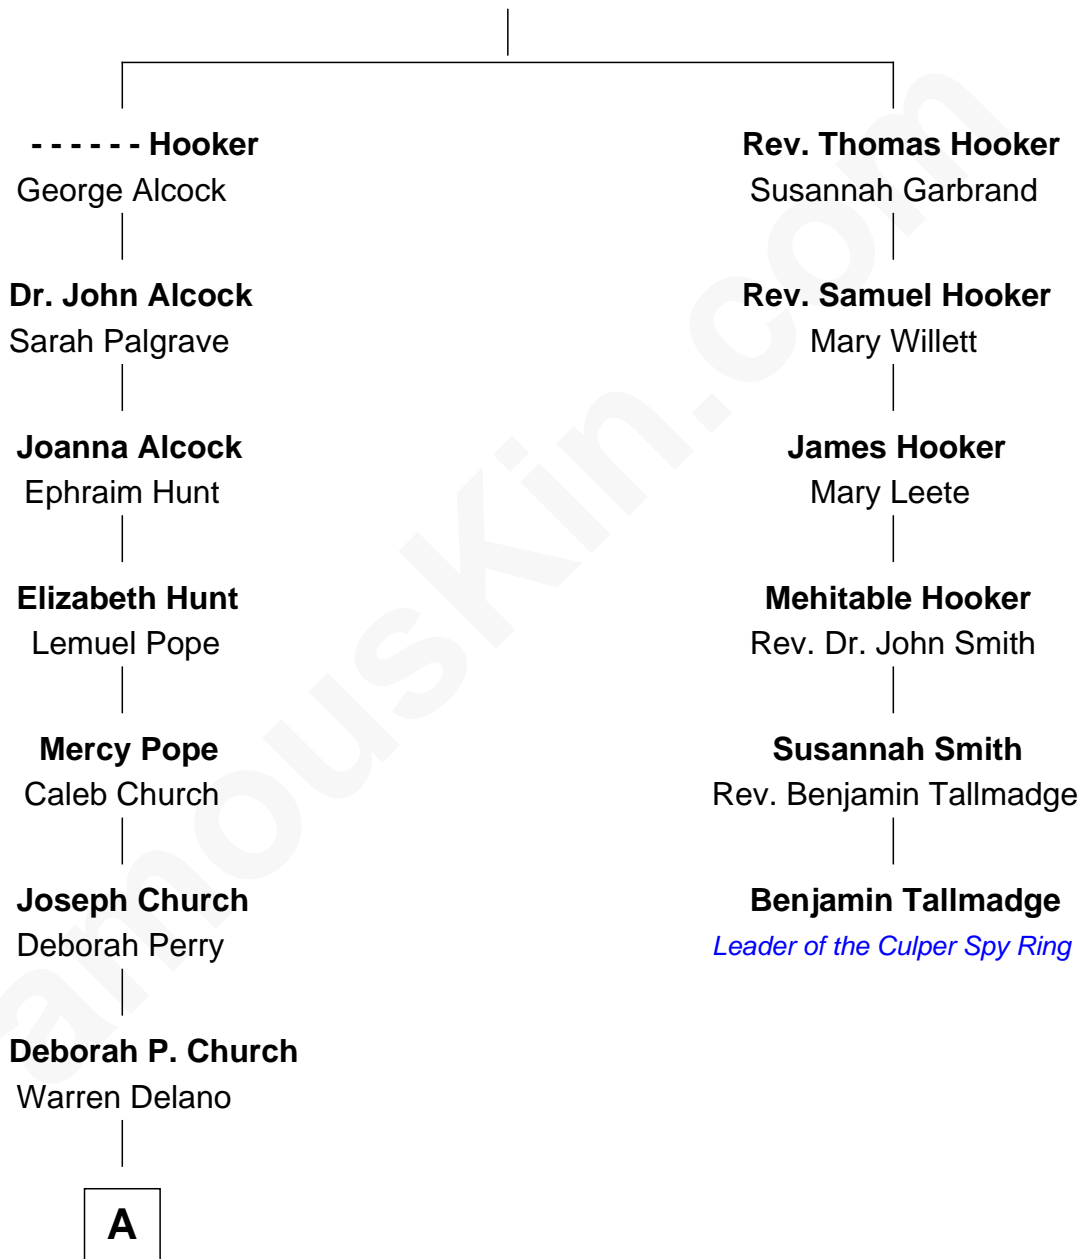

FamousKin.com
Relationship Chart of
Franklin D. Roosevelt
32nd U.S. President

5th cousin 4 times removed of

Benjamin Tallmadge

Leader of the Culper Spy Ring during the American Revolution

Thomas Hooker

A

—
Warren Delano
Catharine Robbins Lyman

—
Sara Delano
James Roosevelt

—
Franklin D. Roosevelt
32nd U.S. President

FamousKin.com