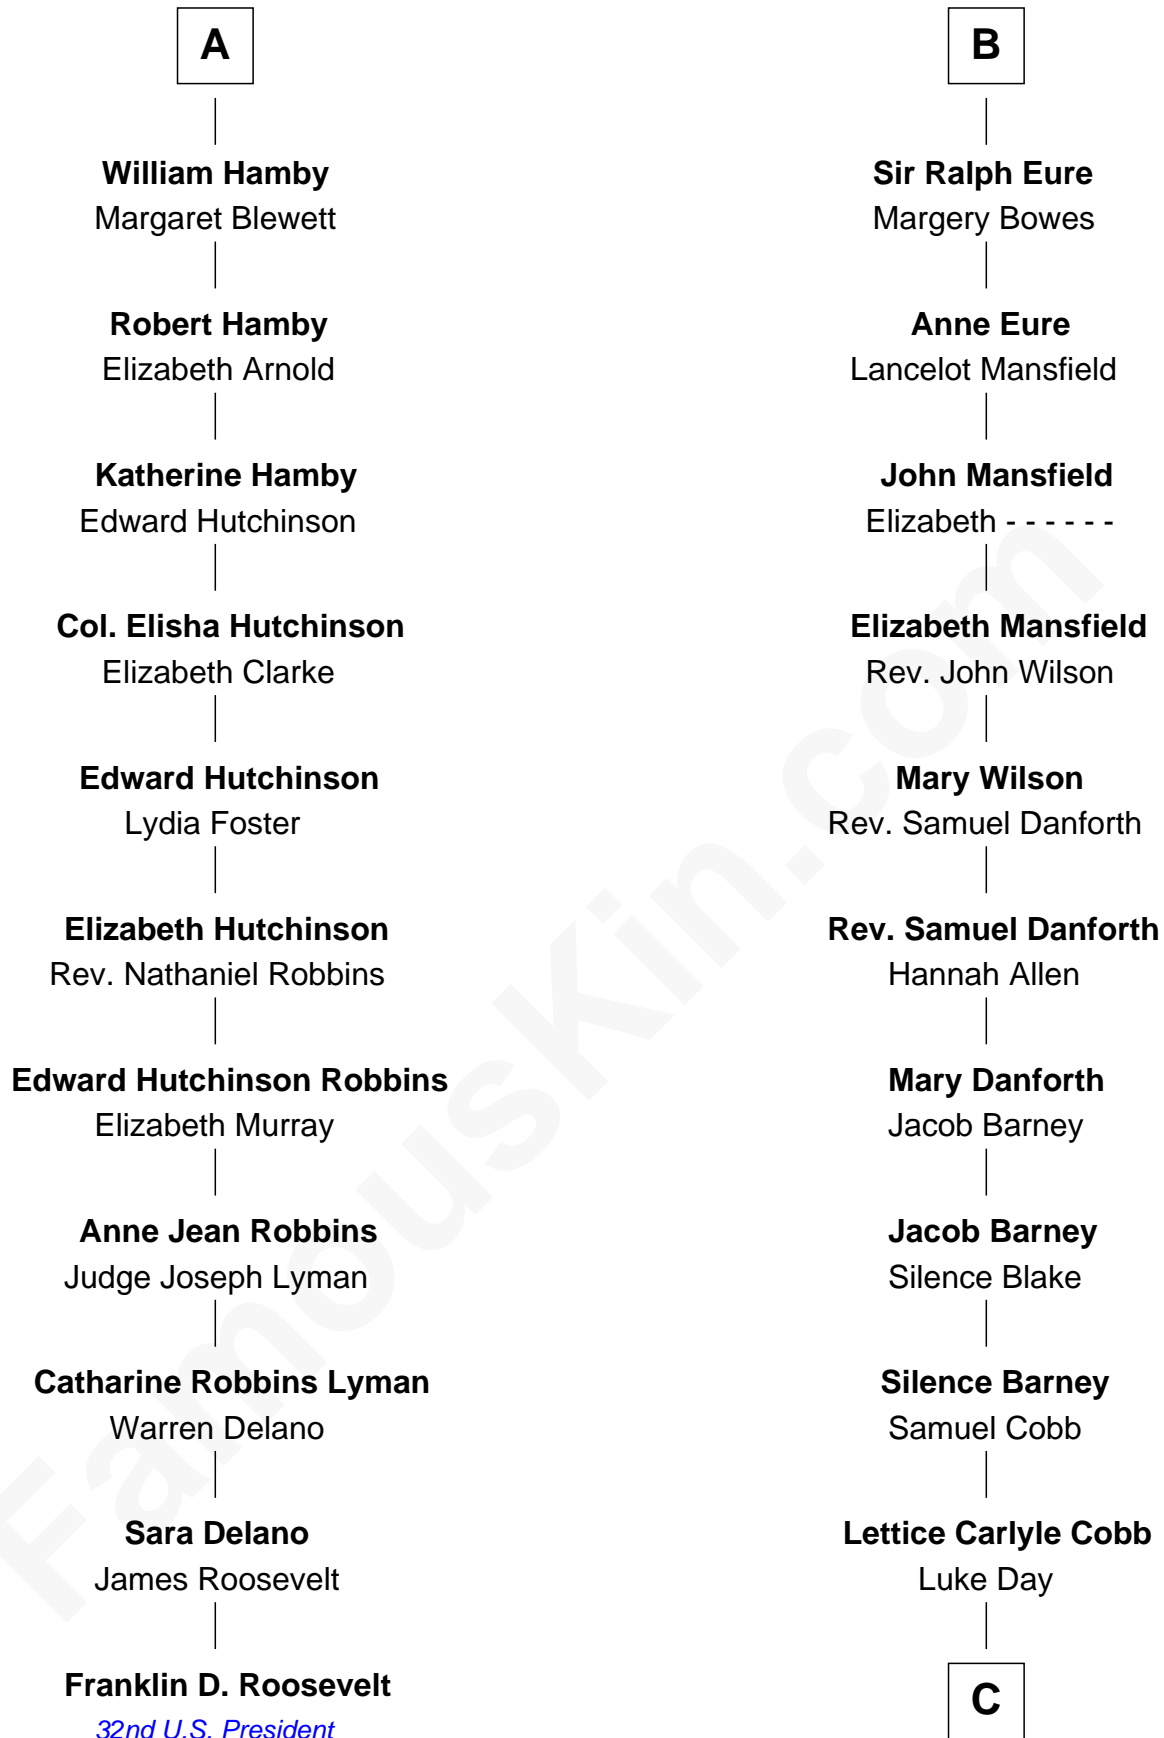

FamousKin.com
Relationship Chart of
Franklin D. Roosevelt
32nd U.S. President

17th cousin 3 times removed of
Sandra Day O'Connor
First Female U.S. Supreme Court Justice

C

—
Hollis Day

Eliza L. Flanders

—
Henry Clay Day

Alice Edith Hilton

—
Henry R. Day

Ada Mae Wilkey

—
Sandra Day O'Connor

U.S. Supreme Court Justice

FamousKin.com