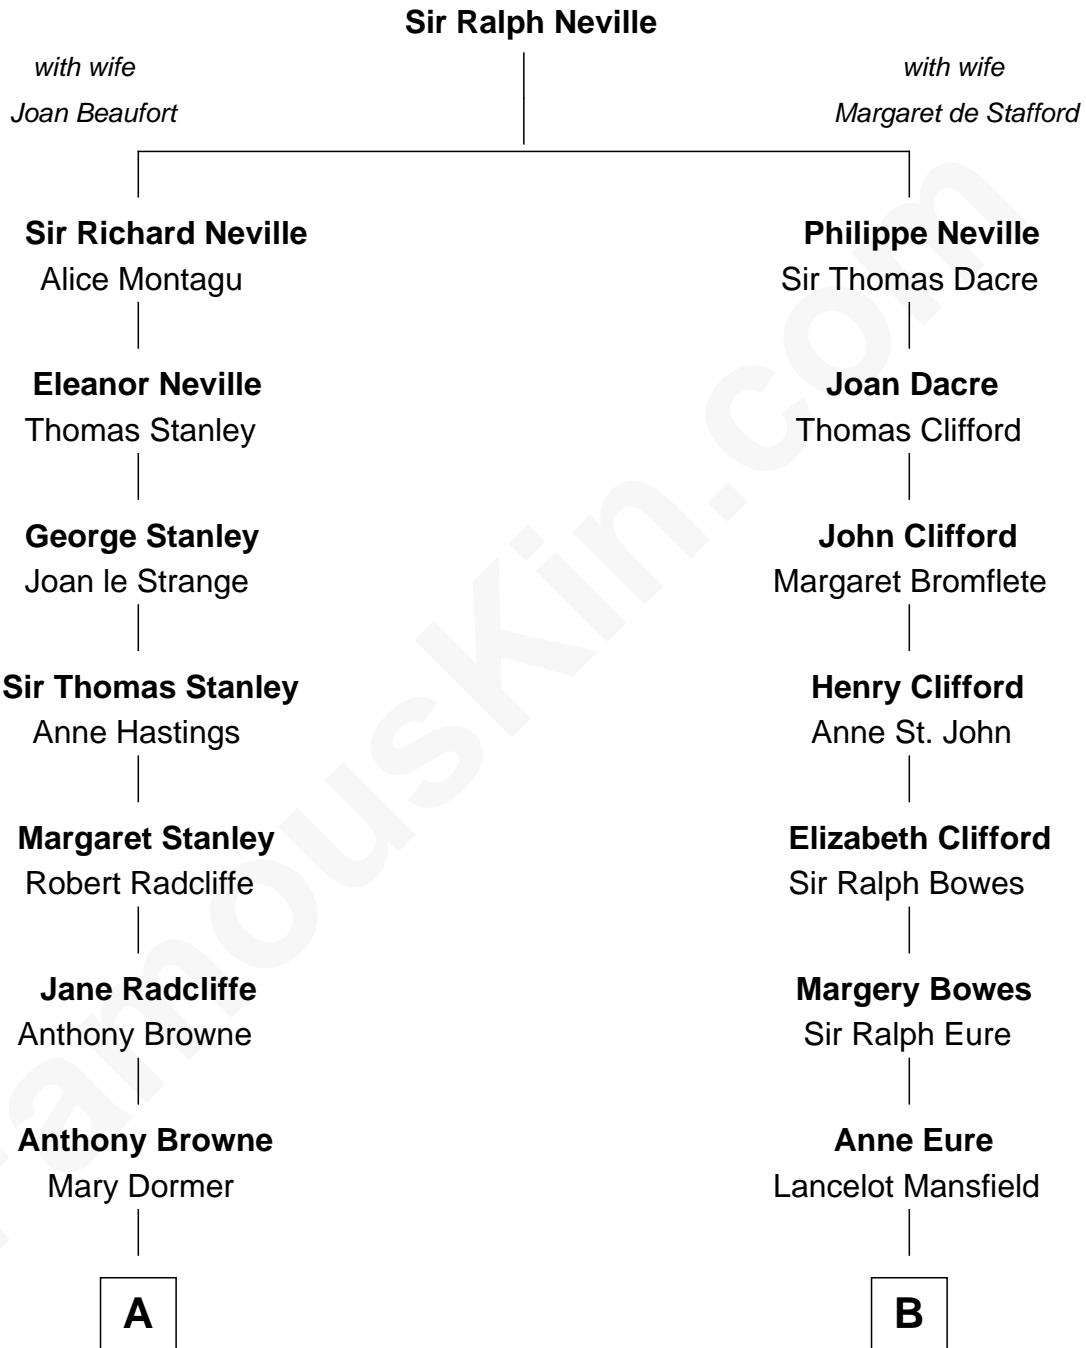

FamousKin.com
Relationship Chart of
Franklin D. Roosevelt
32nd U.S. President

17th cousin 1 time removed of
Sandra Day O'Connor
First Female U.S. Supreme Court Justice

C

Henry R. Day
Ada Mae Wilkey

Sandra Day O'Connor
U.S. Supreme Court Justice

FamousKin.com