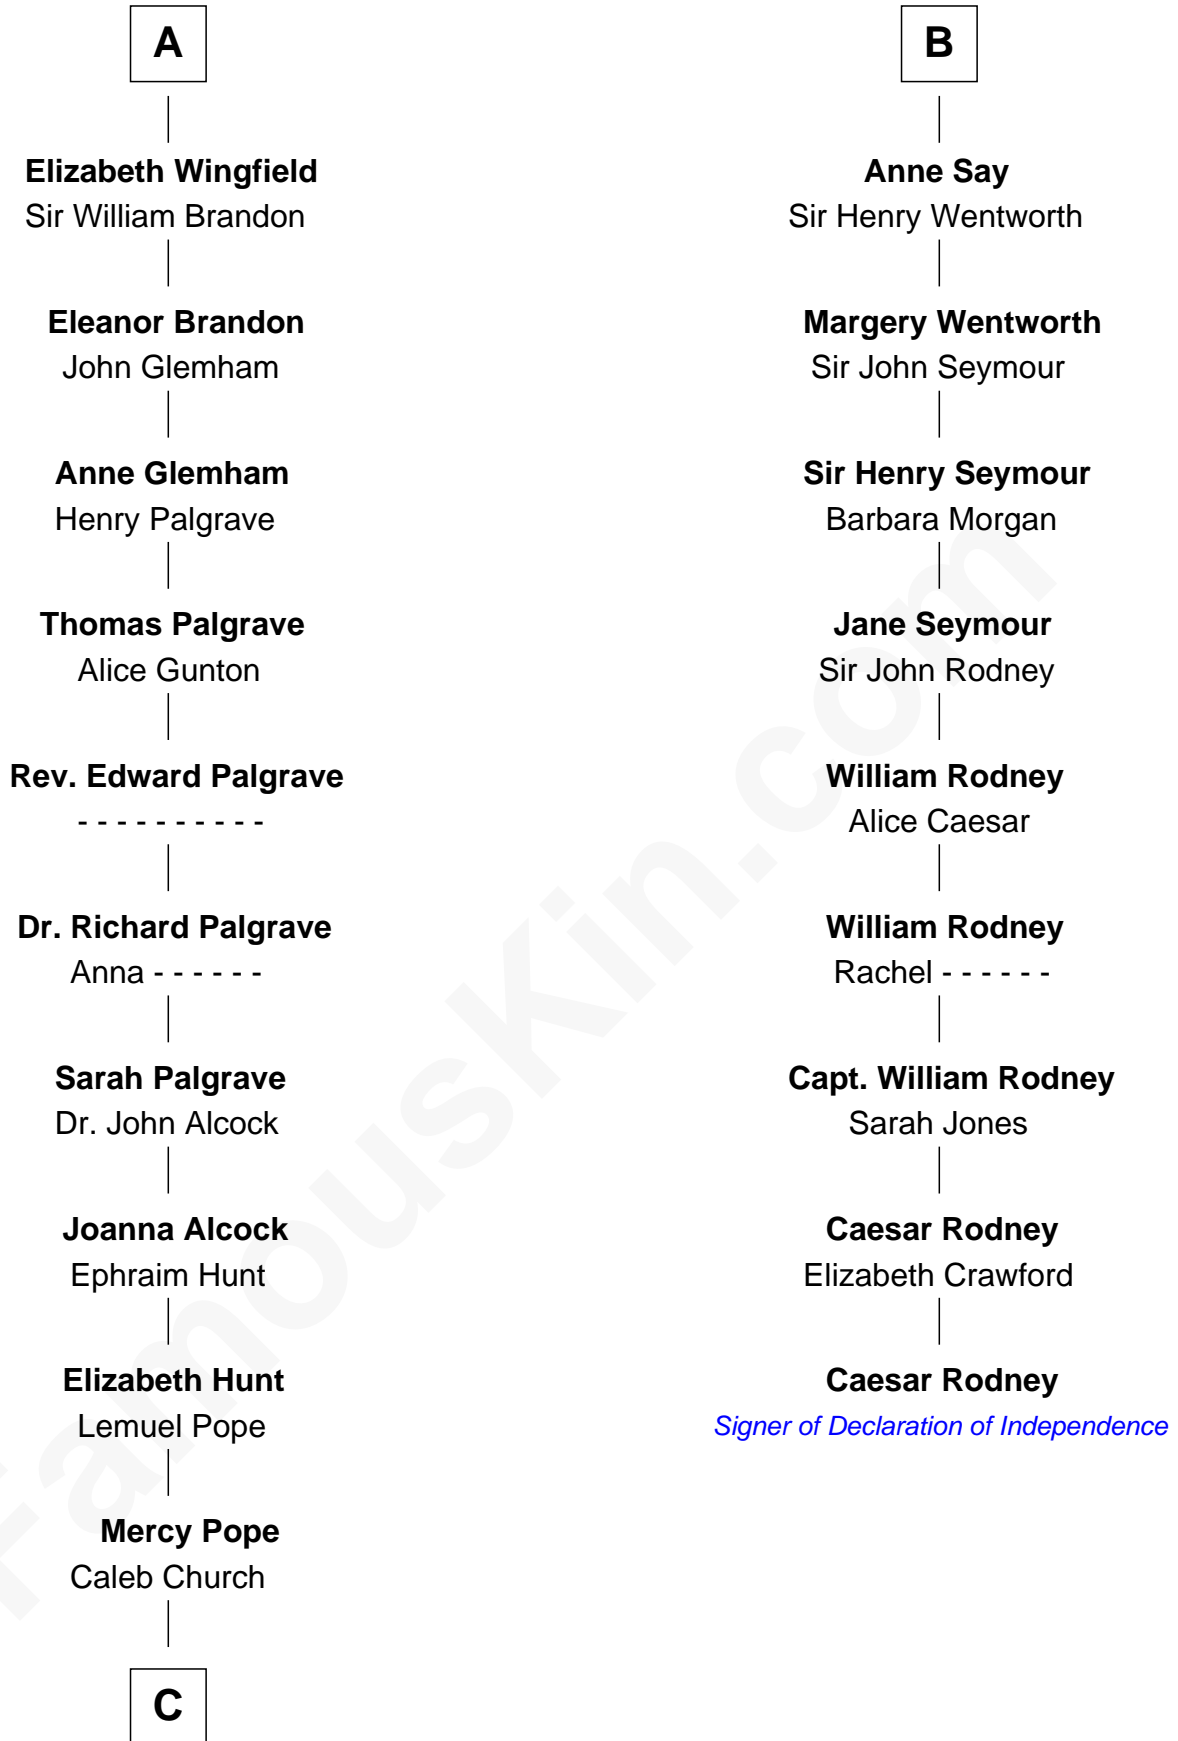

FamousKin.com
Relationship Chart of
Franklin D. Roosevelt
32nd U.S. President

15th cousin 6 times removed of

Caesar Rodney
Signer of the Declaration of Independence

Sir Humphrey de Bohun
 Maud of Eu

Sir Humphrey de Bohun
 Eleanor de Braiose

Humphrey de Bohun
 Maud de Fiennes

Humphrey de Bohun
 Elizabeth Plantagenet

Sir William de Bohun
 Elizabeth de Badlesmere

Elizabeth de Bohun
 Sir Richard Fitzalan

Elizabeth Fitzalan
 Sir Robert Goushill

Elizabeth Goushill
 Sir Robert Wingfield

A

Eleanor de Bohun
 Sir John de Verdun

Maud de Verdun
 Sir John de Grey

Sir Roger de Grey
 Elizabeth de Hastings

Sir Reynold de Grey
 Eleanor le Strange

Ida Grey
 John Cokayne

Elizabeth Cokayne
 Sir Laurence Cheney

Elizabeth Cheney
 Sir John Say

B

FamousKin.com