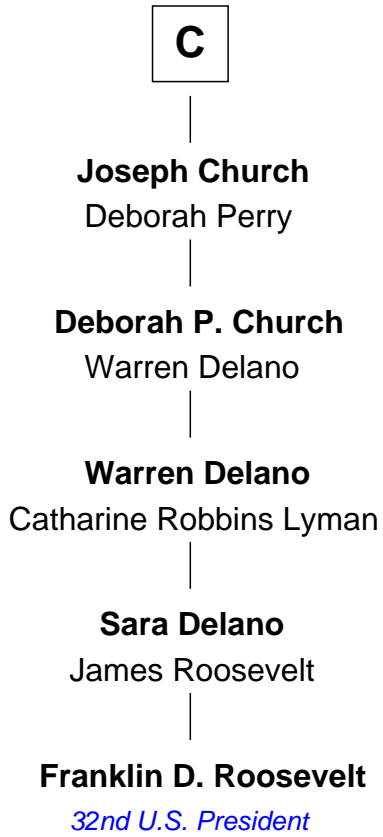

FamousKin.com
Relationship Chart of
Franklin D. Roosevelt
32nd U.S. President

15th cousin 6 times removed of

Caesar Rodney
Signer of the Declaration of Independence

Sir Humphrey de Bohun
 Maud of Eu

Sir Humphrey de Bohun
 Eleanor de Braiose

Humphrey de Bohun
 Maud de Fiennes

Humphrey de Bohun
 Elizabeth Plantagenet

Sir William de Bohun
 Elizabeth de Badlesmere

Elizabeth de Bohun
 Sir Richard Fitzalan

Elizabeth Fitzalan
 Sir Robert Goushill

Elizabeth Goushill
 Sir Robert Wingfield

A

Eleanor de Bohun
 Sir John de Verdun

Maud de Verdun
 Sir John de Grey

Sir Roger de Grey
 Elizabeth de Hastings

Sir Reynold de Grey
 Eleanor le Strange

Ida Grey
 John Cokayne

Elizabeth Cokayne
 Sir Laurence Cheney

Elizabeth Cheney
 Sir John Say

B

FamousKin.com