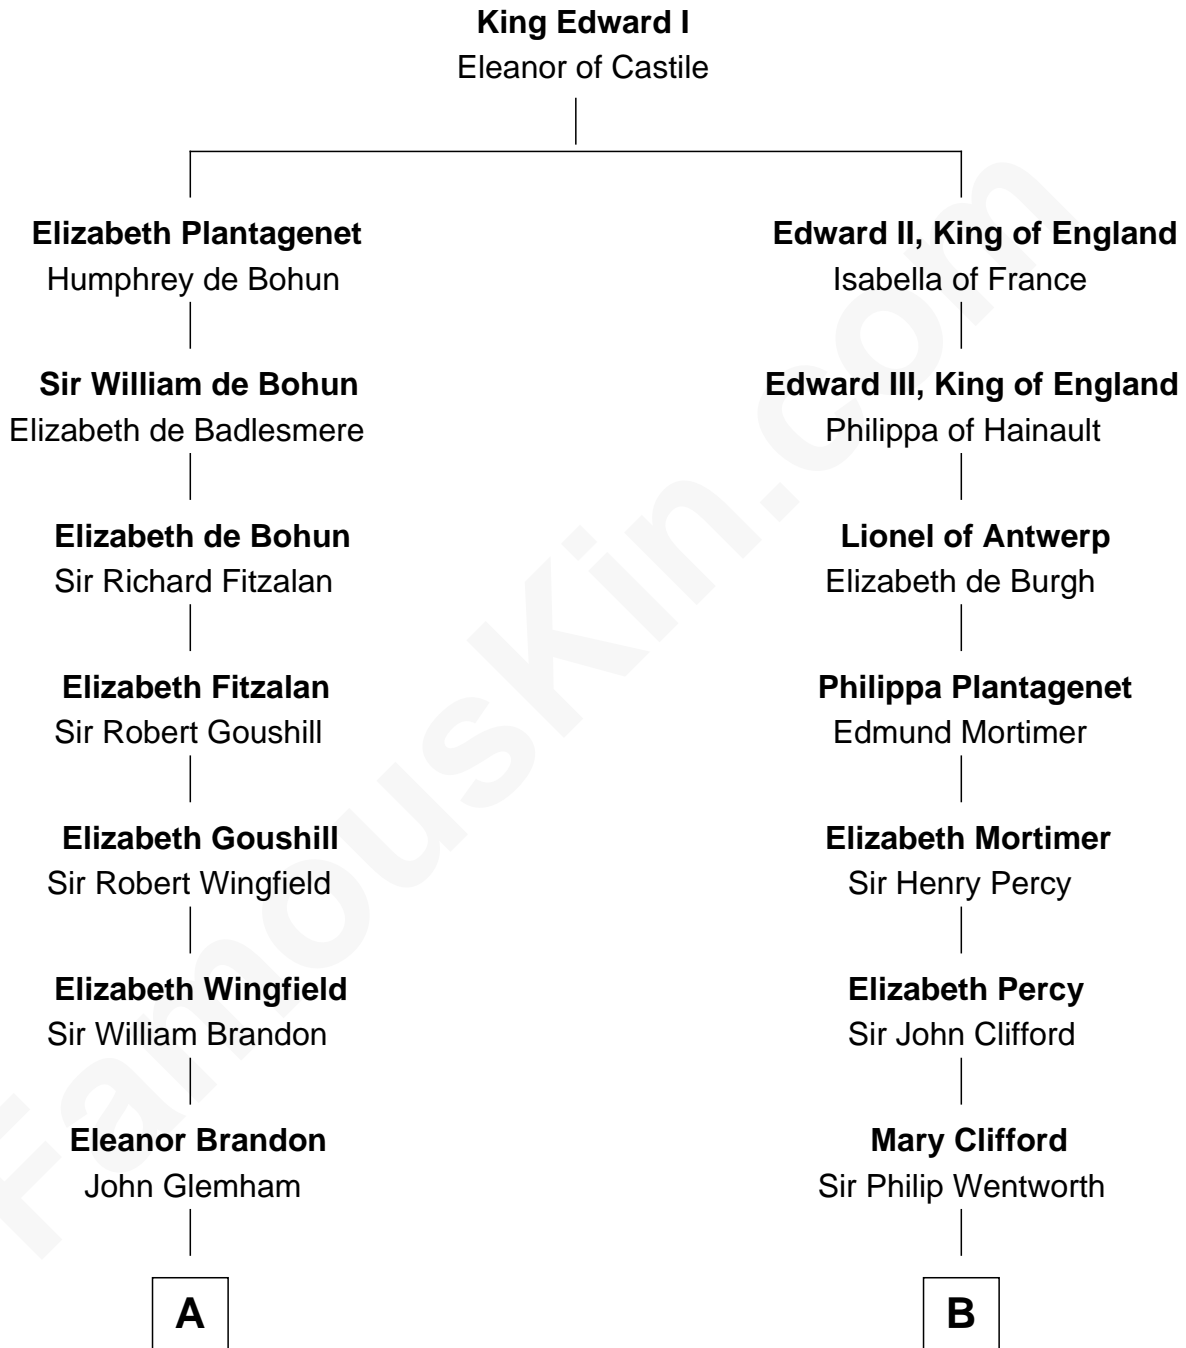

**FamousKin.com**  
**Relationship Chart of**  
**Franklin D. Roosevelt**  
*32nd U.S. President*

**15th cousin 4 times removed of**

**Caesar Rodney**  
*Signer of the Declaration of Independence*

**C**

—  
**Warren Delano**  
Catharine Robbins Lyman

—  
**Sara Delano**  
James Roosevelt

—  
**Franklin D. Roosevelt**  
*32nd U.S. President*

FamousKin.com