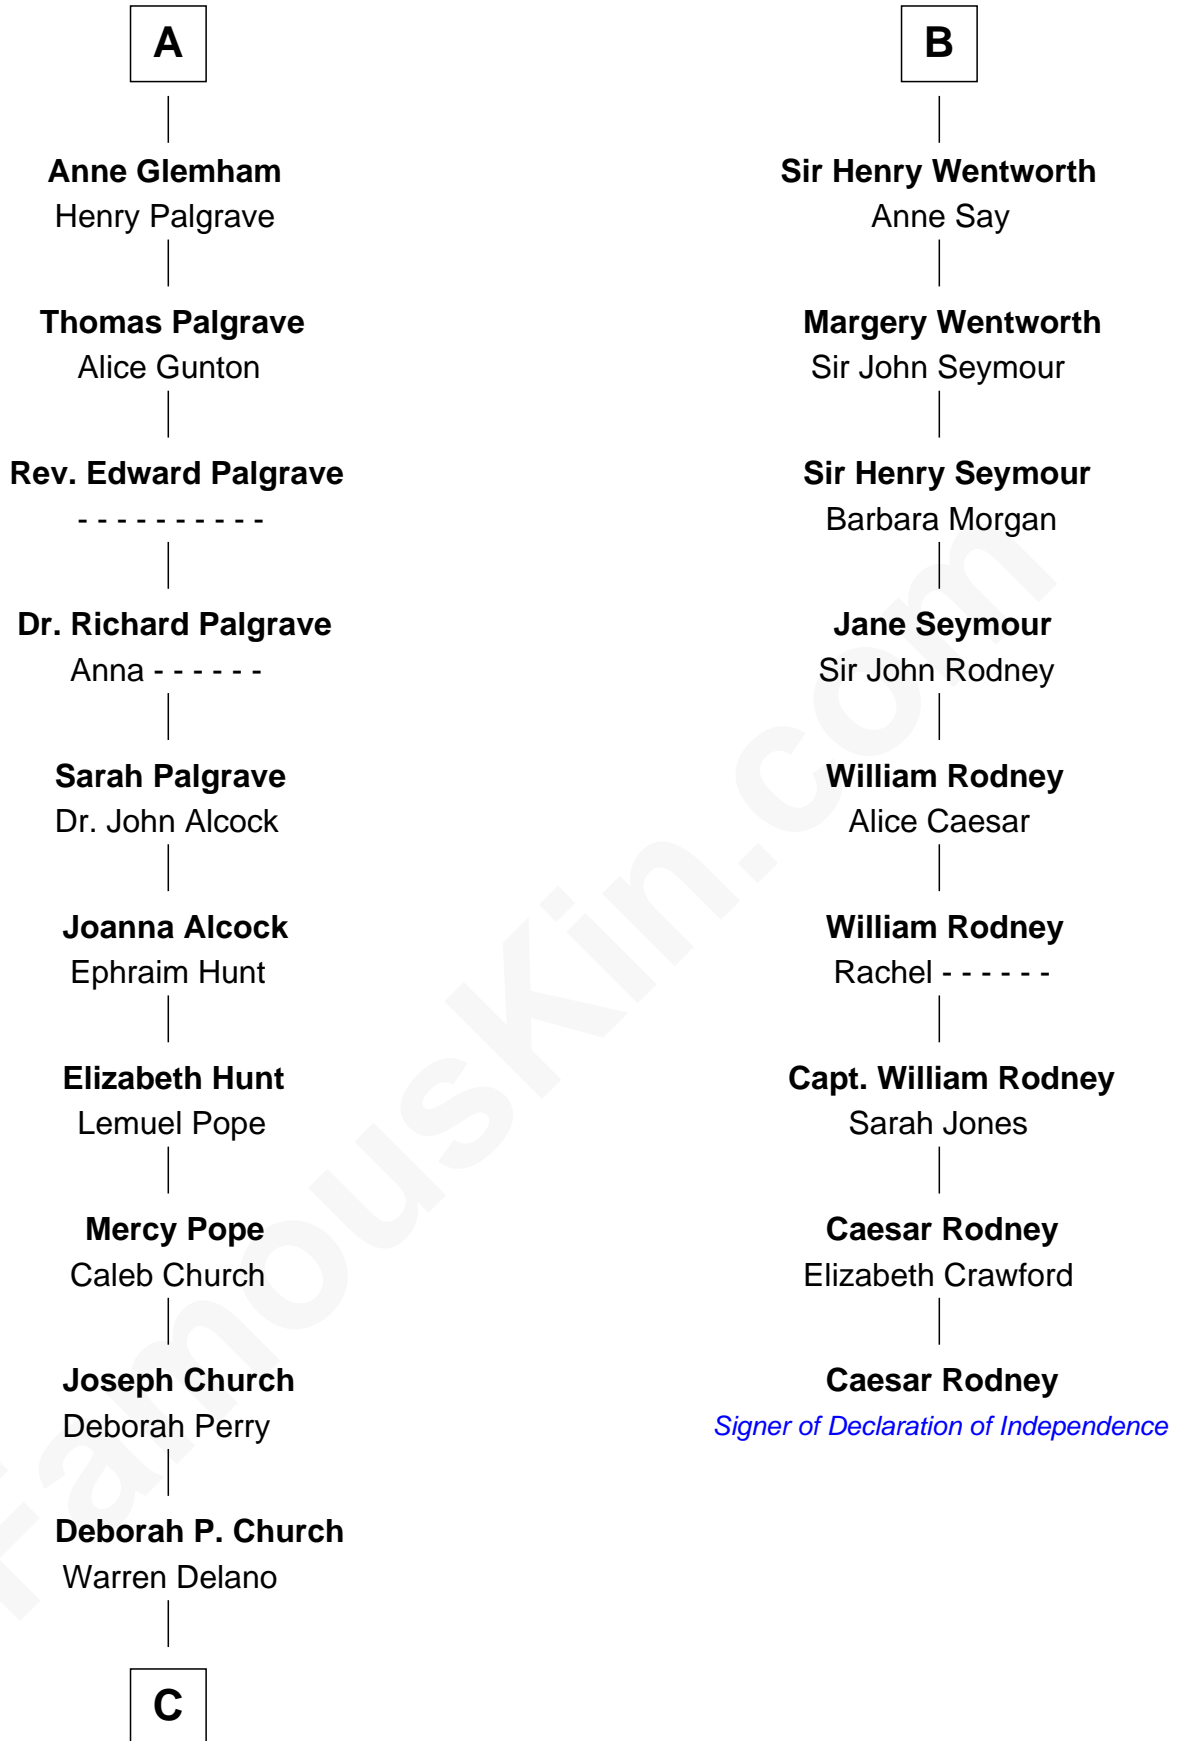

**FamousKin.com**  
**Relationship Chart of**  
**Franklin D. Roosevelt**  
*32nd U.S. President*

**15th cousin 4 times removed of**

**Caesar Rodney**  
*Signer of the Declaration of Independence*

**C**

—  
**Warren Delano**  
Catharine Robbins Lyman

—  
**Sara Delano**  
James Roosevelt

—  
**Franklin D. Roosevelt**  
*32nd U.S. President*

FamousKin.com