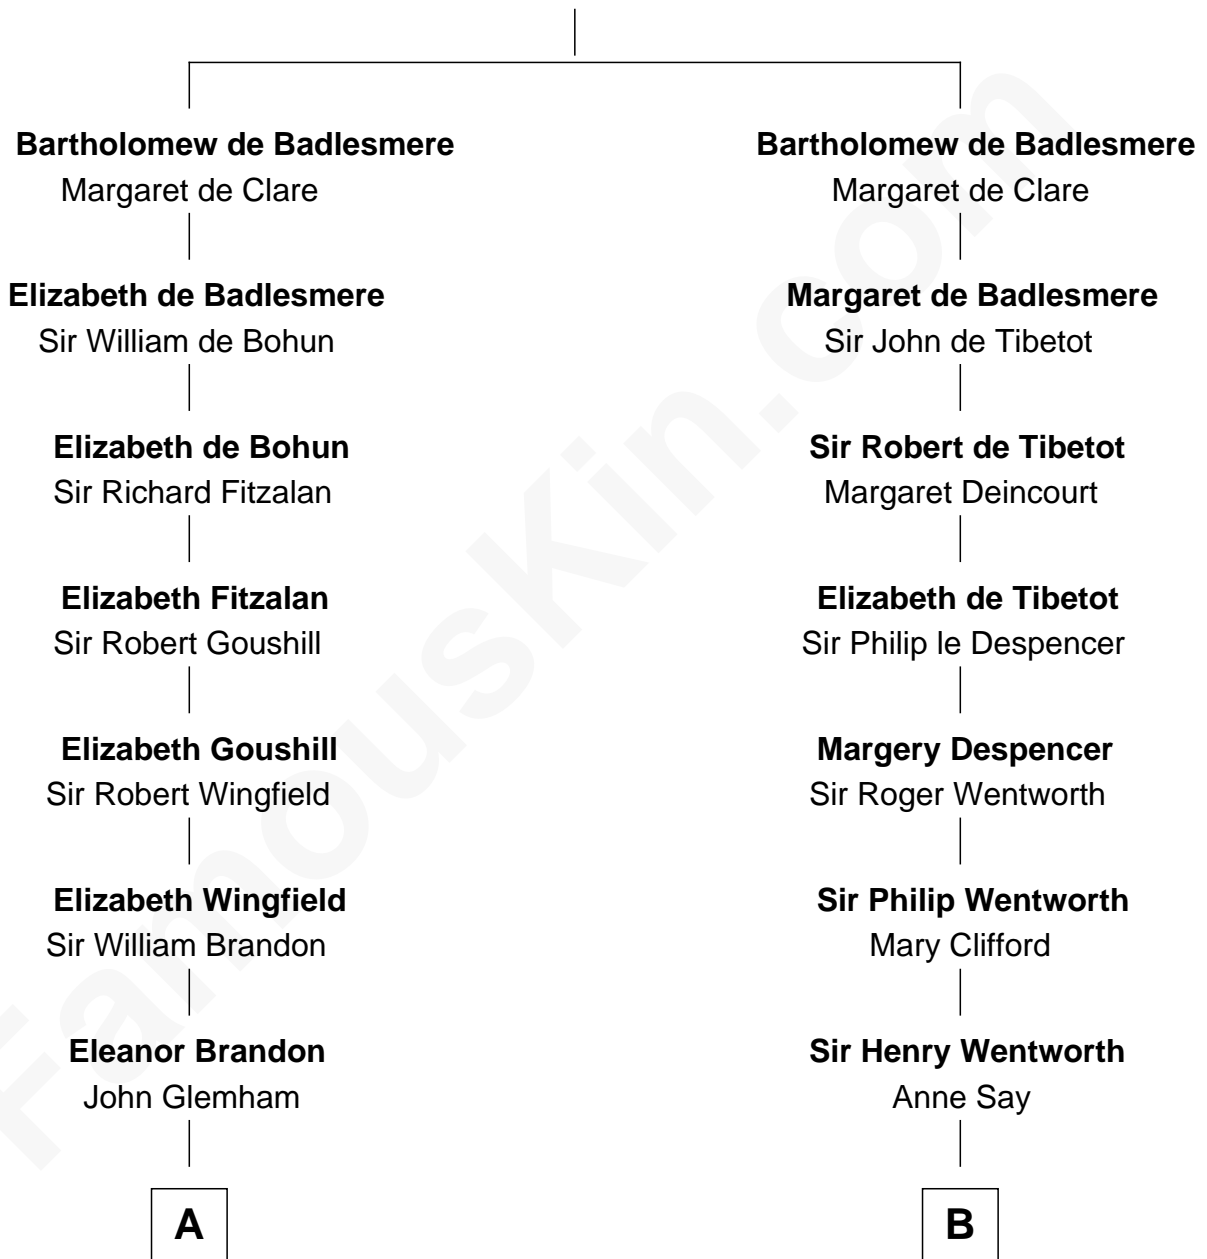

FamousKin.com
Relationship Chart of
Franklin D. Roosevelt
32nd U.S. President

14th cousin 5 times removed of

Caesar Rodney
Signer of the Declaration of Independence

Gunselm de Badlesmere

C

—
Warren Delano
Catharine Robbins Lyman

—
Sara Delano
James Roosevelt

—
Franklin D. Roosevelt
32nd U.S. President

FamousKin.com