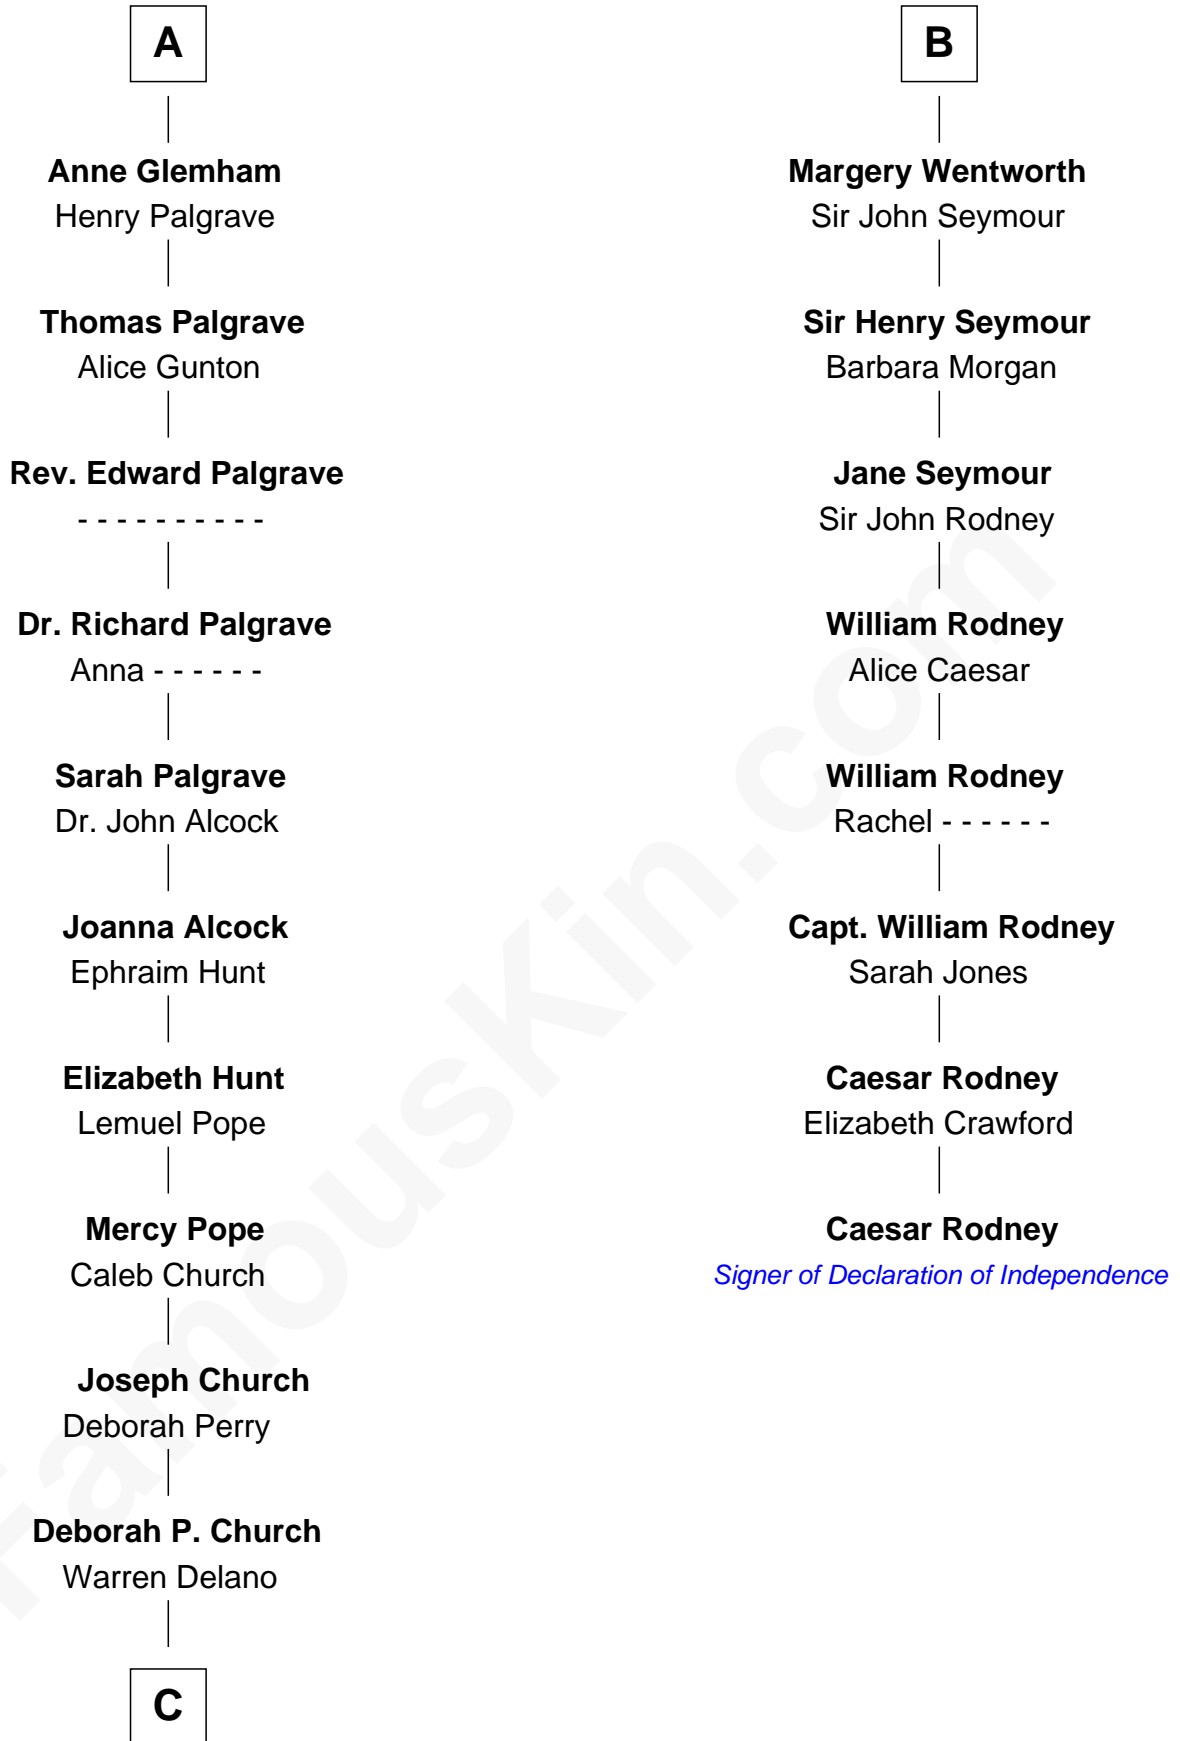

FamousKin.com
Relationship Chart of
Franklin D. Roosevelt
32nd U.S. President

14th cousin 5 times removed of

Caesar Rodney
Signer of the Declaration of Independence

Gunselm de Badlesmere

C

—
Warren Delano
Catharine Robbins Lyman

—
Sara Delano
James Roosevelt

—
Franklin D. Roosevelt
32nd U.S. President

FamousKin.com