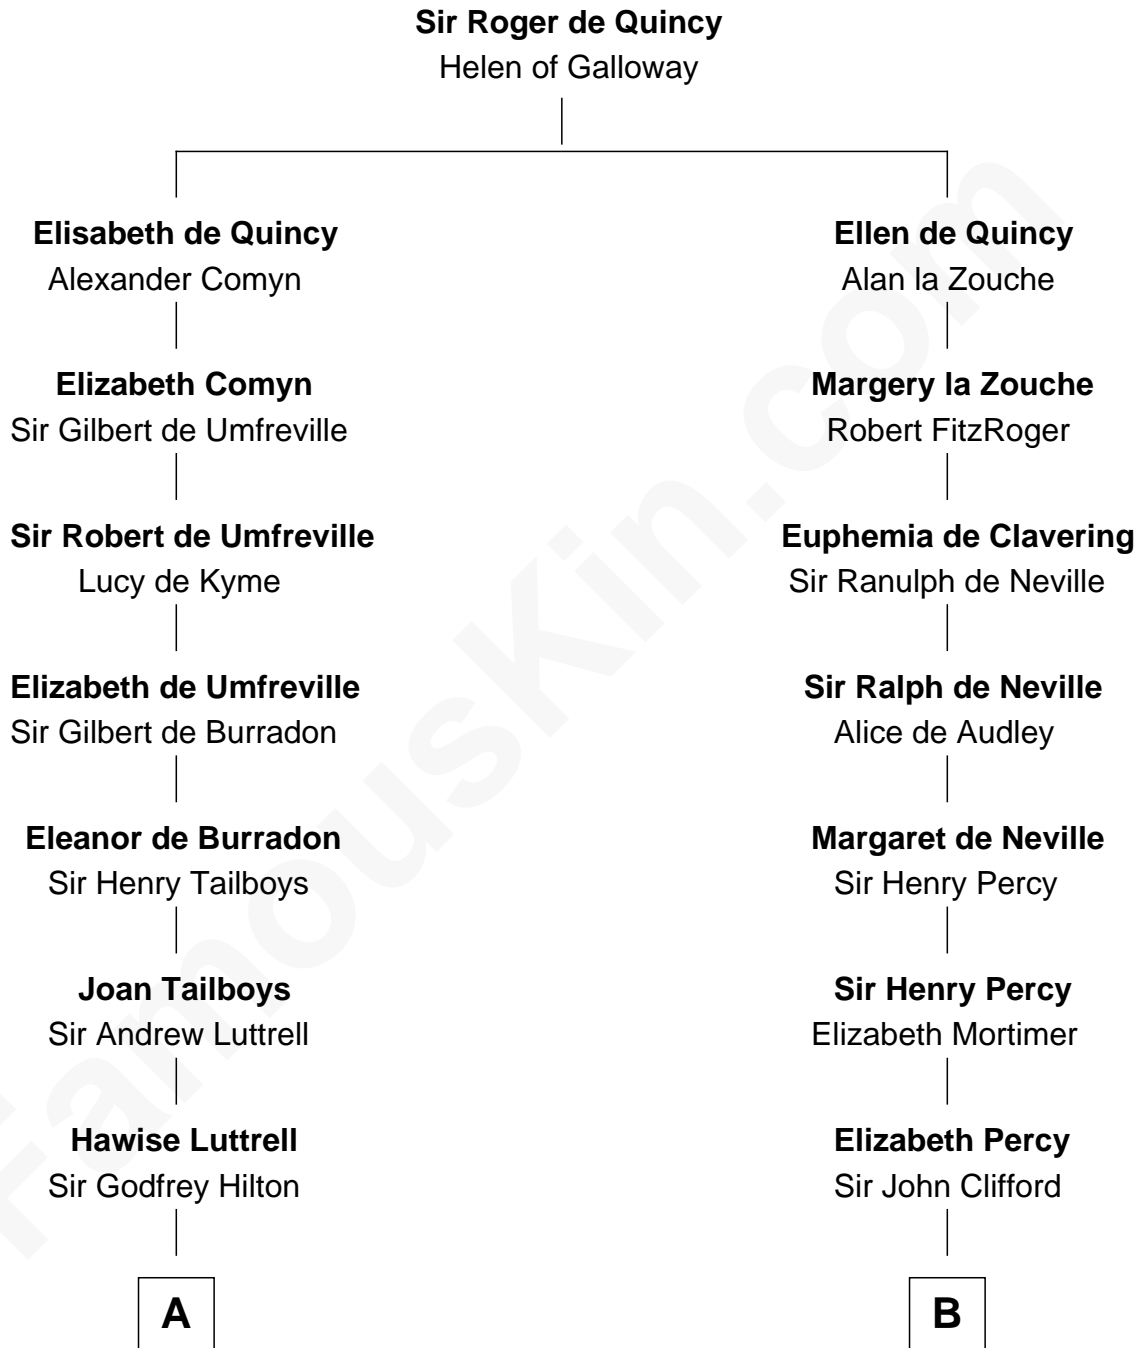

**FamousKin.com**  
**Relationship Chart of**  
**Franklin D. Roosevelt**  
*32nd U.S. President*

16th cousin 5 times removed of

**Caesar Rodney**  
*Signer of the Declaration of Independence*

**C**

Edward Hutchinson Robbins

Elizabeth Murray

Anne Jean Robbins

Judge Joseph Lyman

Catharine Robbins Lyman

Warren Delano

Sara Delano

James Roosevelt

Franklin D. Roosevelt

*32nd U.S. President*

FamousKin.com