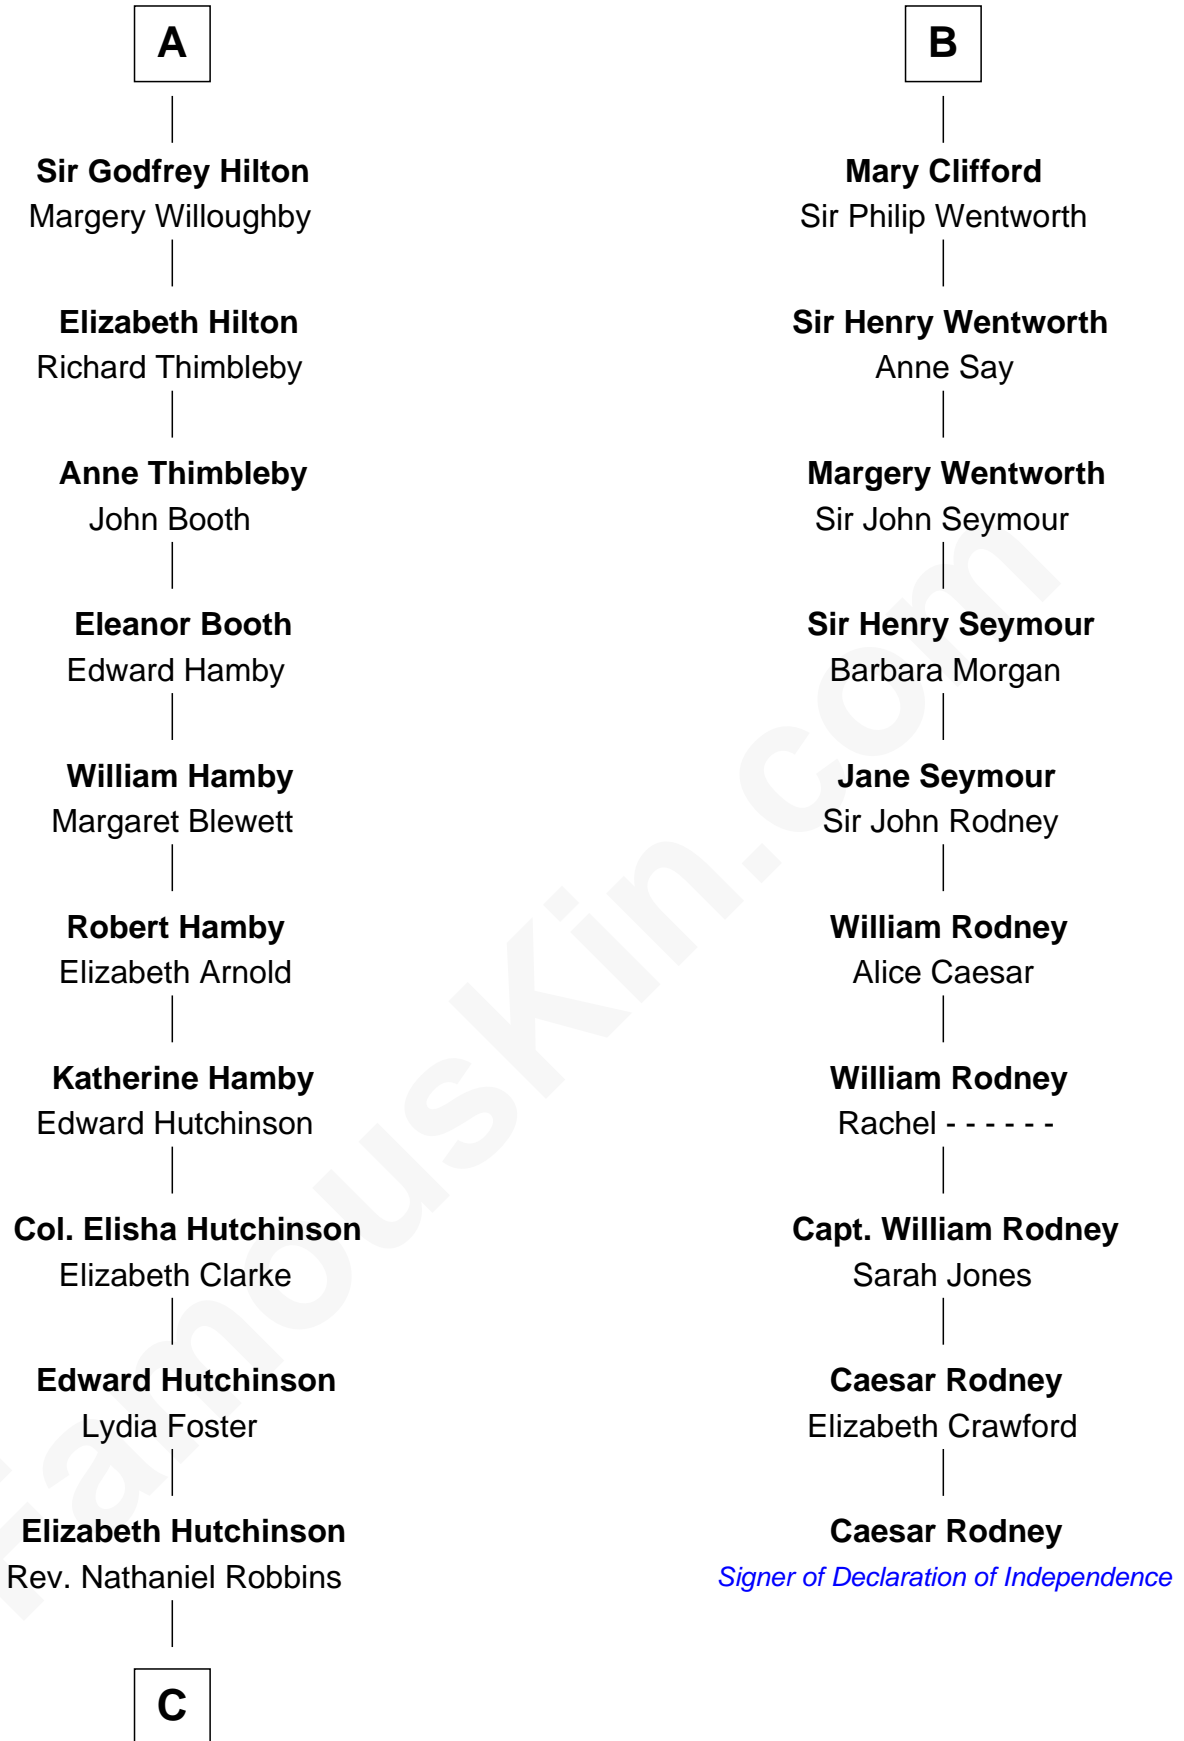

**FamousKin.com**  
**Relationship Chart of**  
**Franklin D. Roosevelt**  
*32nd U.S. President*

16th cousin 5 times removed of

**Caesar Rodney**  
*Signer of the Declaration of Independence*

**C**

Edward Hutchinson Robbins

Elizabeth Murray

Anne Jean Robbins

Judge Joseph Lyman

Catharine Robbins Lyman

Warren Delano

Sara Delano

James Roosevelt

Franklin D. Roosevelt

*32nd U.S. President*

FamousKin.com