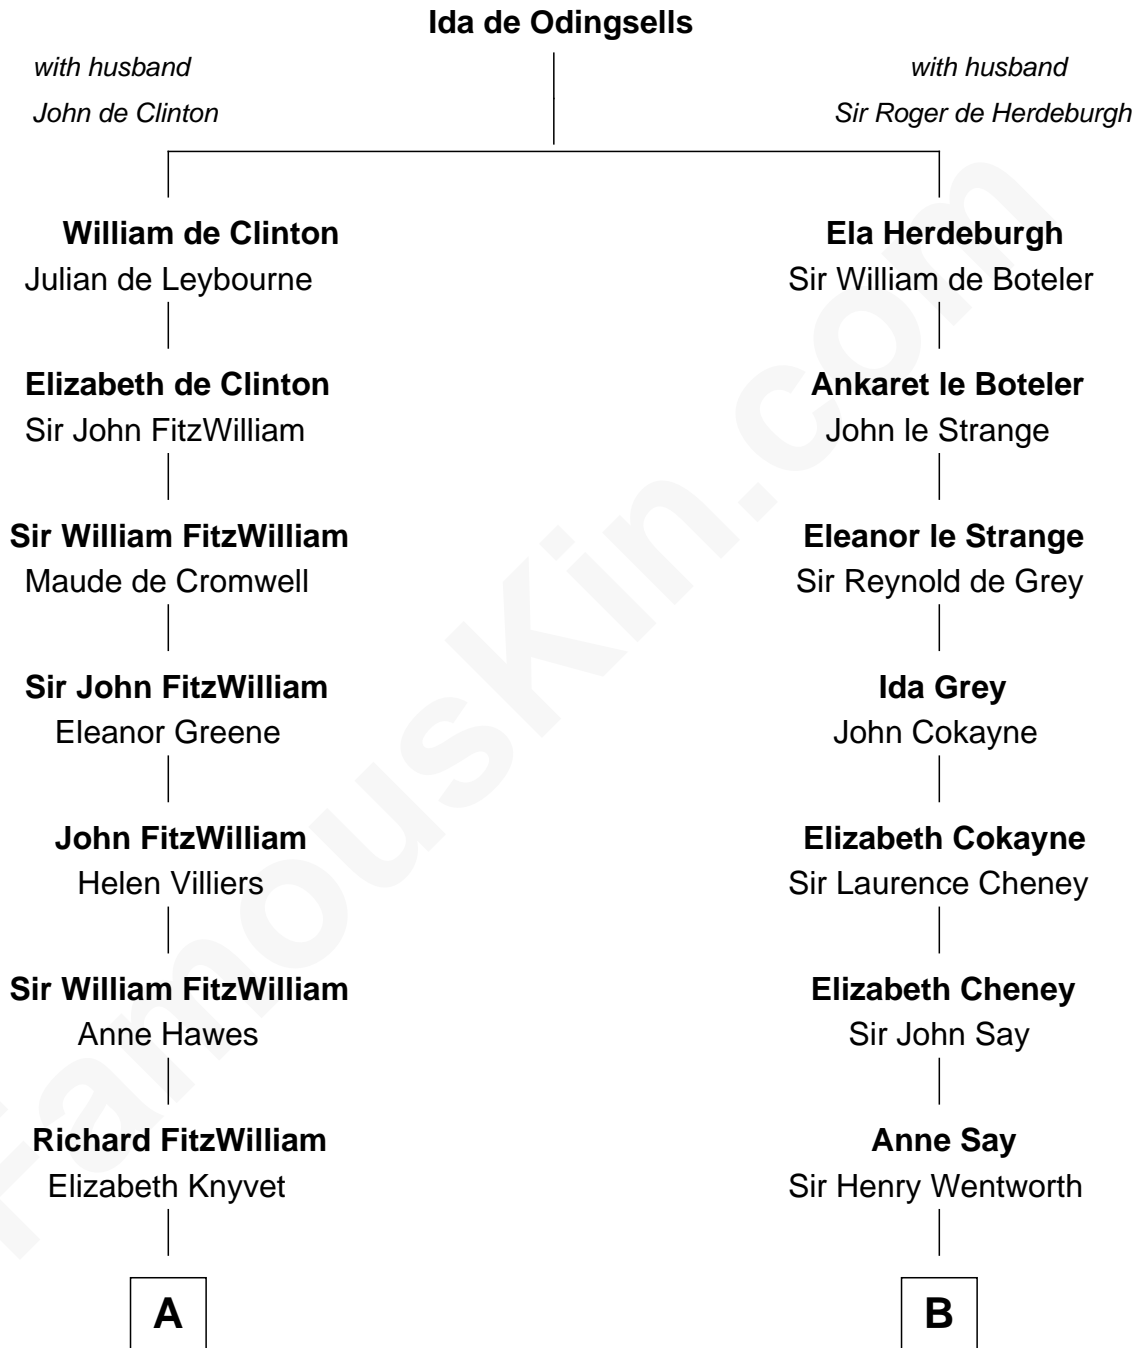

FamousKin.com
Relationship Chart of
Franklin D. Roosevelt
32nd U.S. President

14th cousin 4 times removed of

Caesar Rodney
Signer of the Declaration of Independence

C

James Roosevelt

Sara Delano

Franklin D. Roosevelt

32nd U.S. President

FamousKin.com