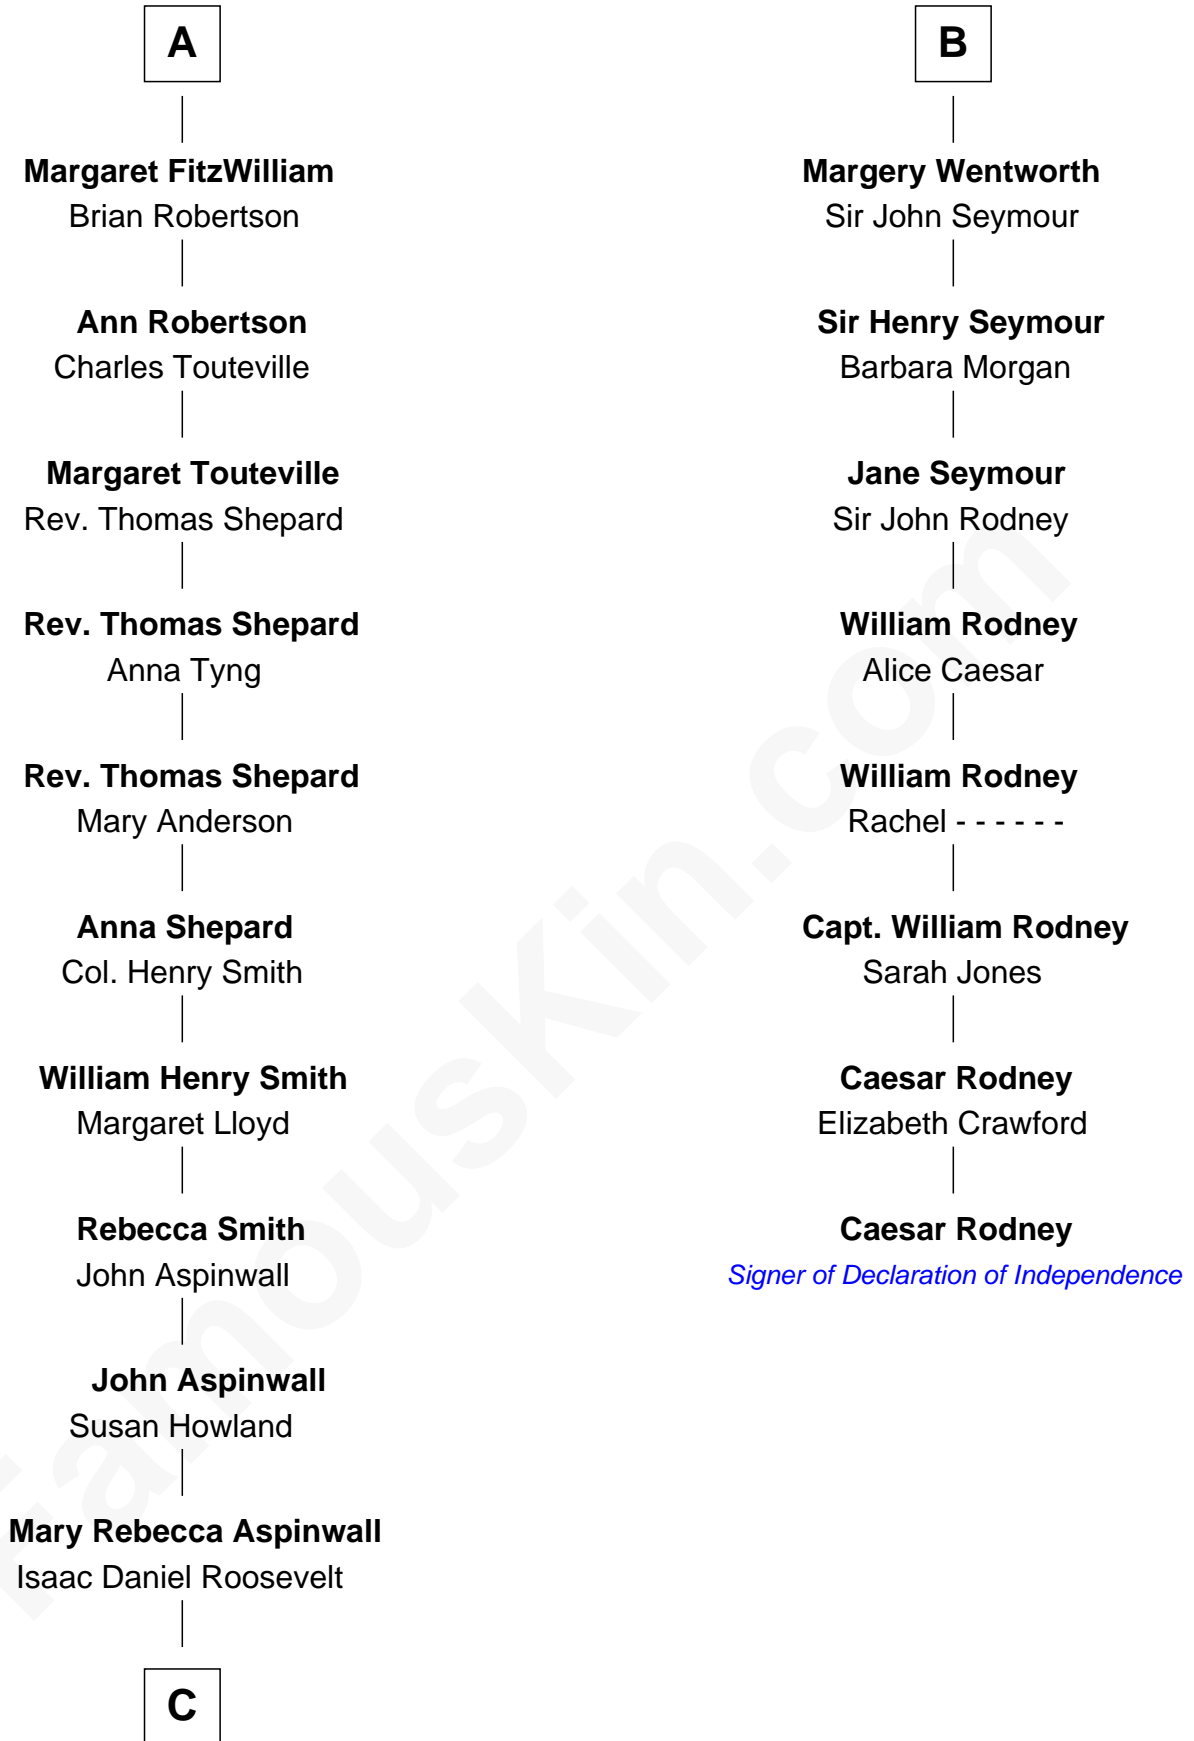

FamousKin.com
Relationship Chart of
Franklin D. Roosevelt
32nd U.S. President

14th cousin 4 times removed of

Caesar Rodney
Signer of the Declaration of Independence

C

James Roosevelt

Sara Delano

Franklin D. Roosevelt

32nd U.S. President

FamousKin.com