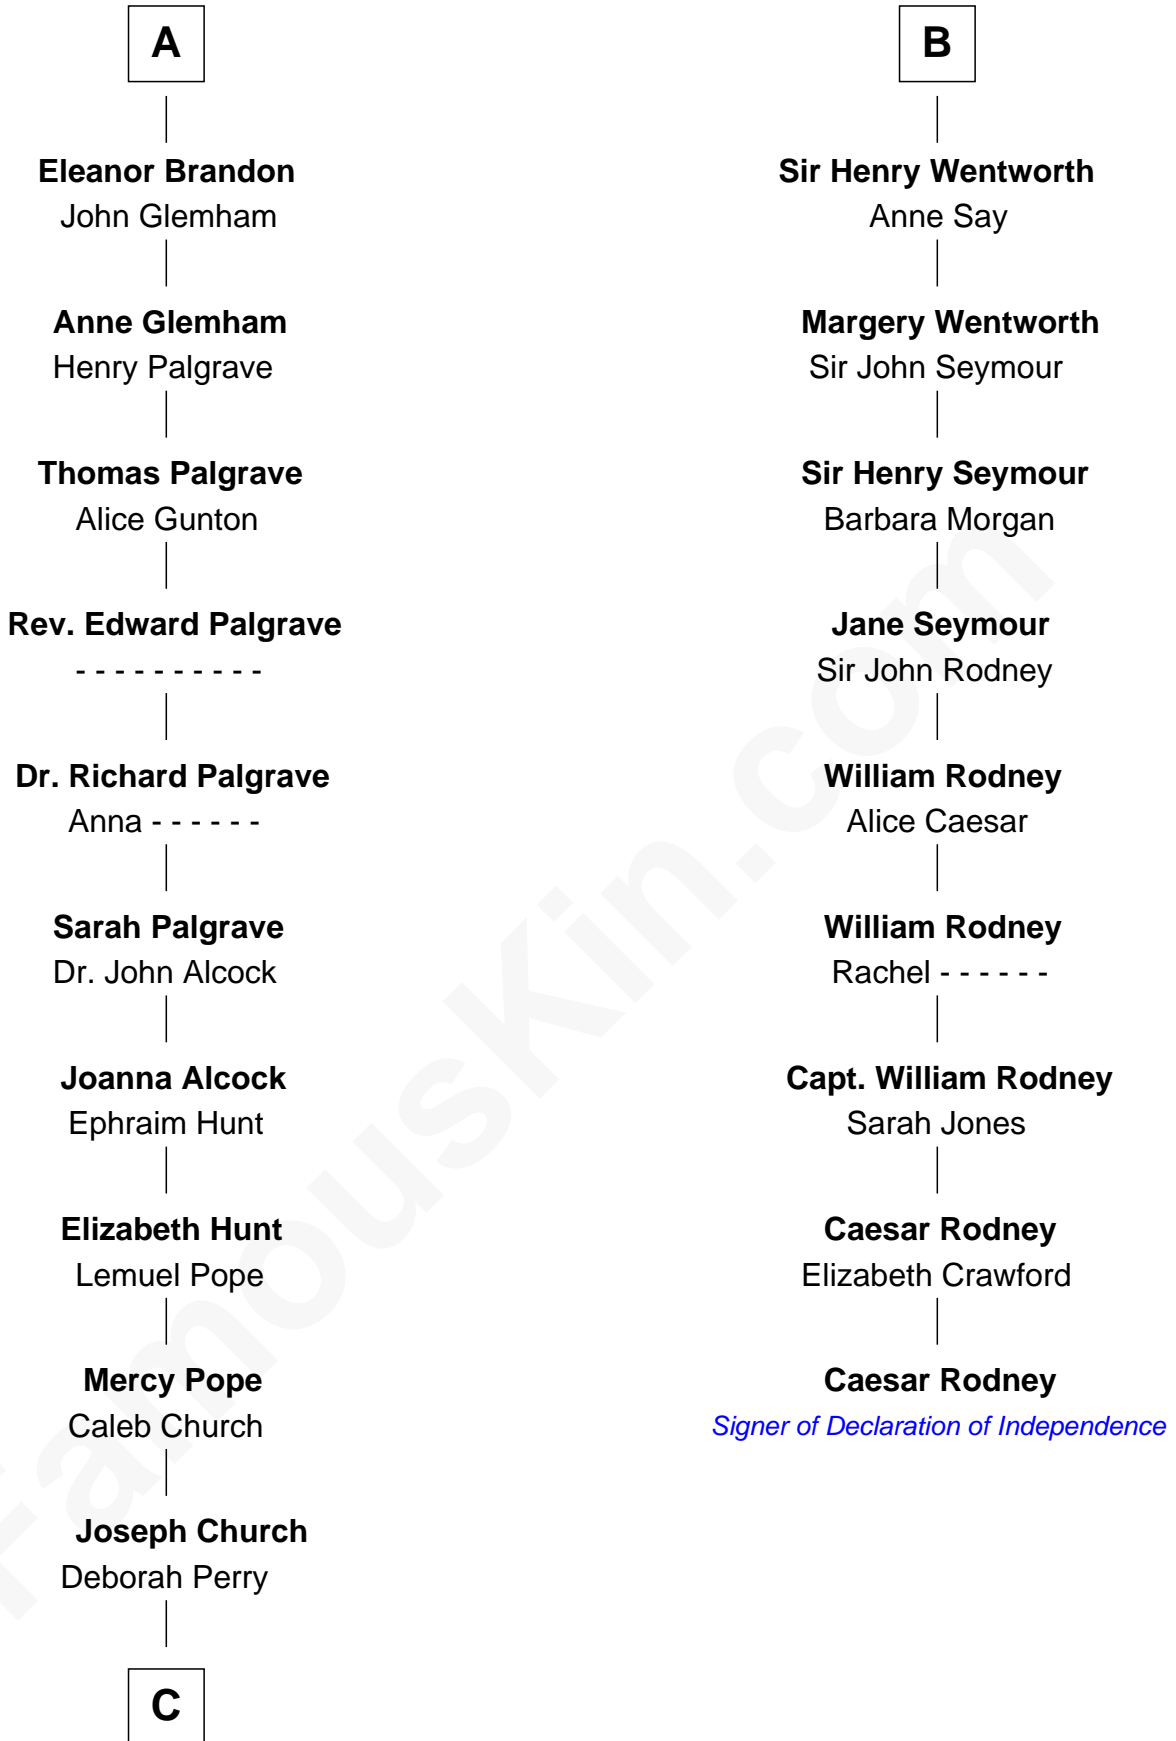

FamousKin.com
Relationship Chart of
Franklin D. Roosevelt
32nd U.S. President

15th cousin 5 times removed of

Caesar Rodney
Signer of the Declaration of Independence

Robert I, Count of Artois
 Matilda of Brabant

C

—
Deborah P. Church

Warren Delano

—
Warren Delano

Catharine Robbins Lyman

—
Sara Delano

James Roosevelt

—
Franklin D. Roosevelt

32nd U.S. President

FamousKin.com