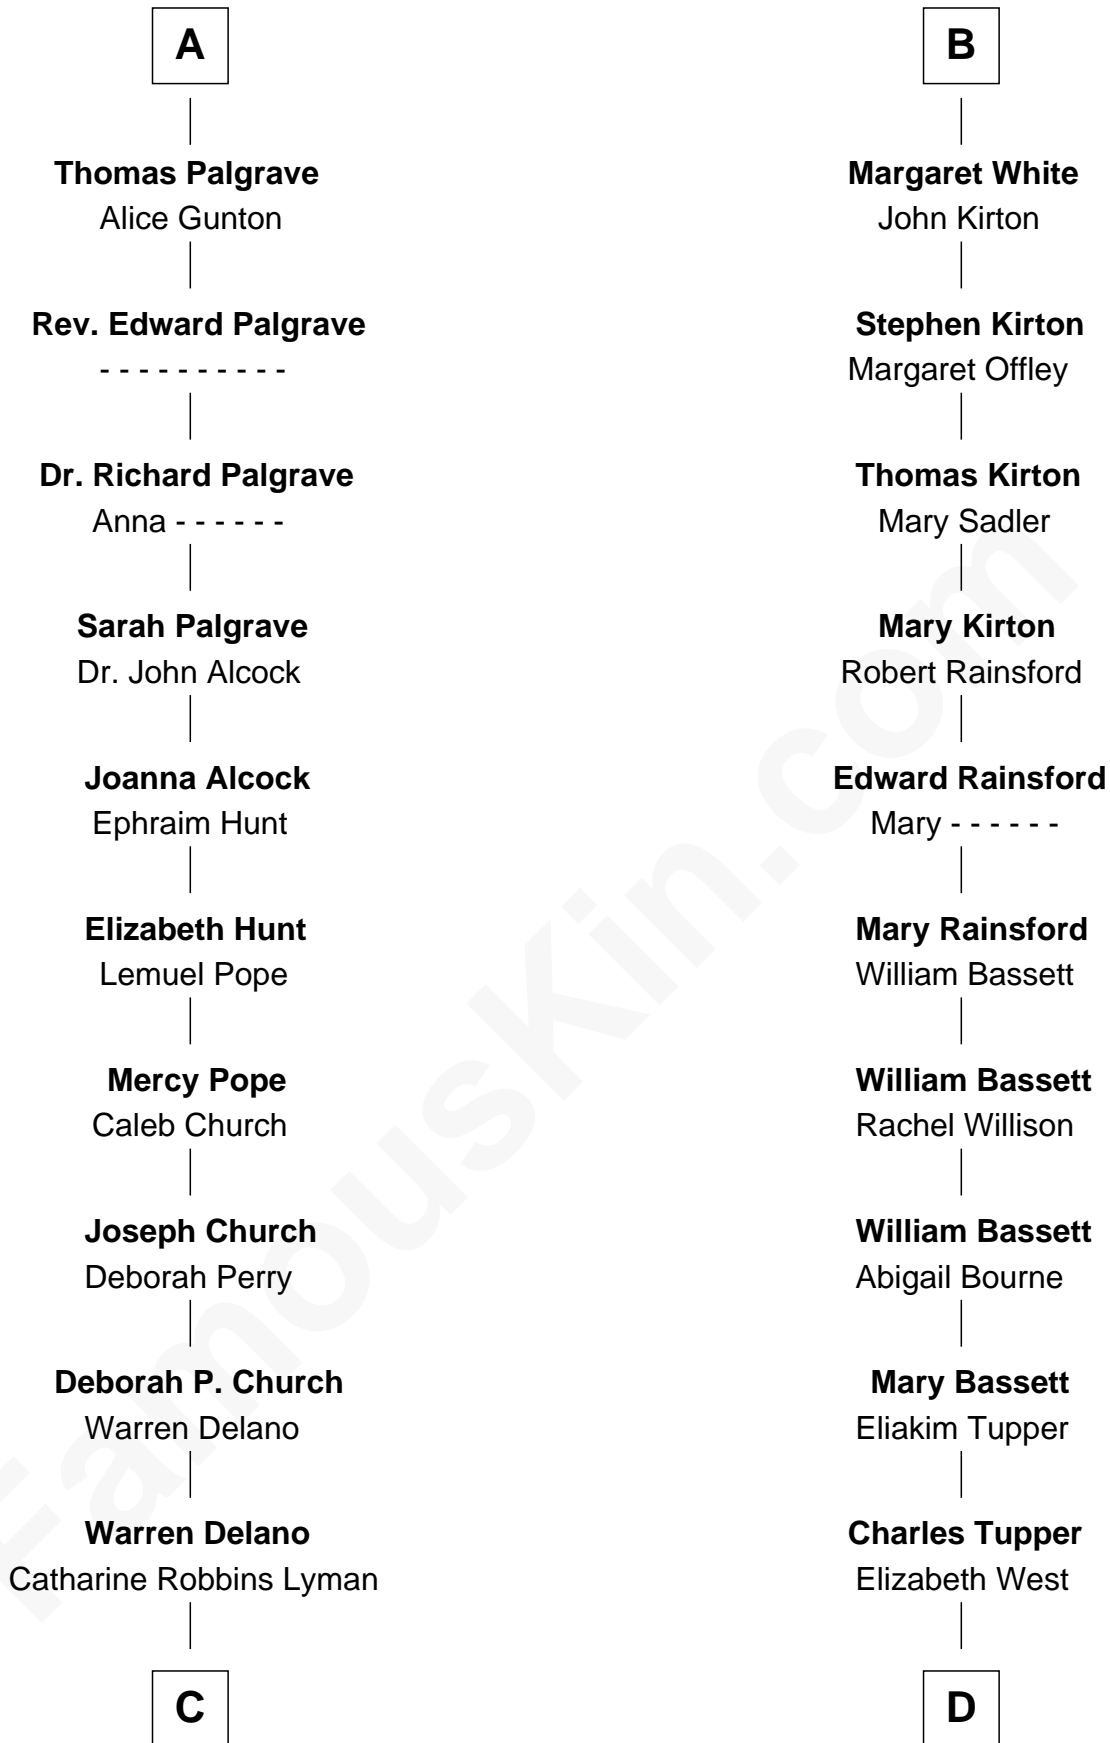

FamousKin.com Relationship Chart of

Franklin D. Roosevelt

32nd U.S. President

18th cousin of

Sir Charles Tupper

6th Prime Minister of Canada

Bartholomew de Badlesmere

Margaret de Clare

Sir Robert Hungerford

Eleanor Hungerford

Sir John White

Robert White

Margaret Gainsford

B

C

Sara Delano
James Roosevelt

Franklin D. Roosevelt
32nd U.S. President

D

Rev. Charles Tupper
Miriam Lockhart

Sir Charles Tupper
6th Prime Minister of Canada

FamousKin.com