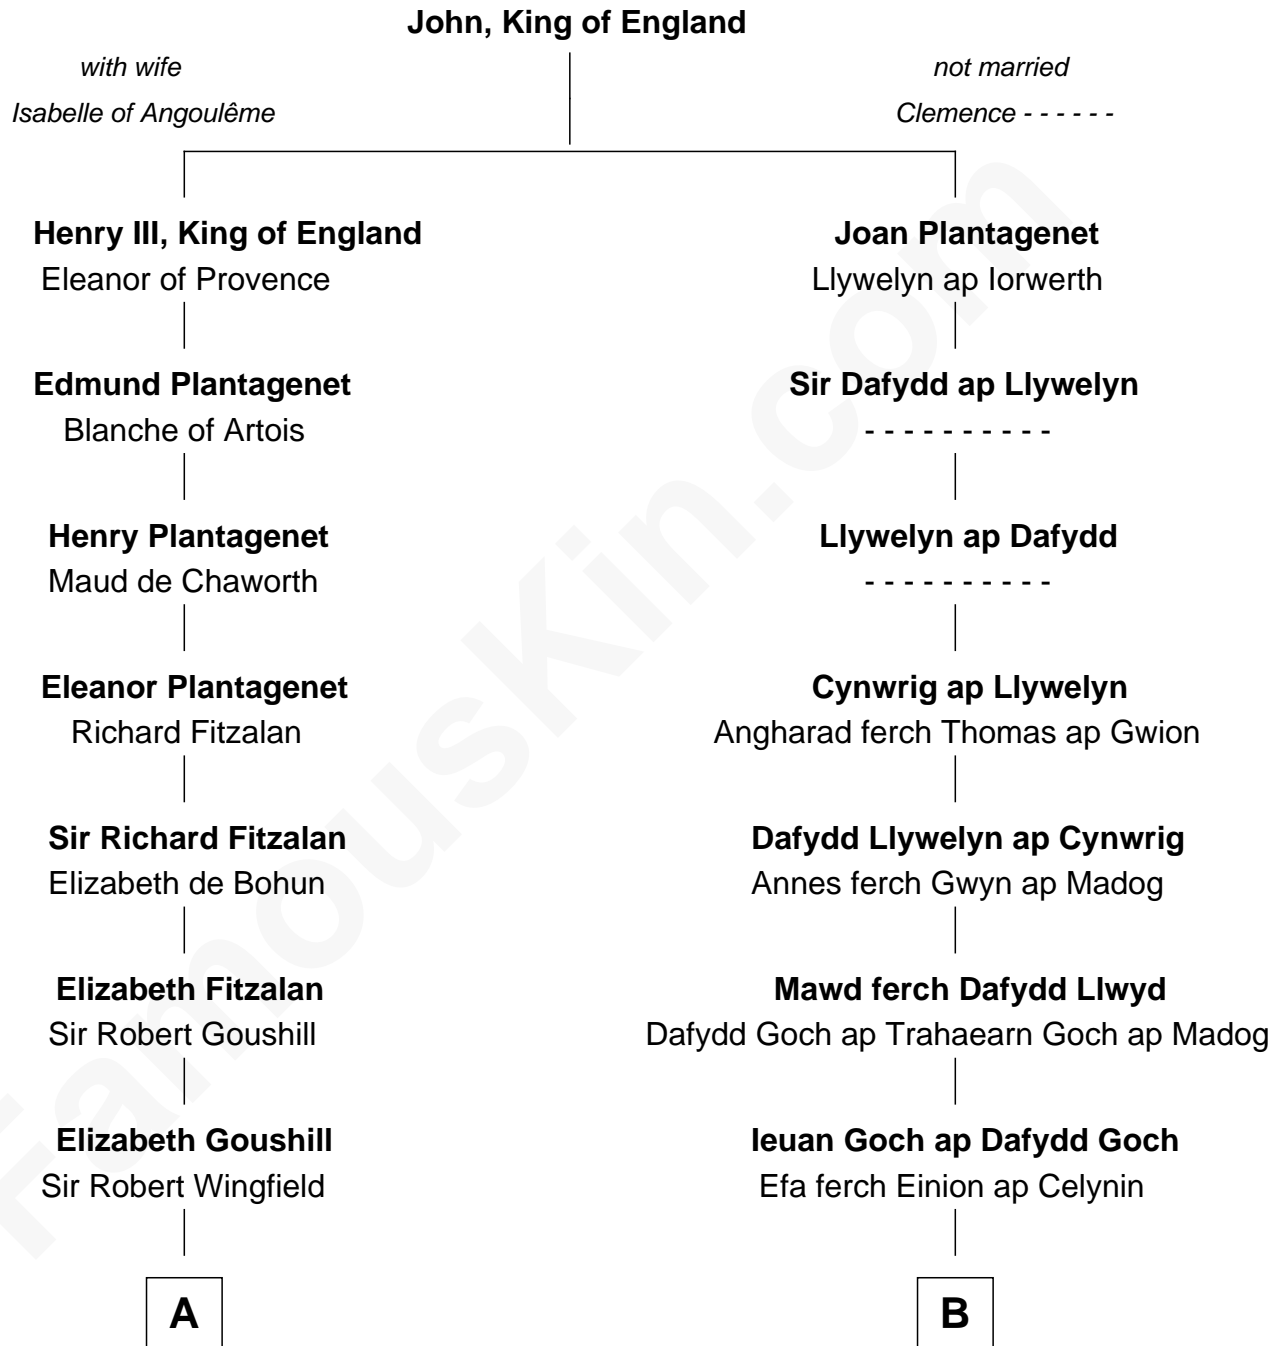

**FamousKin.com**  
**Relationship Chart of**  
**Franklin D. Roosevelt**  
*32nd U.S. President*

17th cousin 4 times removed of

**Elihu Yale**

*Benefactor and Namesake of Yale College*

**C**

Joseph Church

Deborah Perry

Deborah P. Church

Warren Delano

Warren Delano

Catharine Robbins Lyman

Sara Delano

James Roosevelt

Franklin D. Roosevelt

*32nd U.S. President*

FamousKin.com