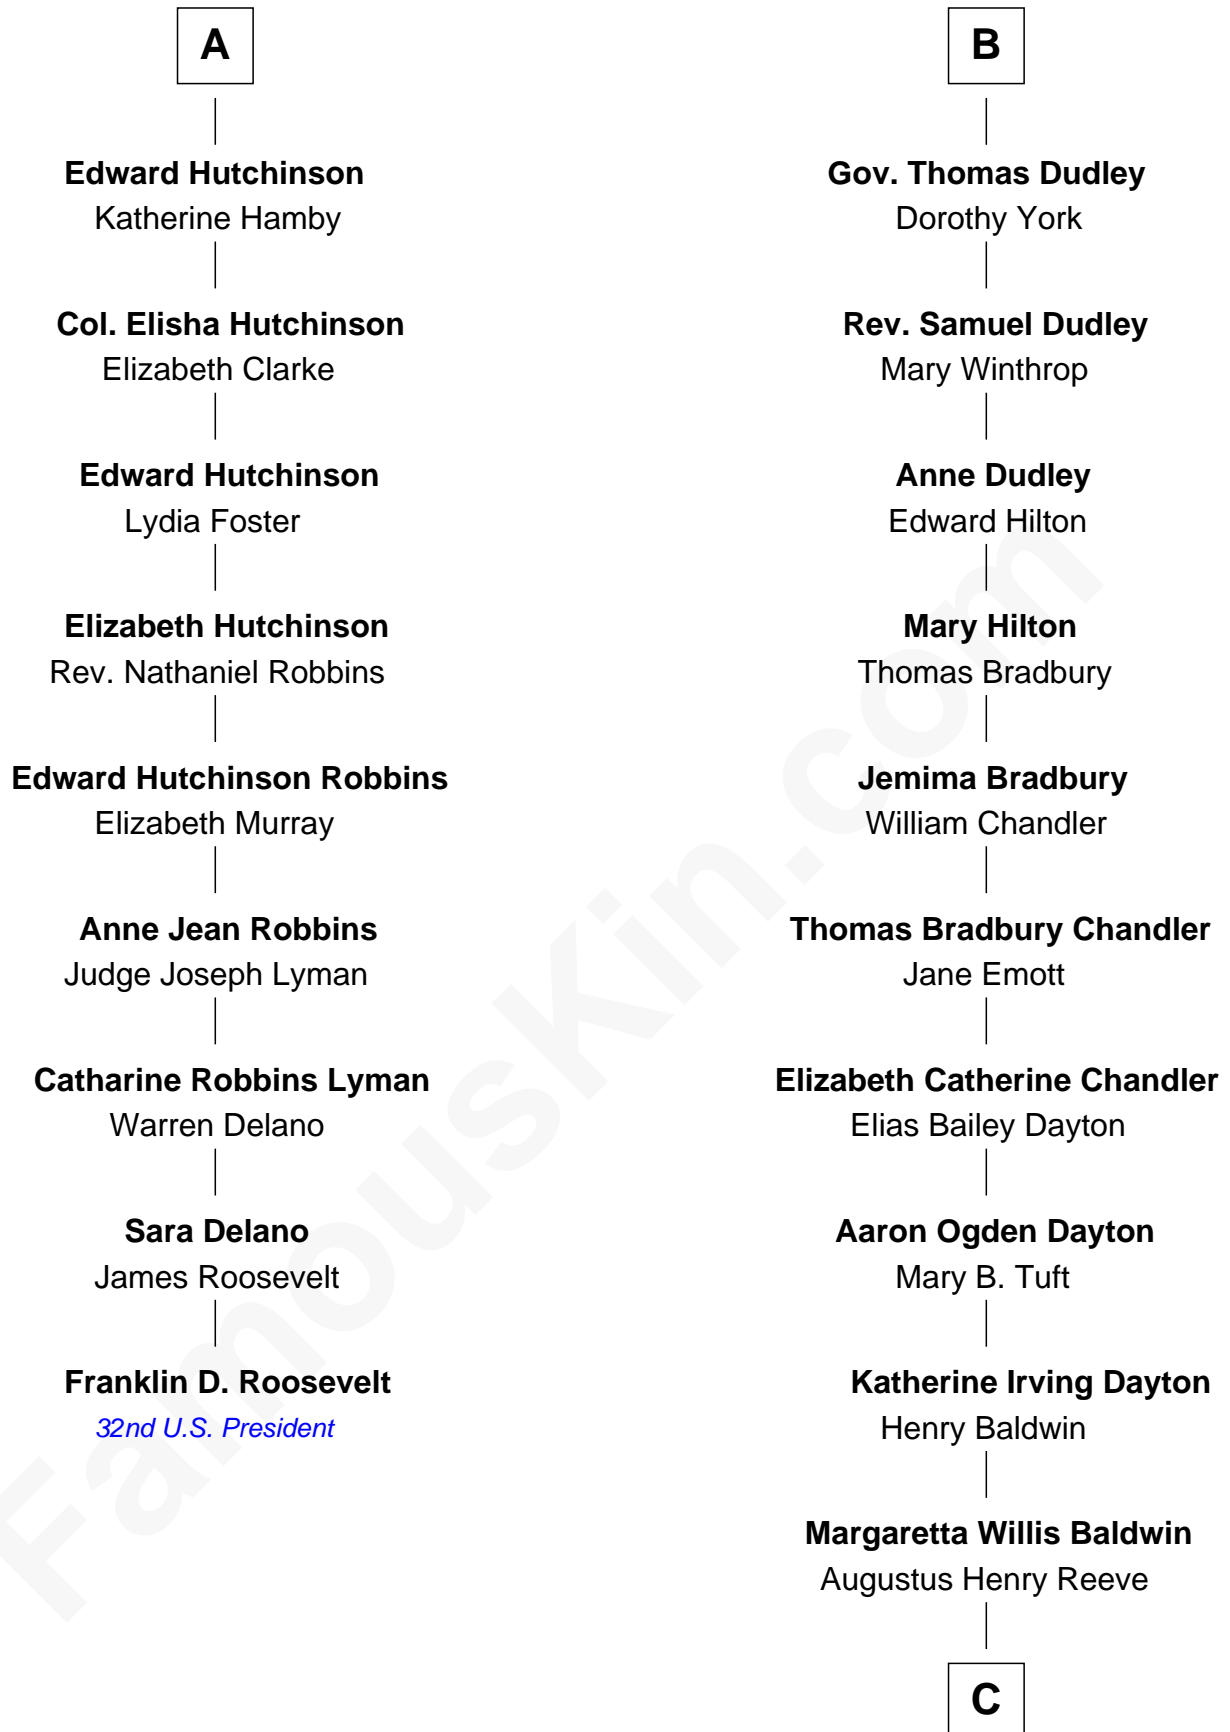

FamousKin.com
Relationship Chart of
Franklin D. Roosevelt
32nd U.S. President

15th cousin 4 times removed of
Christopher Reeve
Movie Actor

C

Richard Henry Reeve

Anne Conrad D'Olier

Franklin D'Olier Reeve

Barbara Pitney Lamb