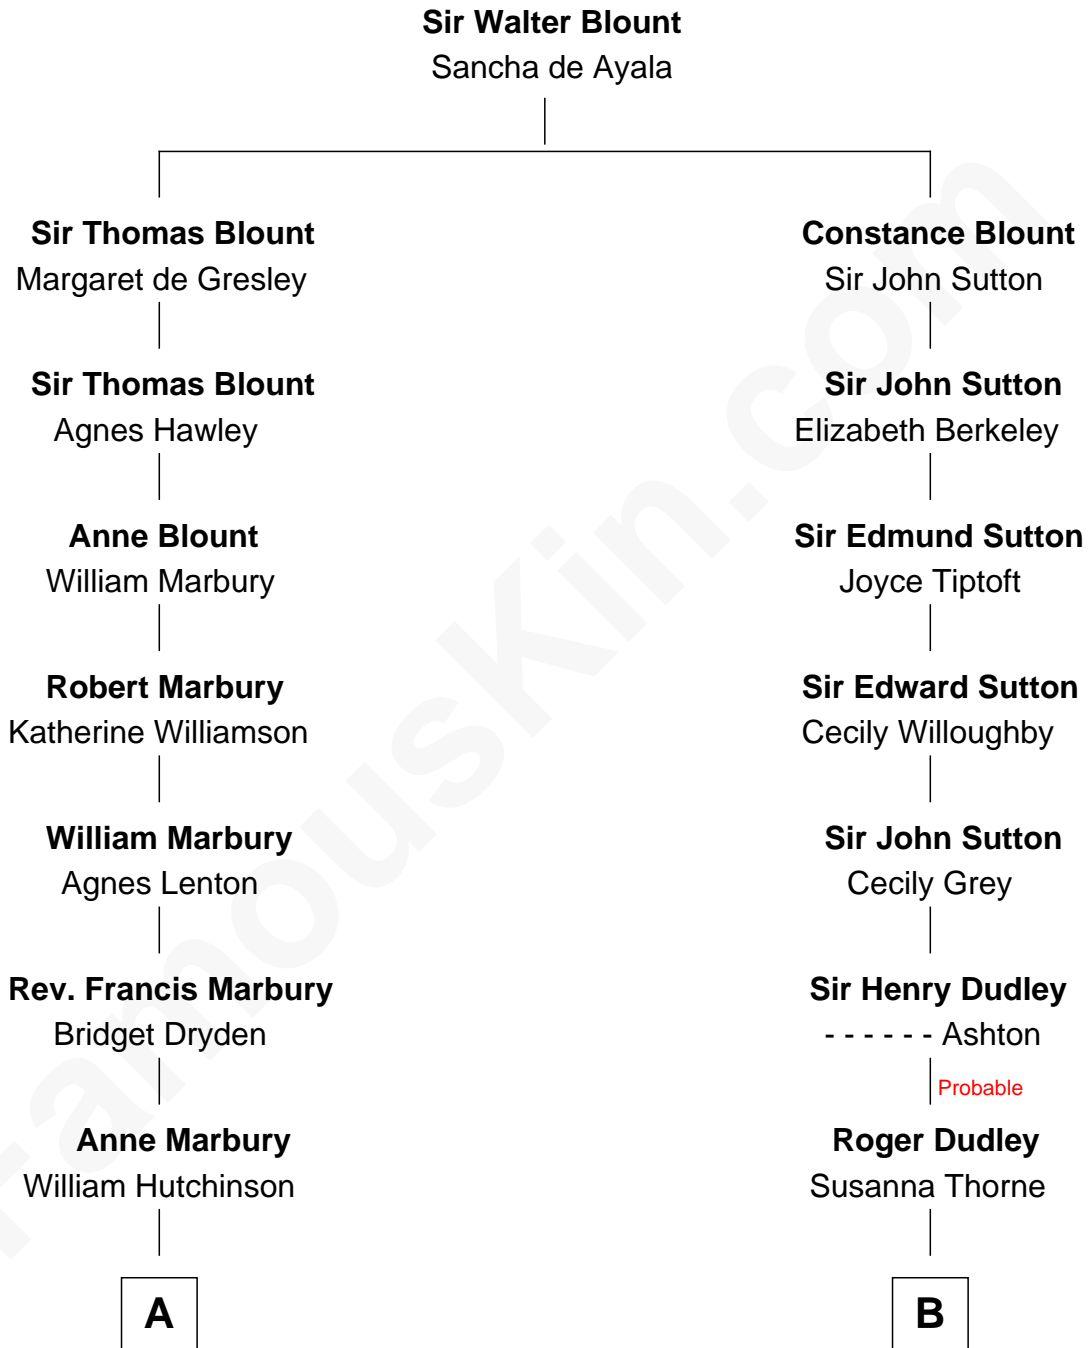

FamousKin.com
Relationship Chart of
Franklin D. Roosevelt
32nd U.S. President

15th cousin 4 times removed of
Christopher Reeve
Movie Actor

C

Richard Henry Reeve

Anne Conrad D'Olier

Franklin D'Olier Reeve

Barbara Pitney Lamb