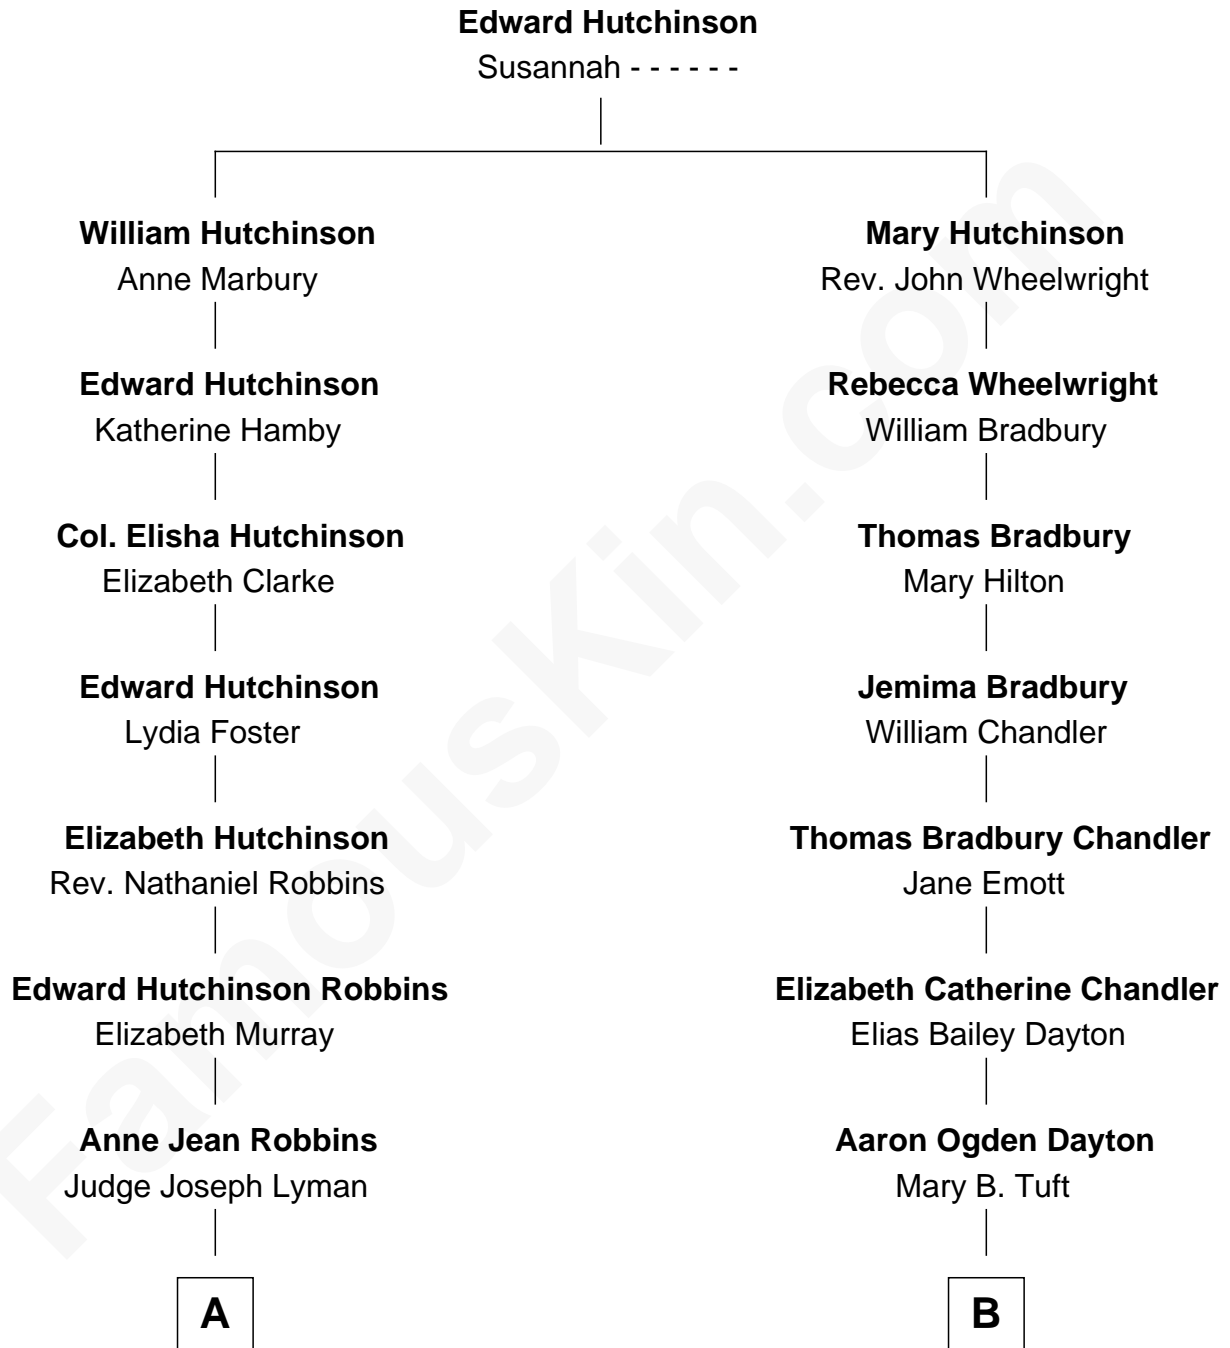

FamousKin.com
Relationship Chart of
Franklin D. Roosevelt
32nd U.S. President

9th cousin 2 times removed of
Christopher Reeve
Movie Actor

A

Catharine Robbins Lyman

Warren Delano

Sara Delano

James Roosevelt

Franklin D. Roosevelt

32nd U.S. President

B

Katherine Irving Dayton

Henry Baldwin

Margaretta Willis Baldwin

Augustus Henry Reeve

Richard Henry Reeve

Anne Conrad D'Olier