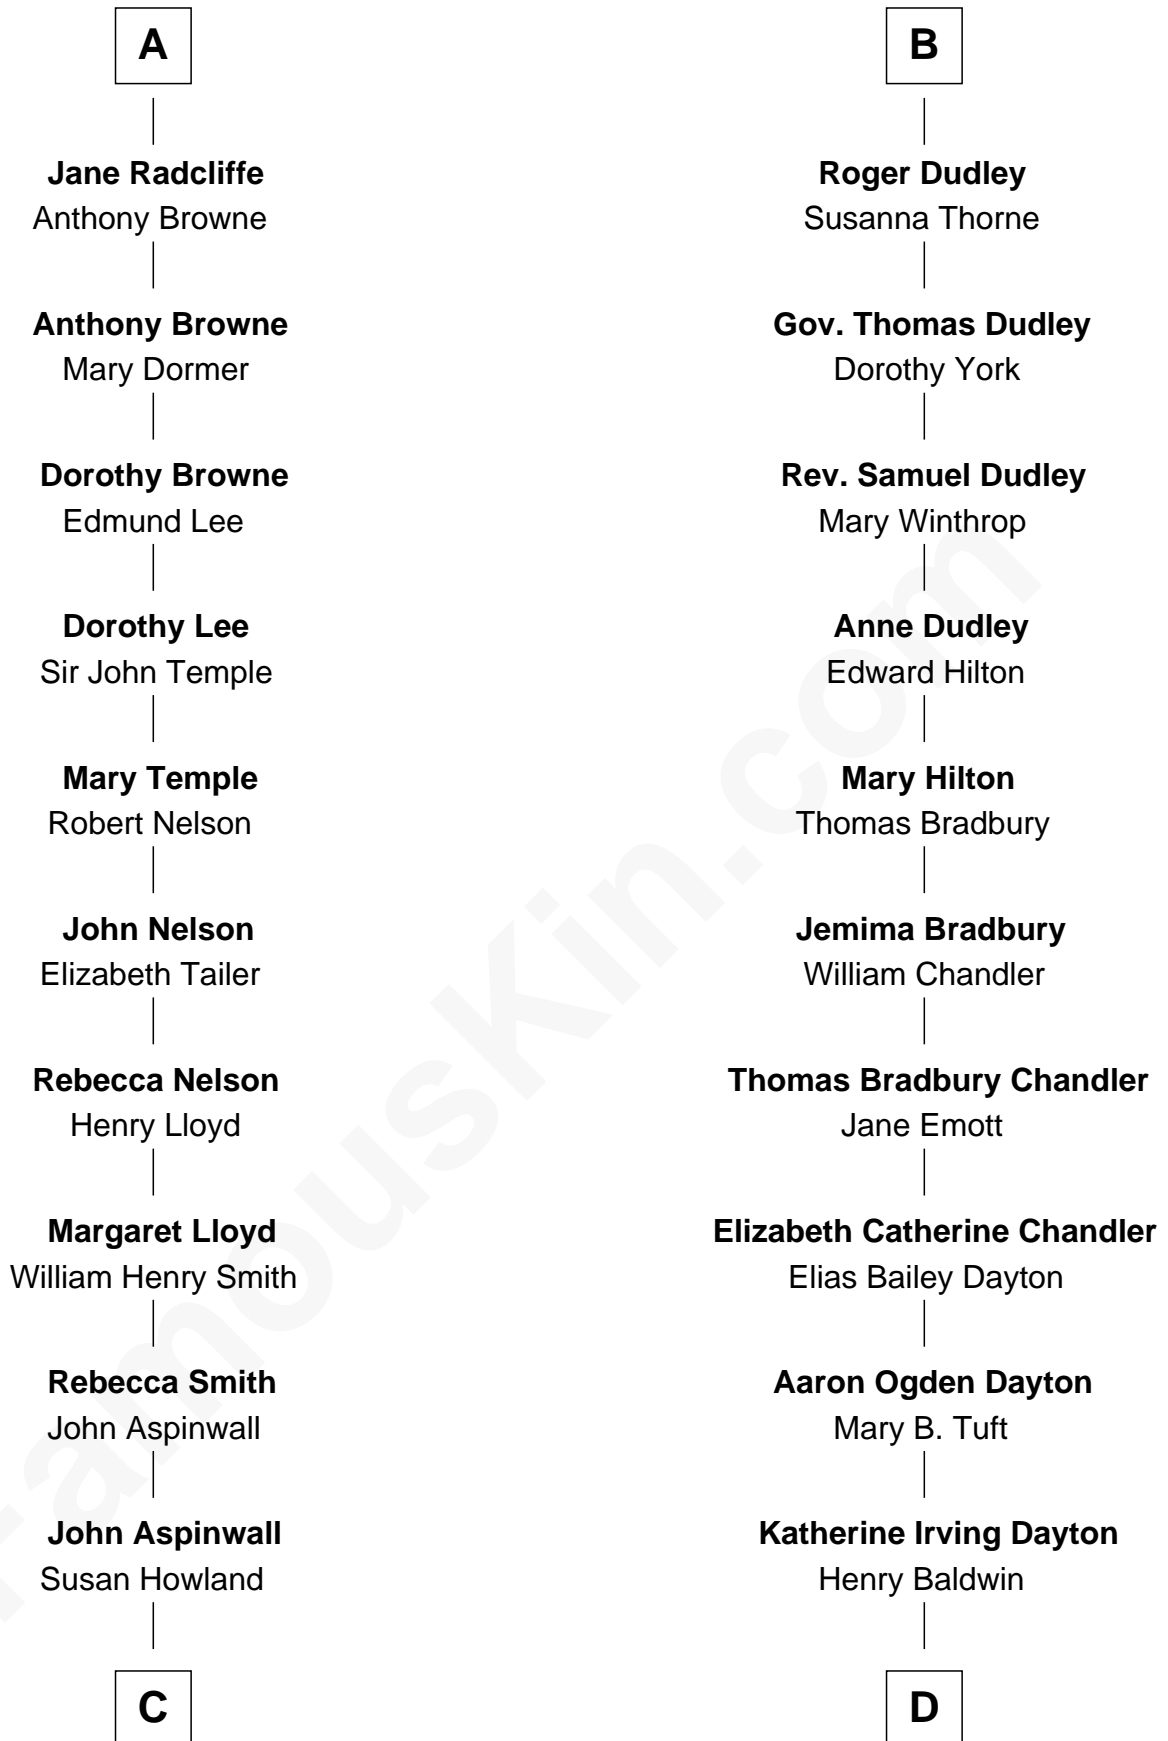

FamousKin.com
Relationship Chart of
Franklin D. Roosevelt
32nd U.S. President

19th cousin 1 time removed of
Christopher Reeve
Movie Actor

C

Mary Rebecca Aspinwall

Isaac Daniel Roosevelt

James Roosevelt

Sara Delano

Franklin D. Roosevelt

32nd U.S. President

D

Margaretta Willis Baldwin

Augustus Henry Reeve

Richard Henry Reeve

Anne Conrad D'Olier

Franklin D'Olier Reeve