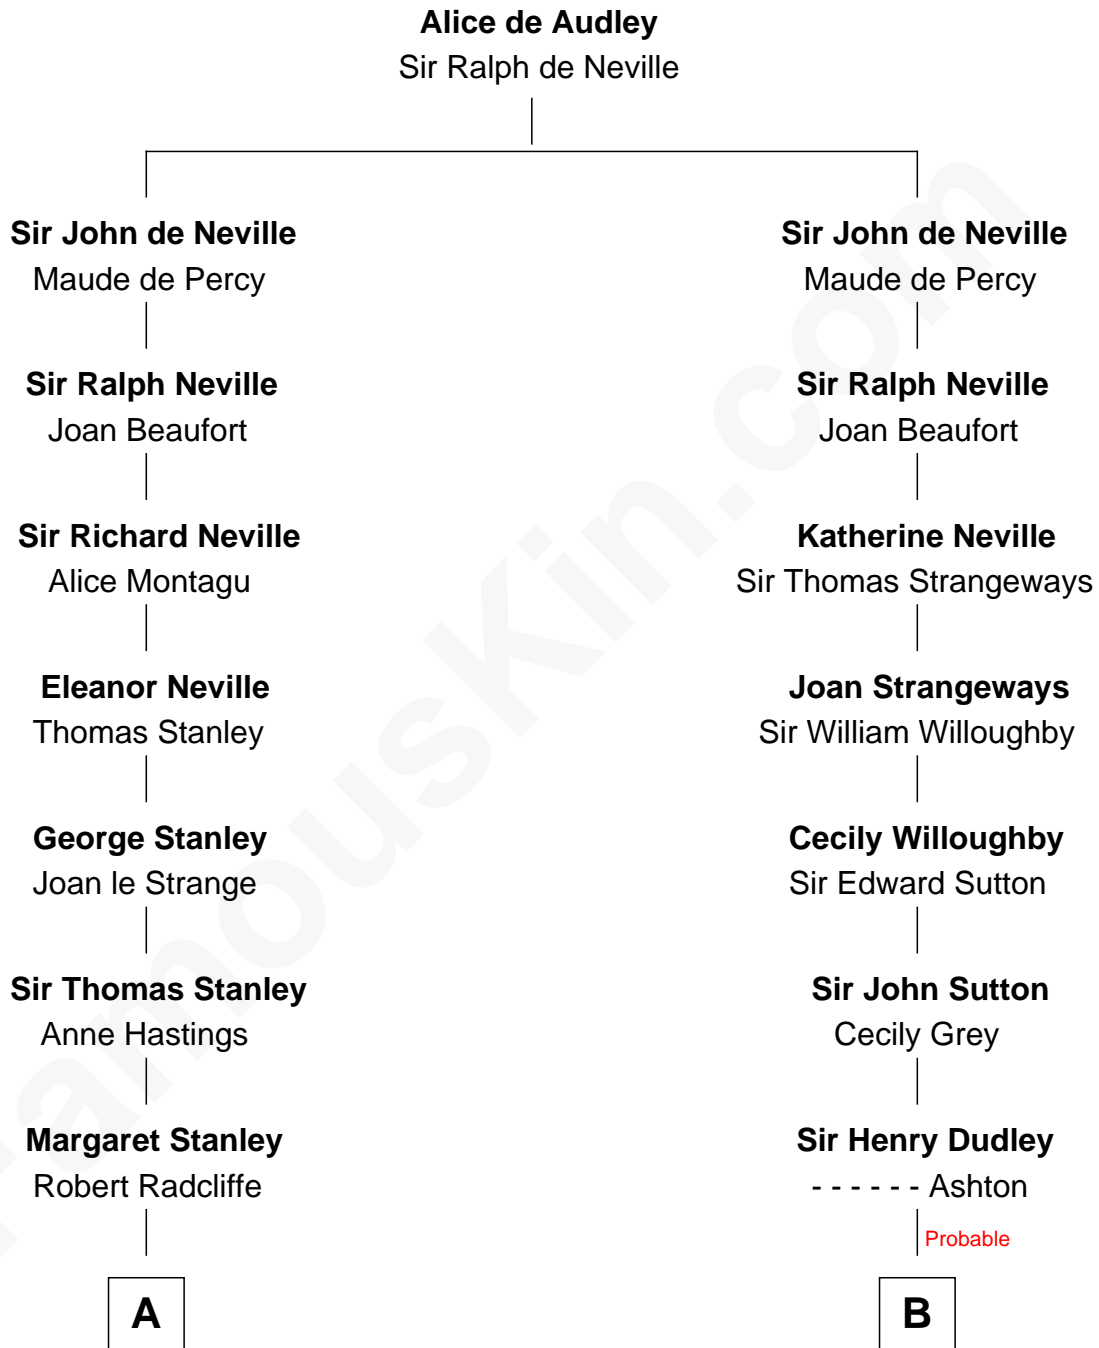

FamousKin.com
Relationship Chart of
Franklin D. Roosevelt
32nd U.S. President

19th cousin 1 time removed of
Christopher Reeve
Movie Actor

C

Mary Rebecca Aspinwall

Isaac Daniel Roosevelt

James Roosevelt

Sara Delano

Franklin D. Roosevelt

32nd U.S. President

D

Margaretta Willis Baldwin

Augustus Henry Reeve

Richard Henry Reeve

Anne Conrad D'Olier

Franklin D'Olier Reeve