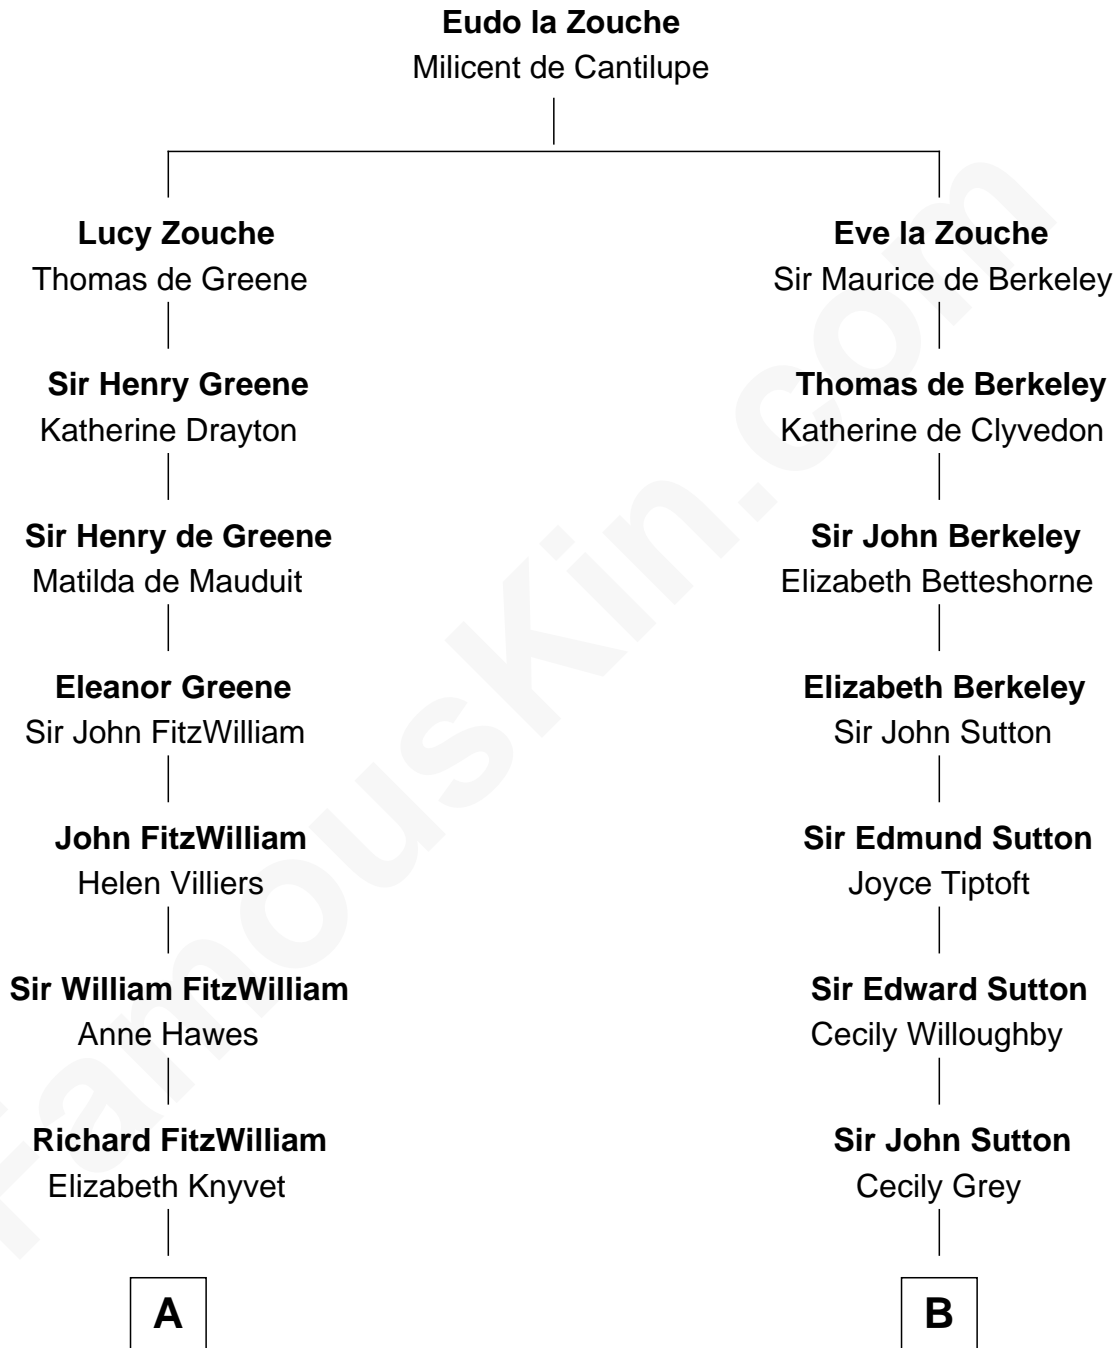

FamousKin.com
Relationship Chart of
Franklin D. Roosevelt
32nd U.S. President

18th cousin 3 times removed of
Christopher Reeve
Movie Actor

C

James Roosevelt

Sara Delano

Franklin D. Roosevelt

32nd U.S. President