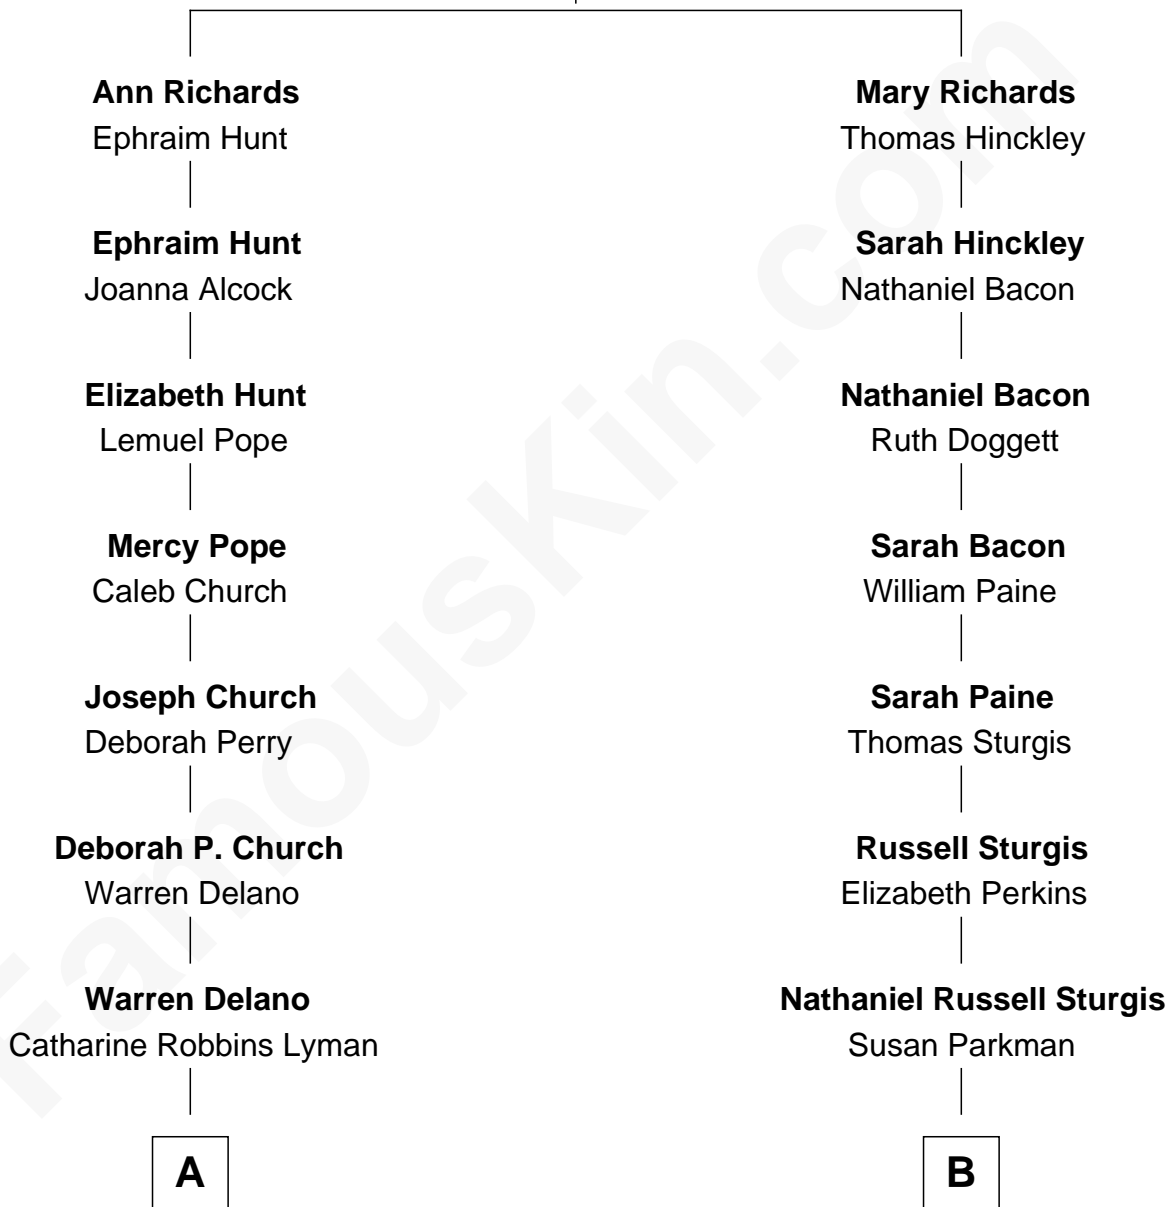

FamousKin.com

Relationship Chart of

Franklin D. Roosevelt

32nd U.S. President

8th cousin of

Colonel Robert Gould Shaw

U.S. Civil War leader of film "Glory" fame

Thomas Richards

Welthian - - - - -

A

Sara Delano
James Roosevelt

Franklin D. Roosevelt
32nd U.S. President

B

Sarah Blake Sturgis
Francis George Shaw

Colonel Robert Gould Shaw
Main character in film "Glory"

FamousKin.com