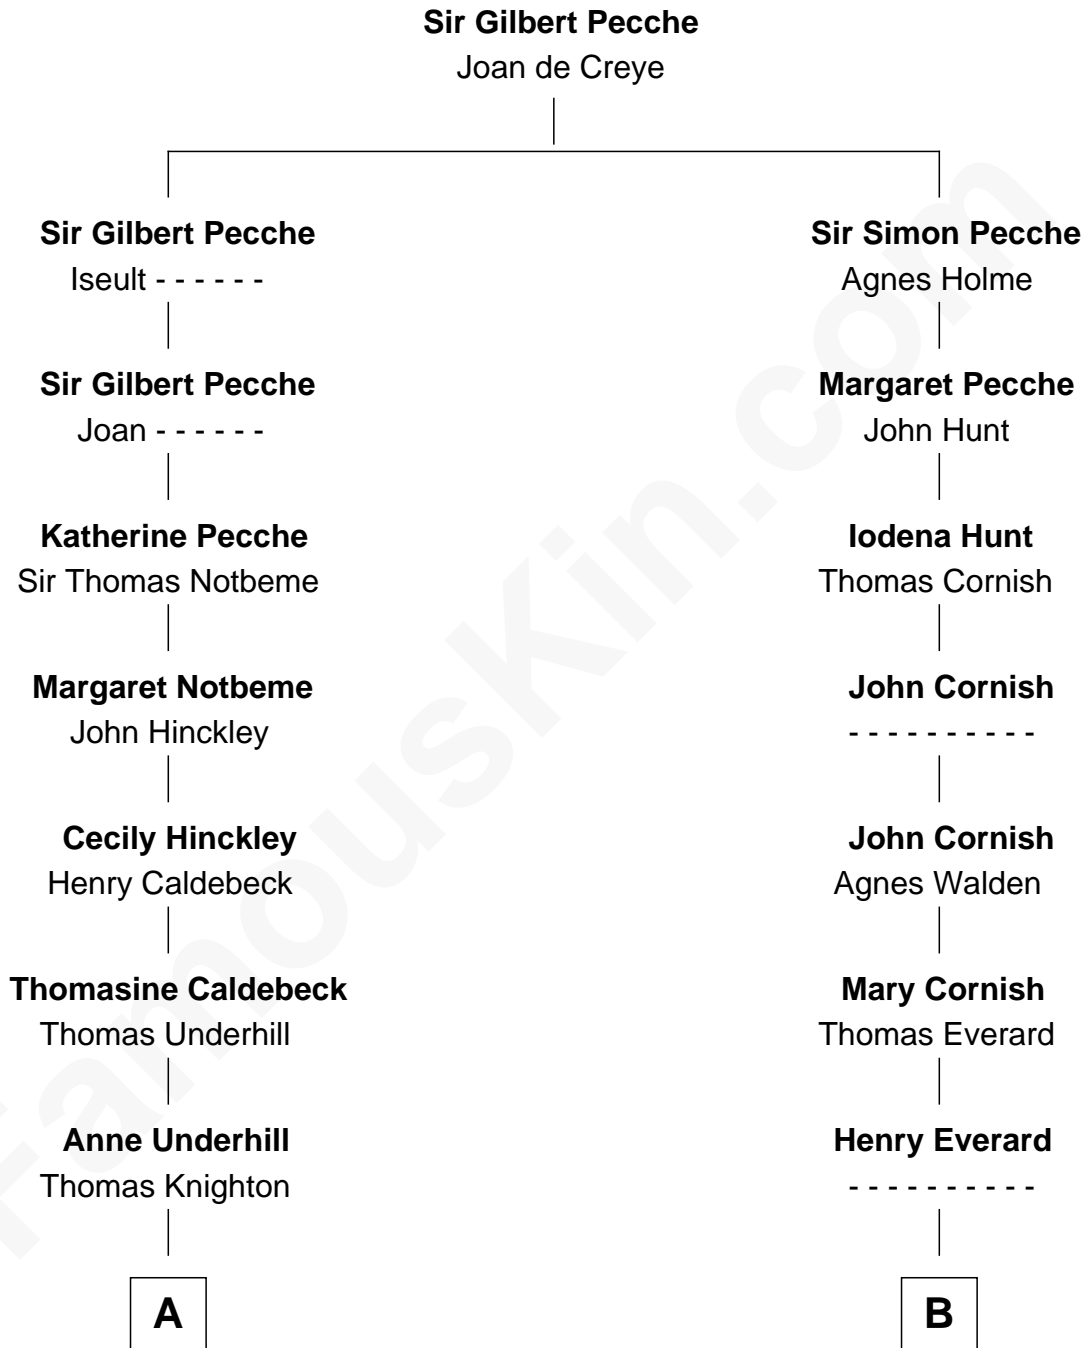

FamousKin.com
Relationship Chart of
Franklin D. Roosevelt
32nd U.S. President

16th cousin 3 times removed of
Colonel Robert Gould Shaw
U.S. Civil War leader of film "Glory" fame

C

Isaac Daniel Roosevelt
Mary Rebecca Aspinwall

James Roosevelt
Sara Delano

Franklin D. Roosevelt
32nd U.S. President

FamousKin.com