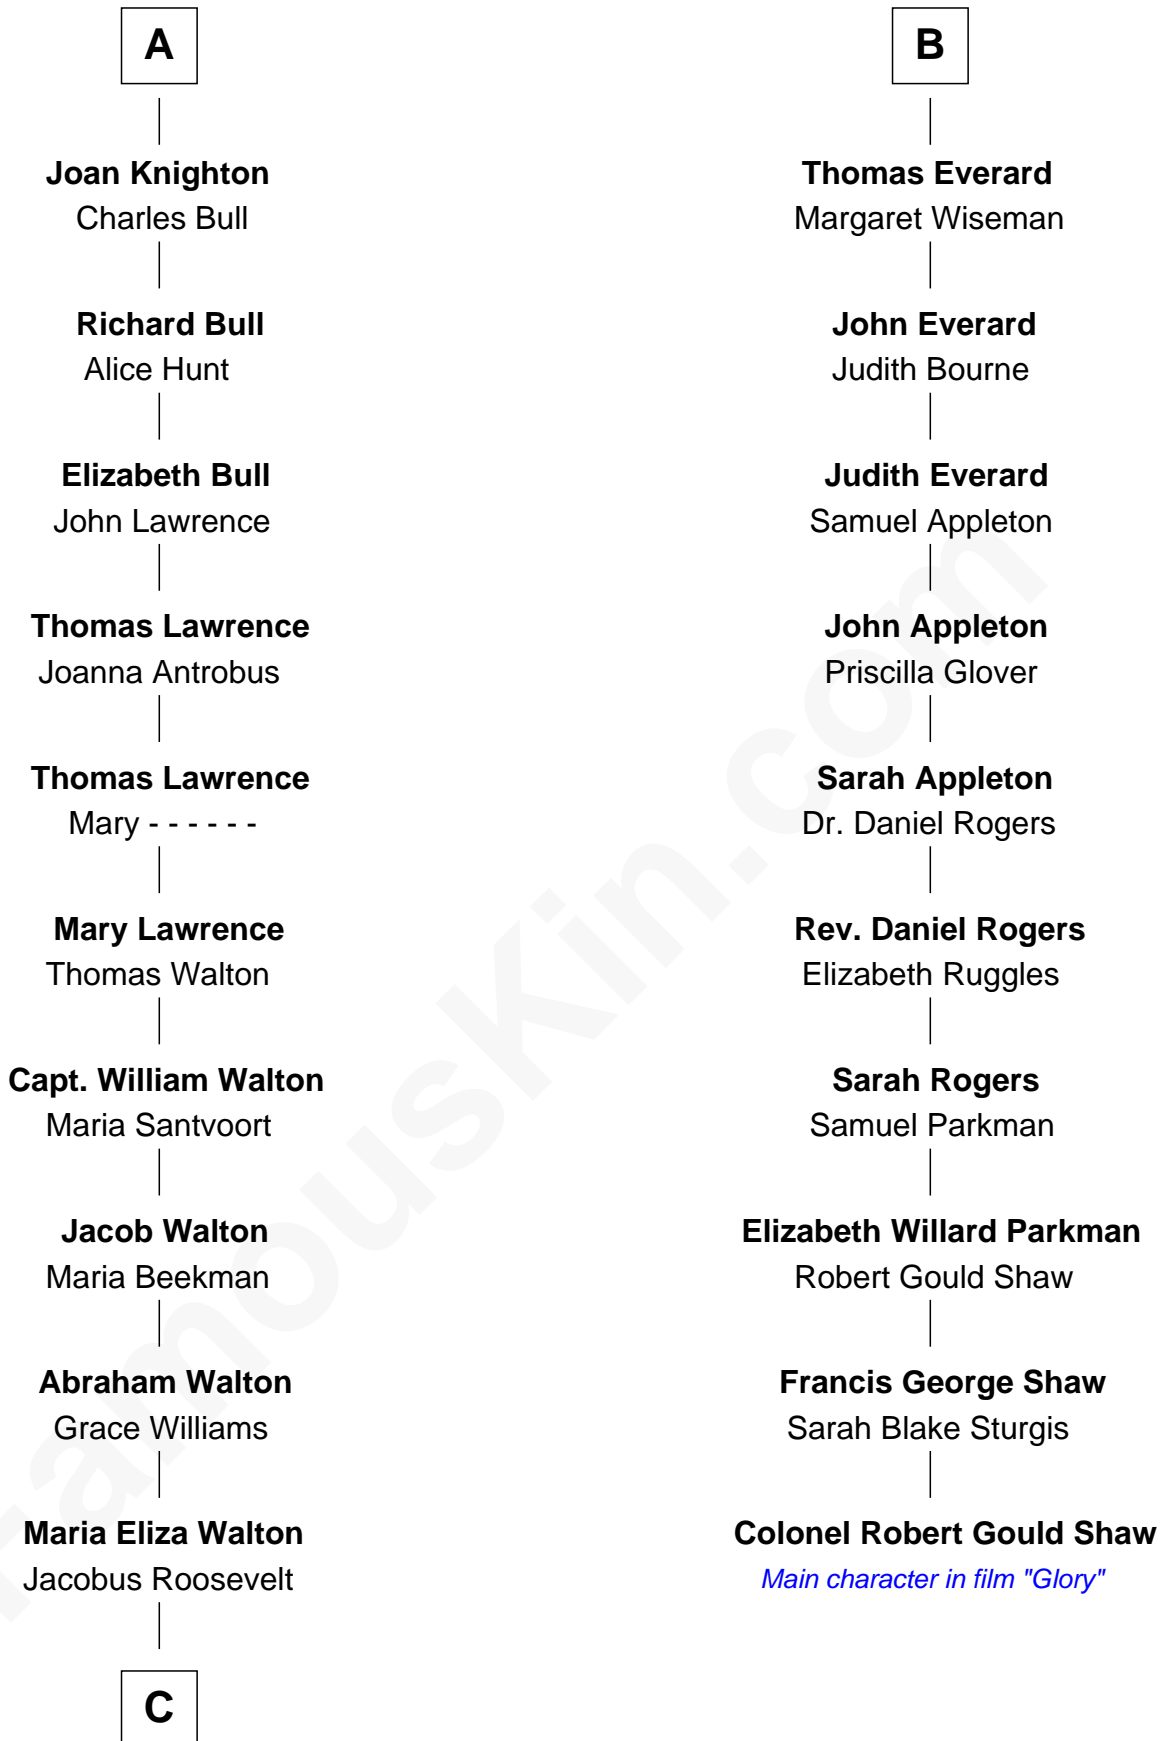

FamousKin.com
Relationship Chart of
Franklin D. Roosevelt
32nd U.S. President

16th cousin 3 times removed of
Colonel Robert Gould Shaw
U.S. Civil War leader of film "Glory" fame

C

Isaac Daniel Roosevelt
Mary Rebecca Aspinwall

James Roosevelt
Sara Delano

Franklin D. Roosevelt
32nd U.S. President

FamousKin.com