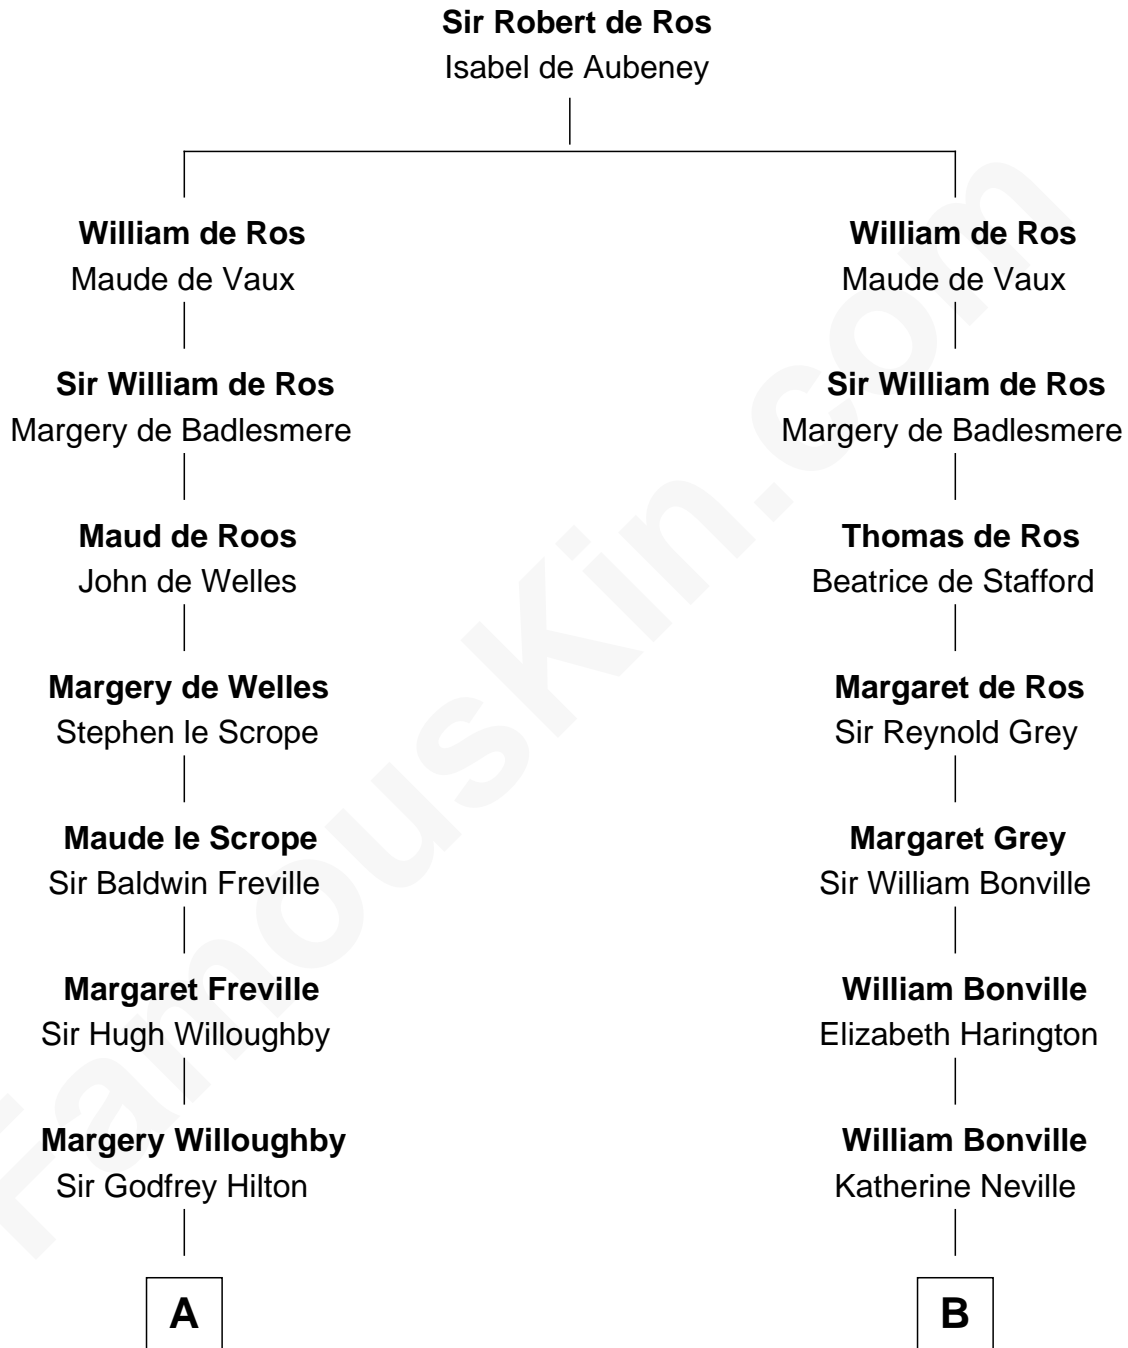

FamousKin.com
Relationship Chart of
Franklin D. Roosevelt
32nd U.S. President

19th cousin 1 time removed of
Colonel Robert Gould Shaw
U.S. Civil War leader of film "Glory" fame

C

Anne Jean Robbins
Judge Joseph Lyman

Catharine Robbins Lyman
Warren Delano

Sara Delano
James Roosevelt

Franklin D. Roosevelt
32nd U.S. President

D

Elizabeth Willard Parkman
Robert Gould Shaw

Francis George Shaw
Sarah Blake Sturgis

Colonel Robert Gould Shaw
Main character in film "Glory"