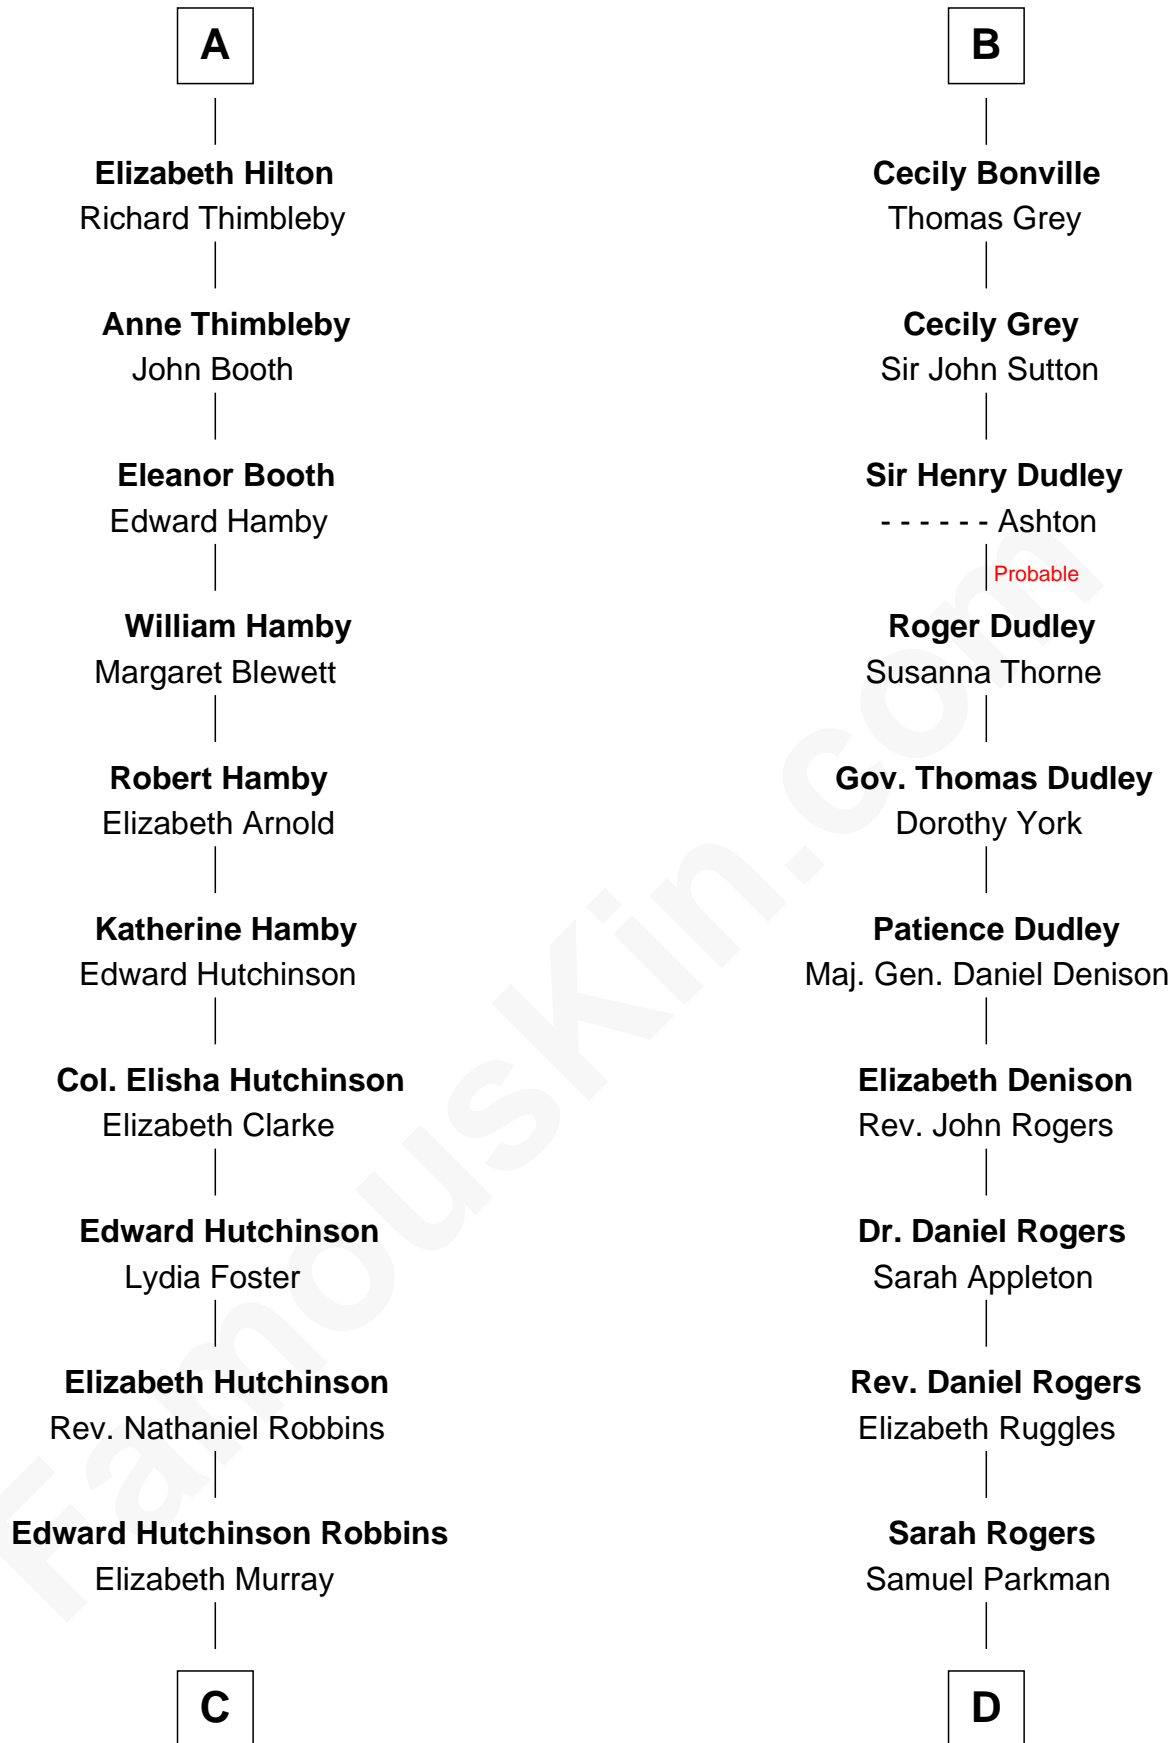

FamousKin.com
Relationship Chart of
Franklin D. Roosevelt
32nd U.S. President

19th cousin 1 time removed of
Colonel Robert Gould Shaw
U.S. Civil War leader of film "Glory" fame

C

Anne Jean Robbins
Judge Joseph Lyman

Catharine Robbins Lyman
Warren Delano

Sara Delano
James Roosevelt

Franklin D. Roosevelt
32nd U.S. President

D

Elizabeth Willard Parkman
Robert Gould Shaw

Francis George Shaw
Sarah Blake Sturgis

Colonel Robert Gould Shaw
Main character in film "Glory"