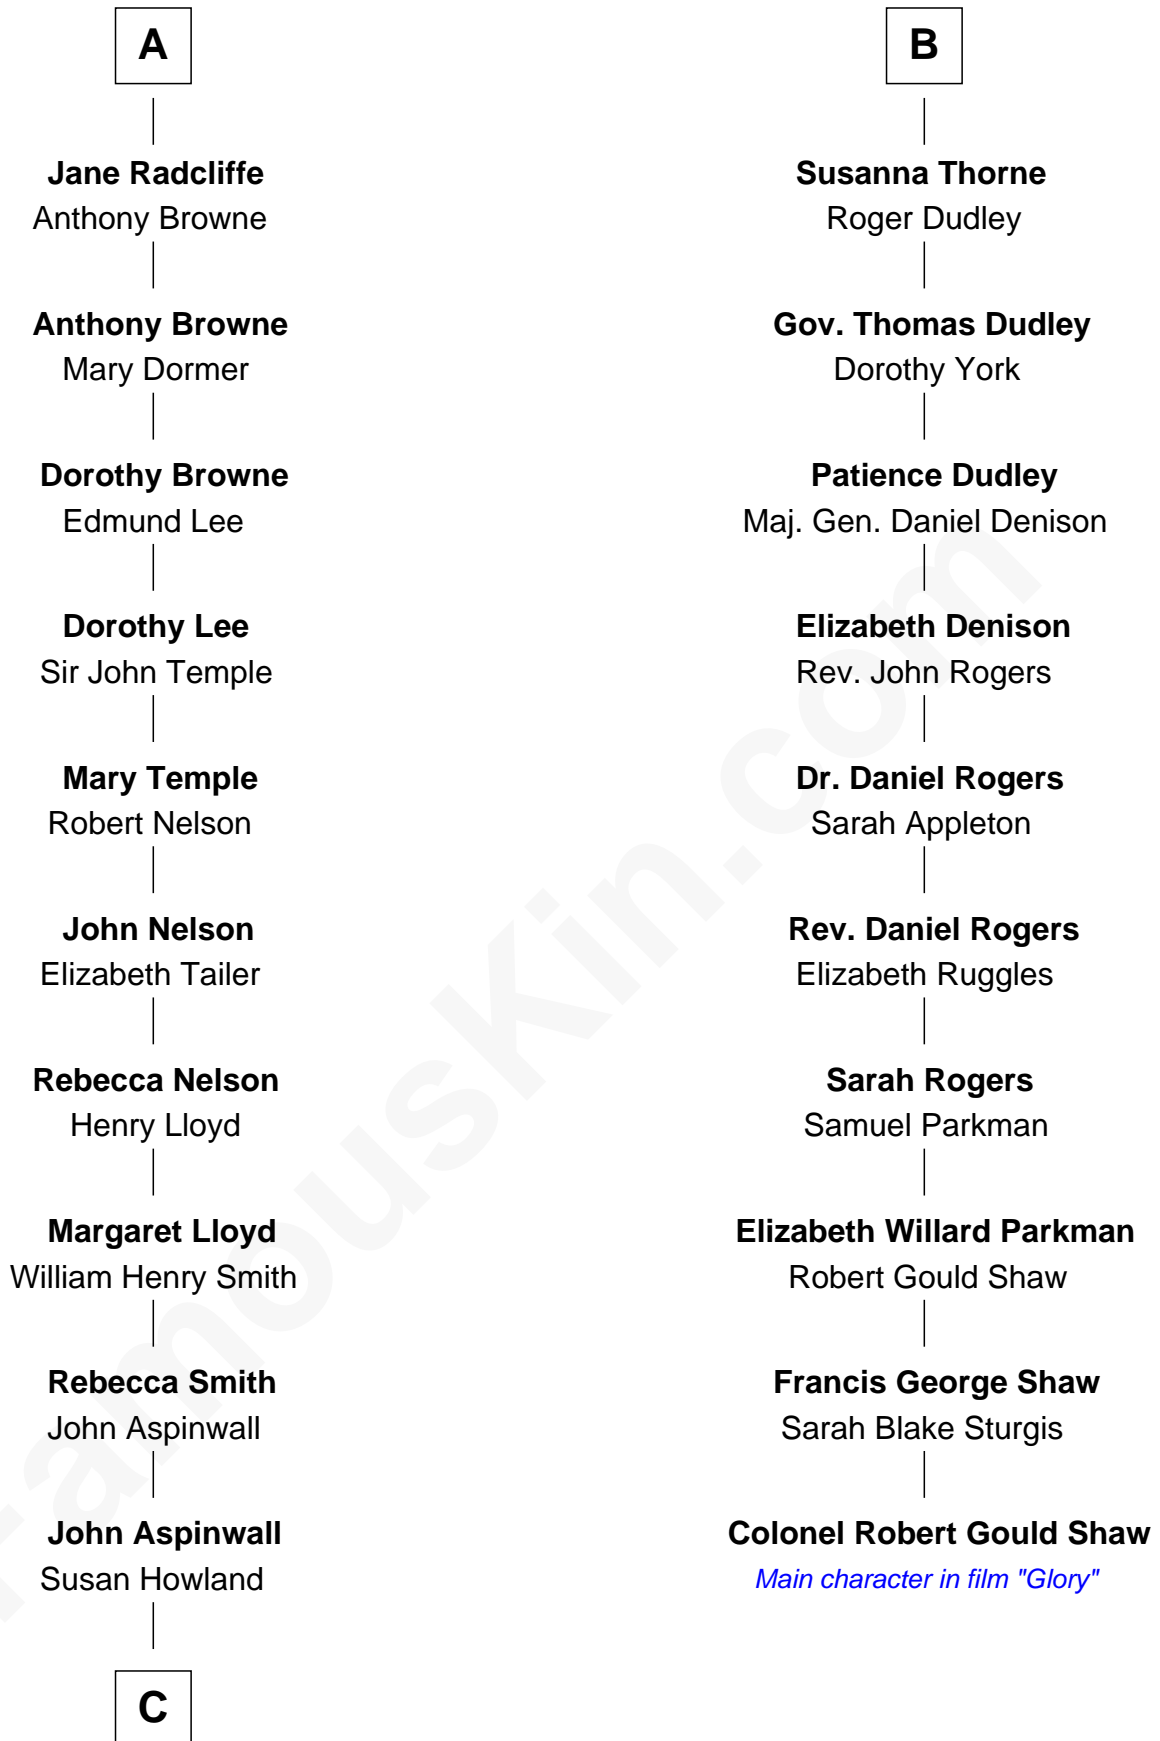

**FamousKin.com**  
**Relationship Chart of**  
**Franklin D. Roosevelt**  
*32nd U.S. President*

**16th cousin 3 times removed of**  
**Colonel Robert Gould Shaw**  
*U.S. Civil War leader of film "Glory" fame*

C

Mary Rebecca Aspinwall  
Isaac Daniel Roosevelt

James Roosevelt  
Sara Delano

Franklin D. Roosevelt  
*32nd U.S. President*

FamousKin.com