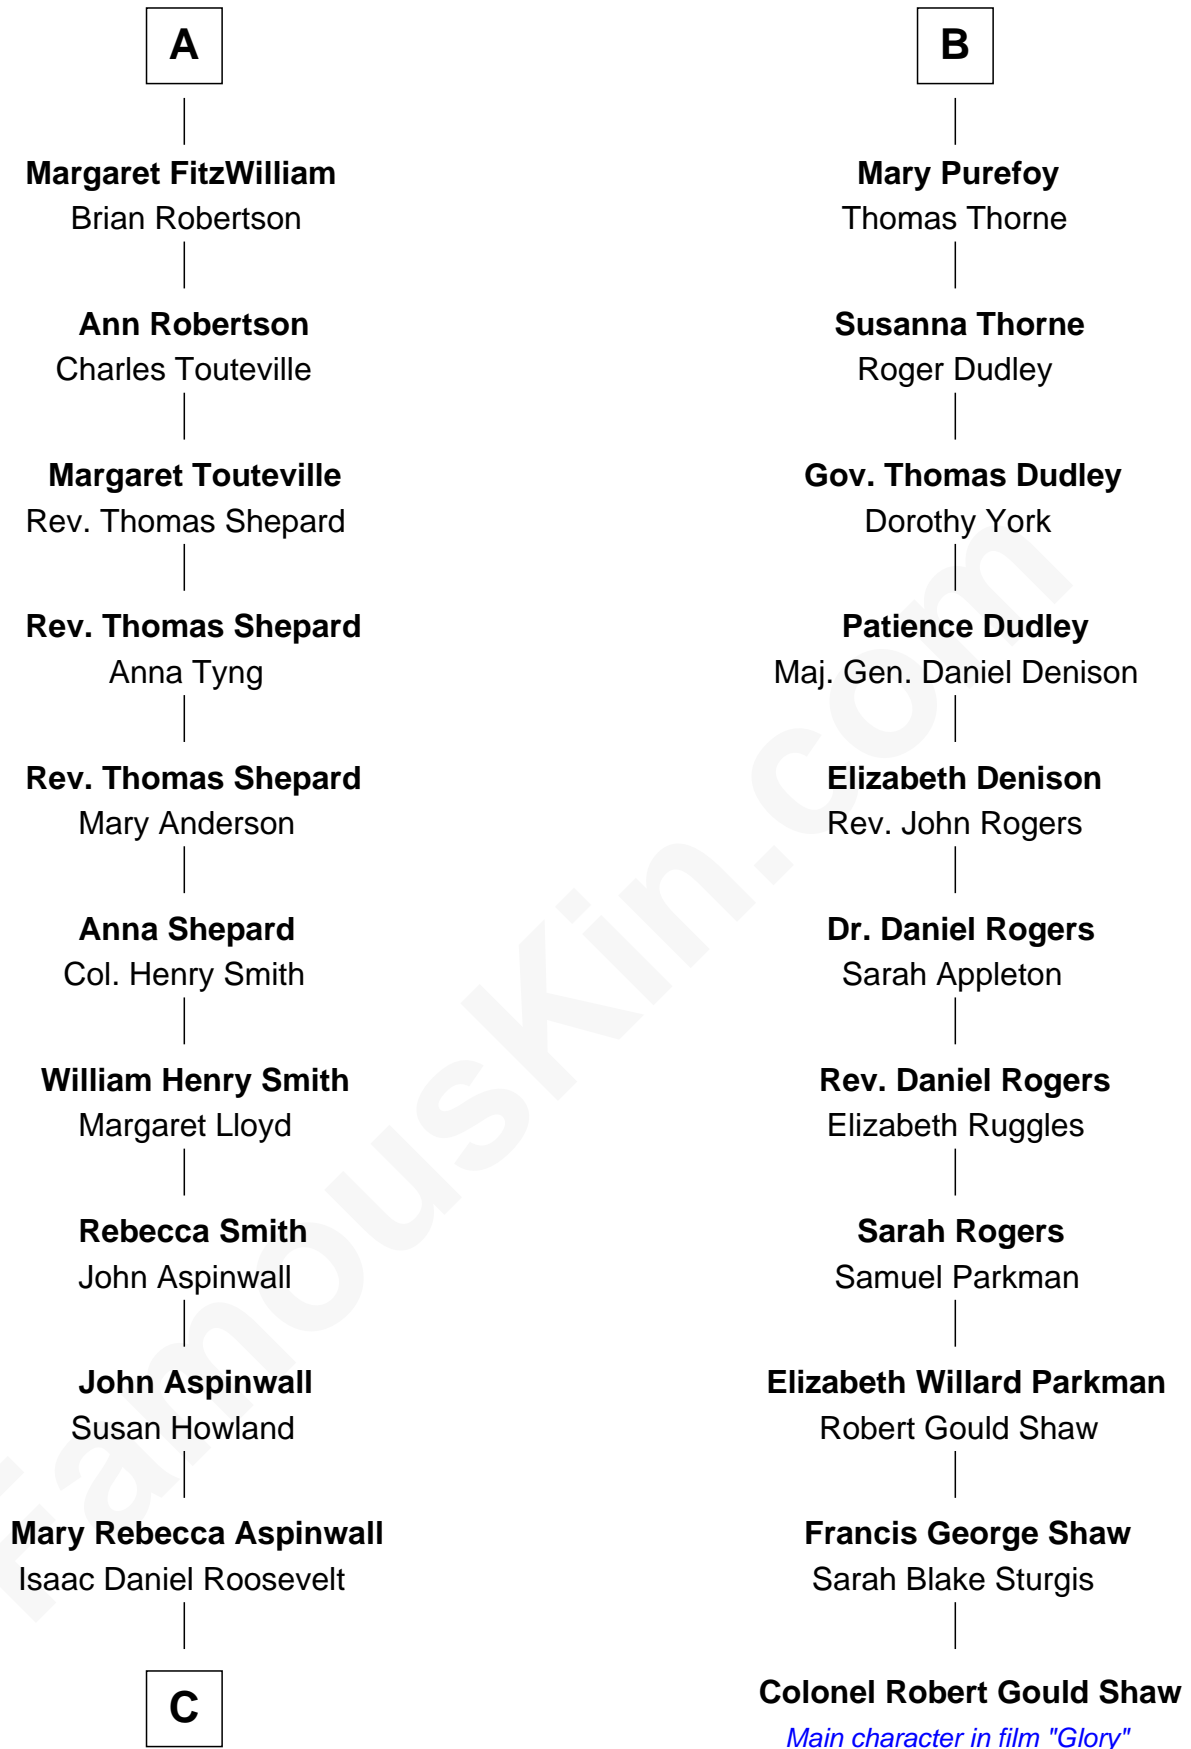

FamousKin.com
Relationship Chart of
Franklin D. Roosevelt
32nd U.S. President

17th cousin 1 time removed of
Colonel Robert Gould Shaw
U.S. Civil War leader of film "Glory" fame

C

James Roosevelt

Sara Delano

Franklin D. Roosevelt

32nd U.S. President

FamousKin.com