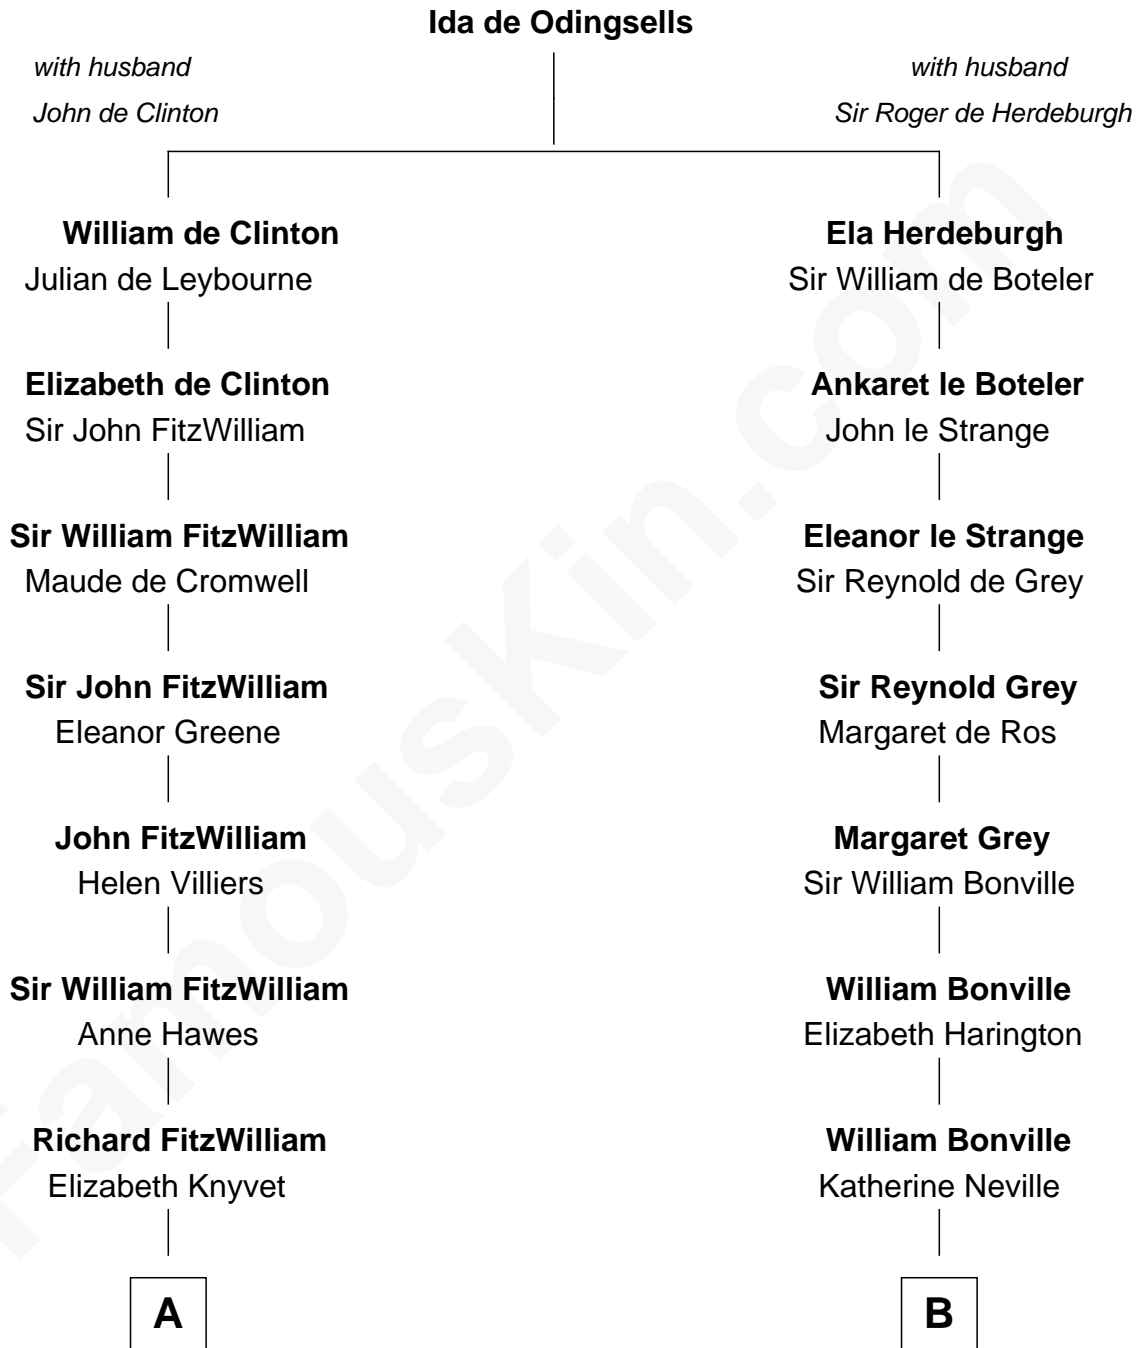

FamousKin.com
Relationship Chart of
Franklin D. Roosevelt
32nd U.S. President

18th cousin 1 time removed of
Colonel Robert Gould Shaw
U.S. Civil War leader of film "Glory" fame

C

James Roosevelt

Sara Delano

Franklin D. Roosevelt

32nd U.S. President

D

Elizabeth Willard Parkman

Robert Gould Shaw

Francis George Shaw

Sarah Blake Sturgis

Colonel Robert Gould Shaw

Main character in film "Glory"

FamousKin.com