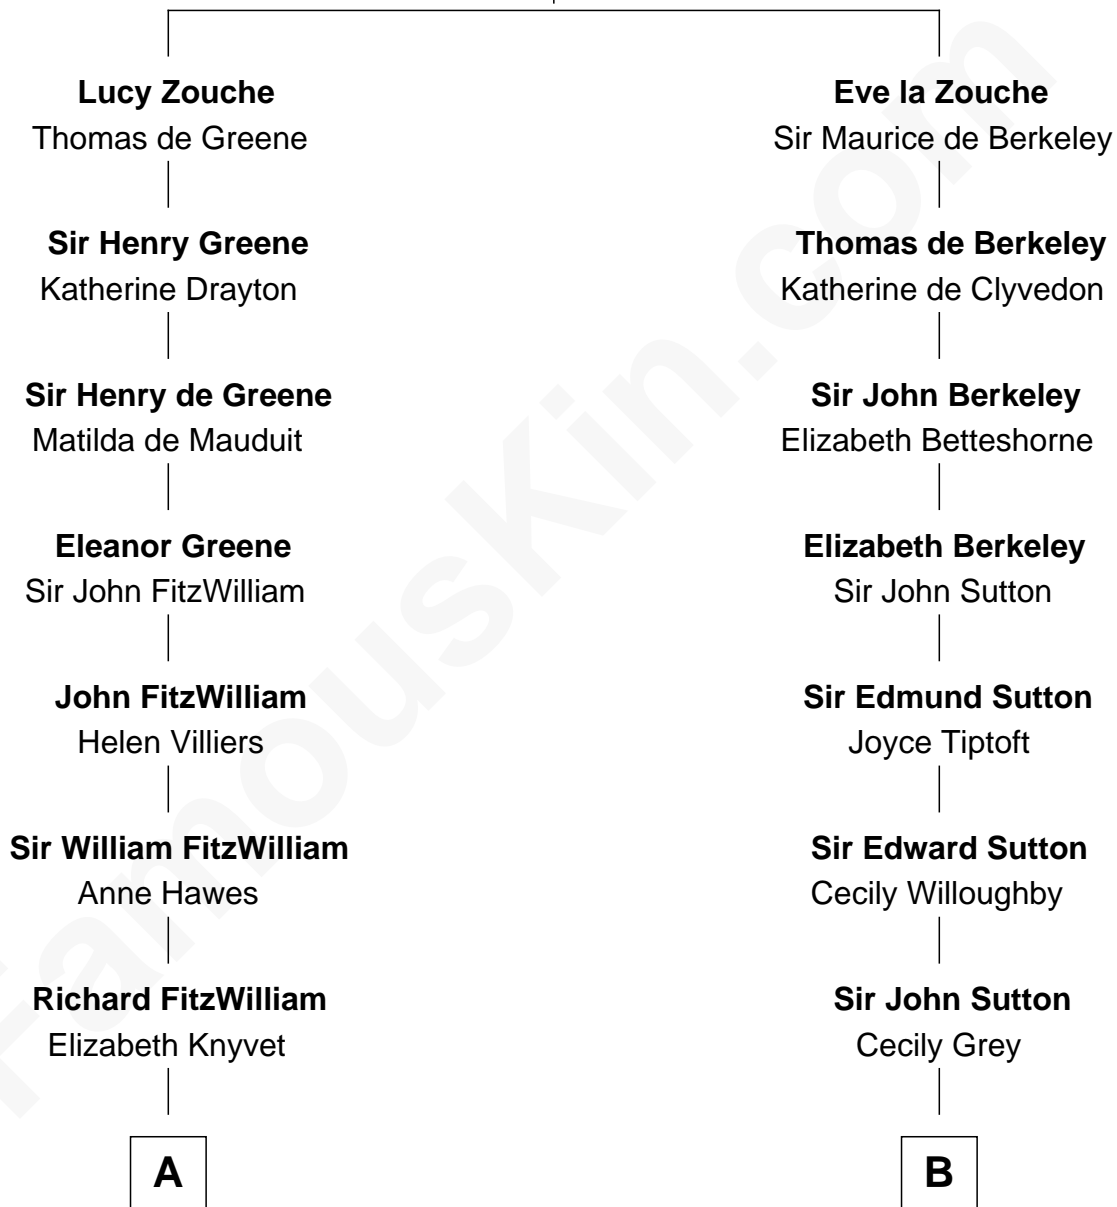

FamousKin.com

Relationship Chart of Franklin D. Roosevelt

32nd U.S. President

17th cousin 1 time removed of

Colonel Robert Gould Shaw

U.S. Civil War leader of film "Glory" fame

Eudo la Zouche
Milicent de Cantilupe

C

James Roosevelt

Sara Delano

Franklin D. Roosevelt

32nd U.S. President

FamousKin.com