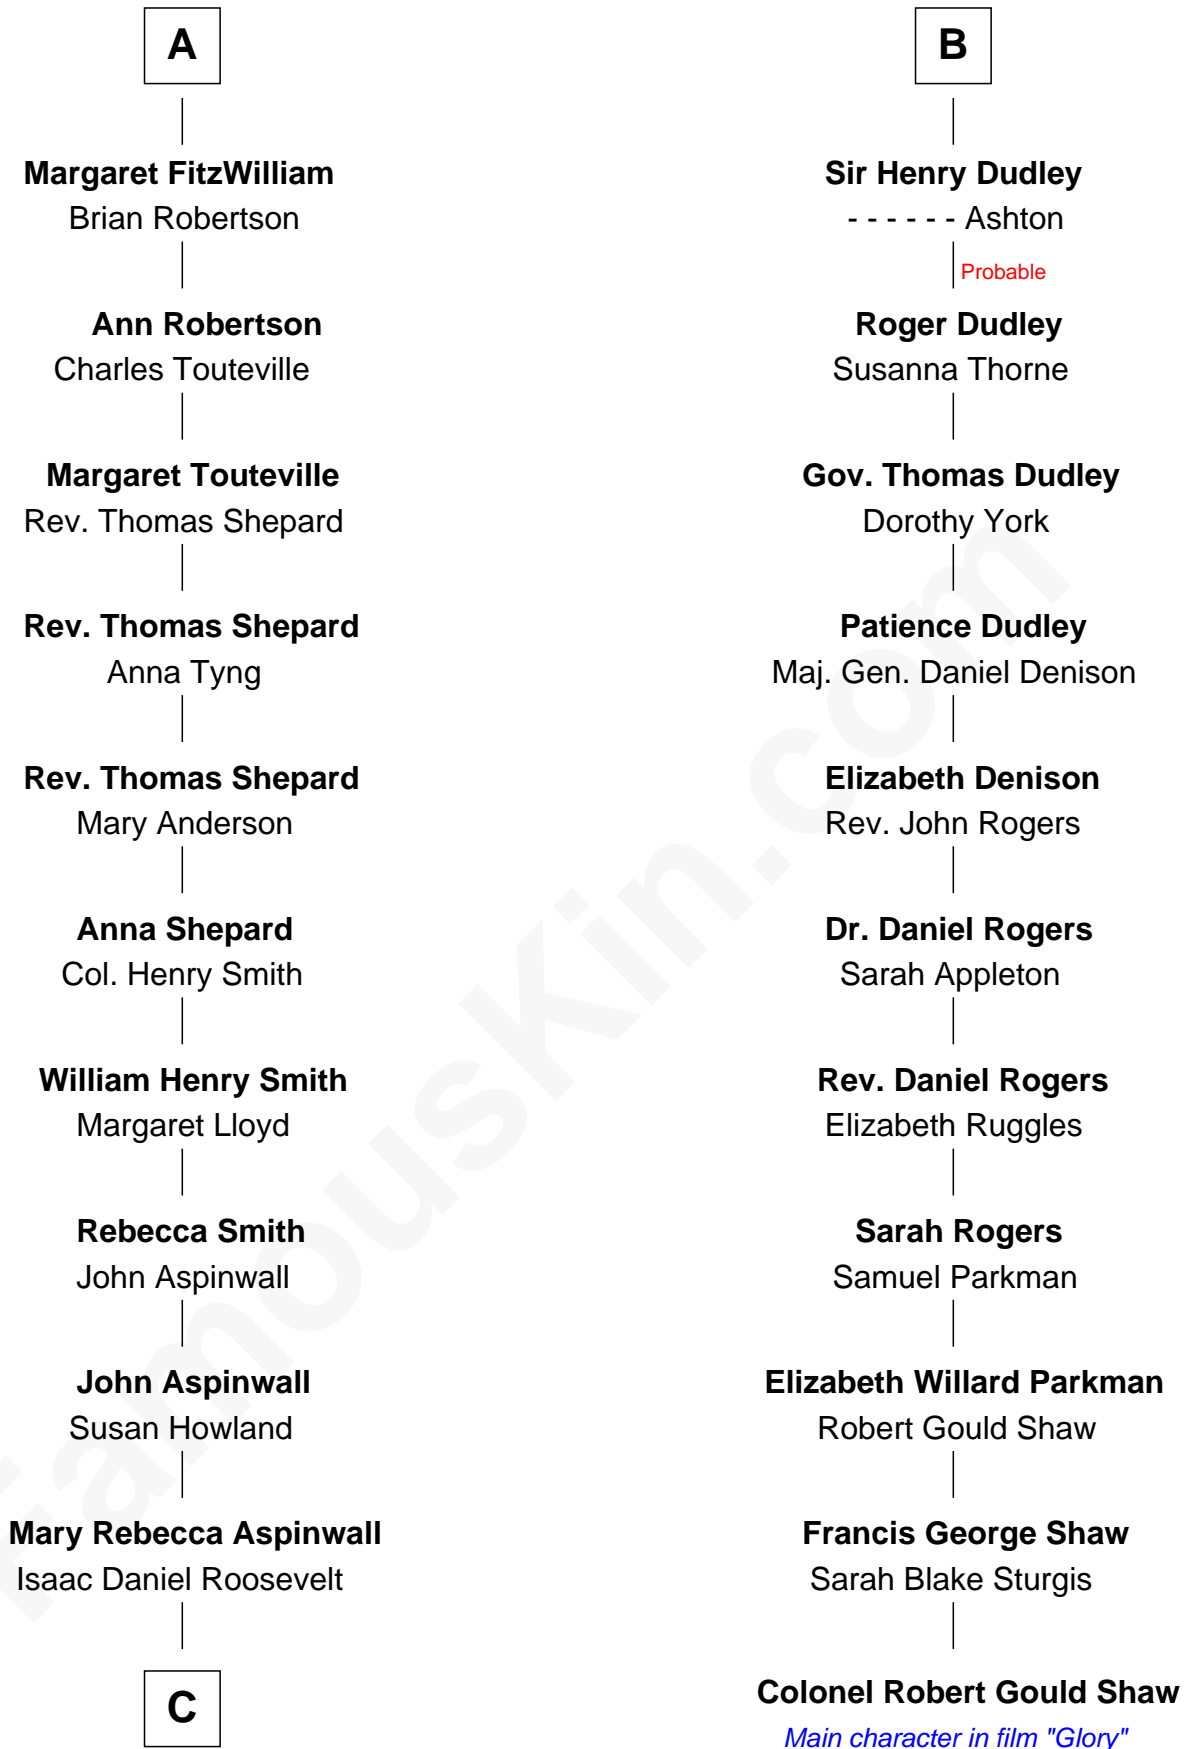

FamousKin.com

Relationship Chart of Franklin D. Roosevelt

32nd U.S. President

17th cousin 1 time removed of

Colonel Robert Gould Shaw

U.S. Civil War leader of film "Glory" fame

Eudo la Zouche
Milicent de Cantilupe

C

James Roosevelt

Sara Delano

Franklin D. Roosevelt

32nd U.S. President

FamousKin.com