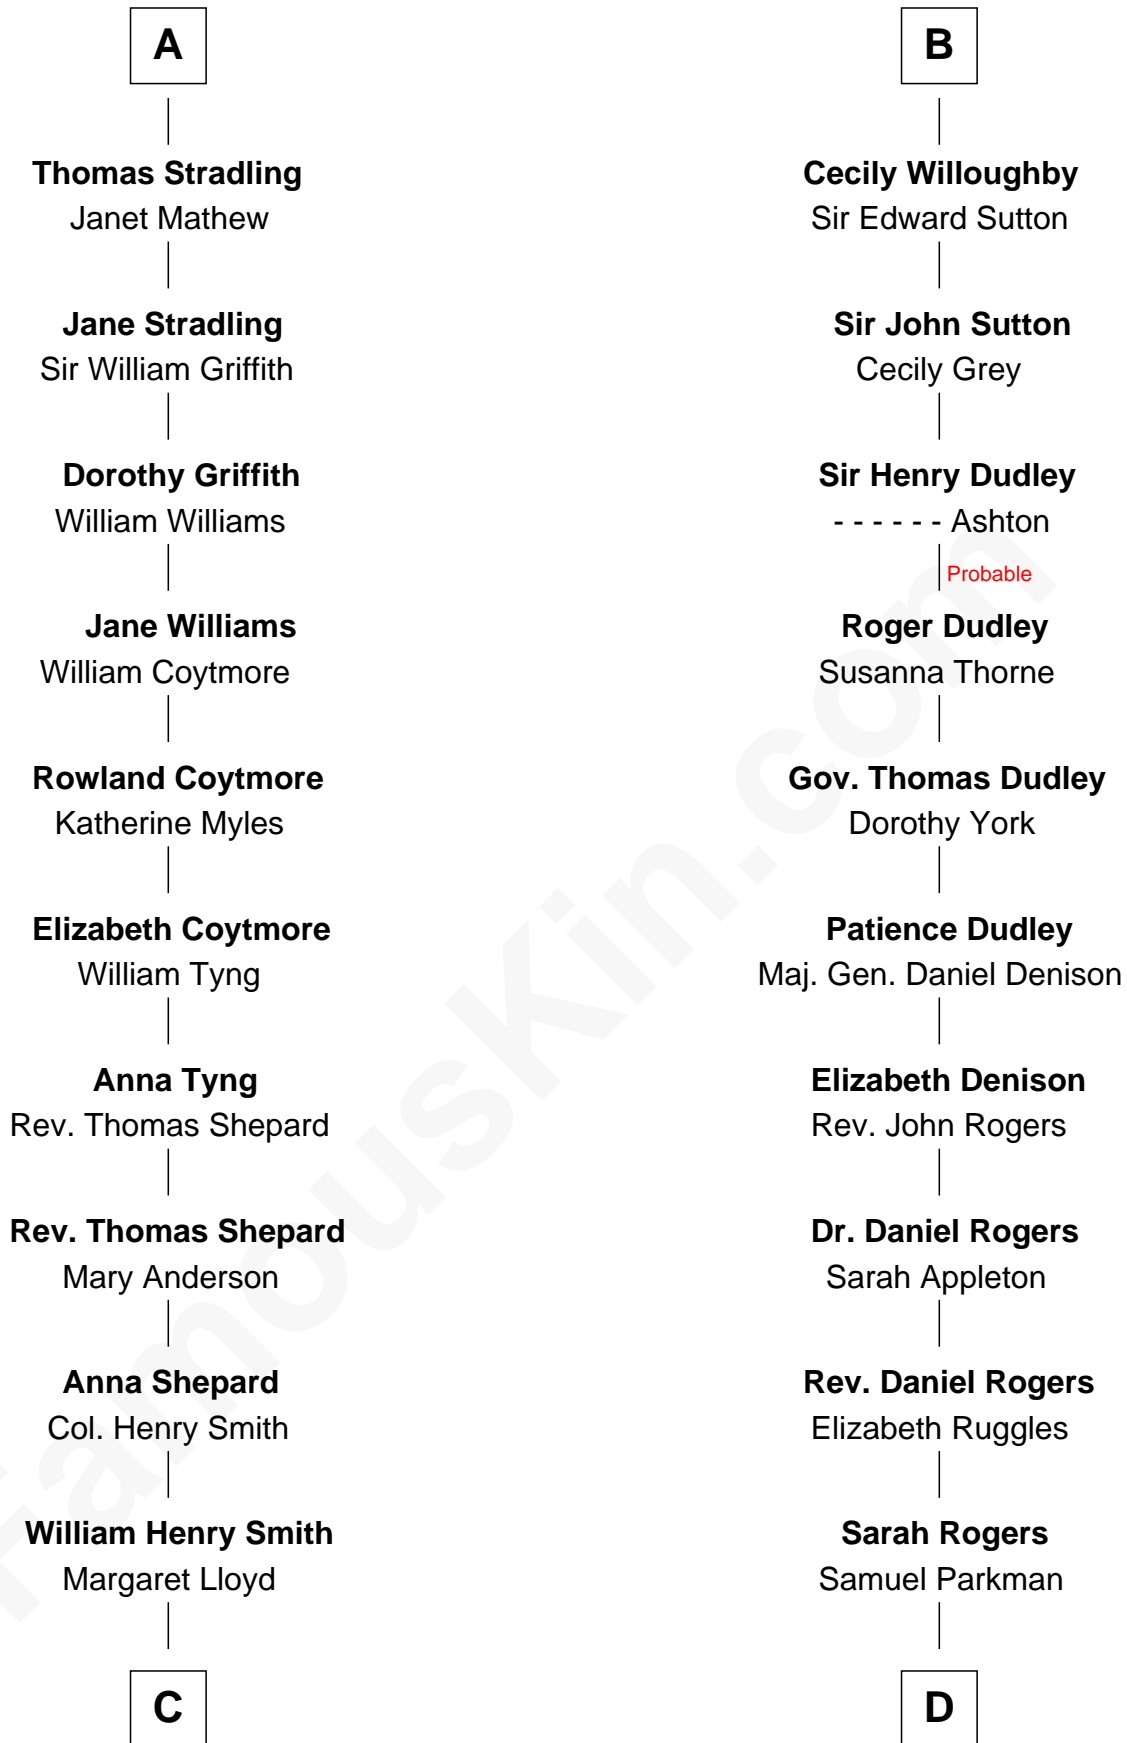

FamousKin.com
Relationship Chart of
Franklin D. Roosevelt
32nd U.S. President

19th cousin 2 times removed of
Colonel Robert Gould Shaw
U.S. Civil War leader of film "Glory" fame

C

Rebecca Smith

John Aspinwall

John Aspinwall

Susan Howland

Mary Rebecca Aspinwall

Isaac Daniel Roosevelt

James Roosevelt

Sara Delano

Franklin D. Roosevelt

32nd U.S. President

D

Elizabeth Willard Parkman

Robert Gould Shaw

Francis George Shaw

Sarah Blake Sturgis

Colonel Robert Gould Shaw

Main character in film "Glory"

FamousKin.com