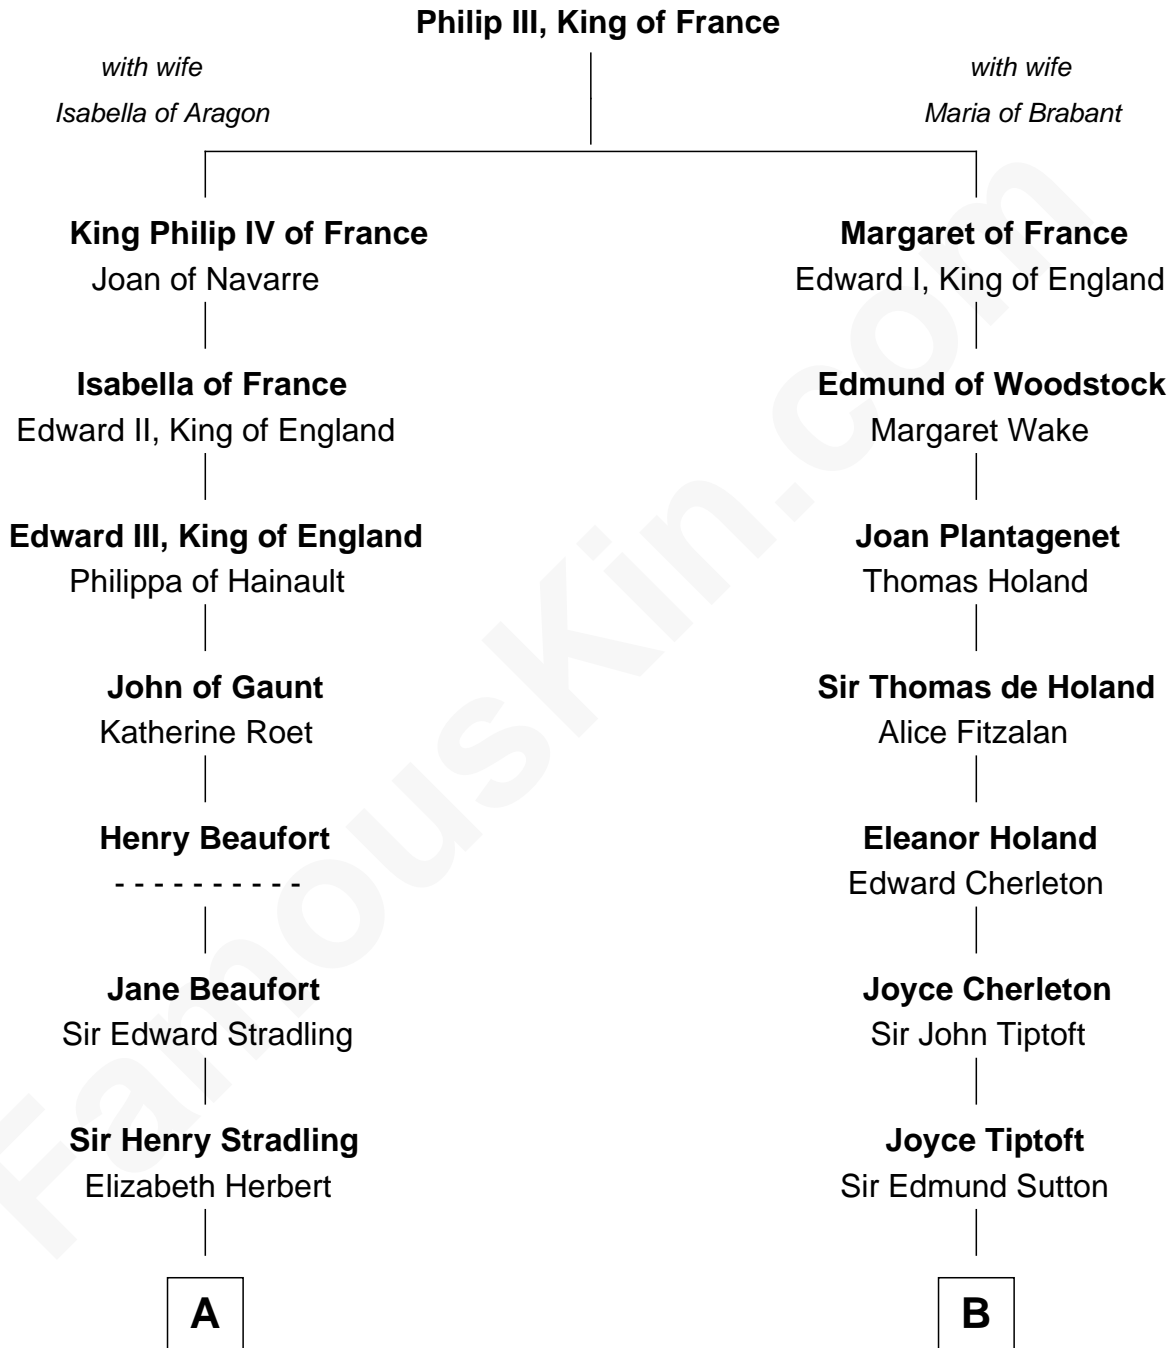

FamousKin.com
Relationship Chart of
Franklin D. Roosevelt
32nd U.S. President

19th cousin 2 times removed of
Colonel Robert Gould Shaw
U.S. Civil War leader of film "Glory" fame

C

Rebecca Smith

John Aspinwall

John Aspinwall

Susan Howland

Mary Rebecca Aspinwall

Isaac Daniel Roosevelt

James Roosevelt

Sara Delano

Franklin D. Roosevelt

32nd U.S. President

D

Elizabeth Willard Parkman

Robert Gould Shaw

Francis George Shaw

Sarah Blake Sturgis

Colonel Robert Gould Shaw

Main character in film "Glory"