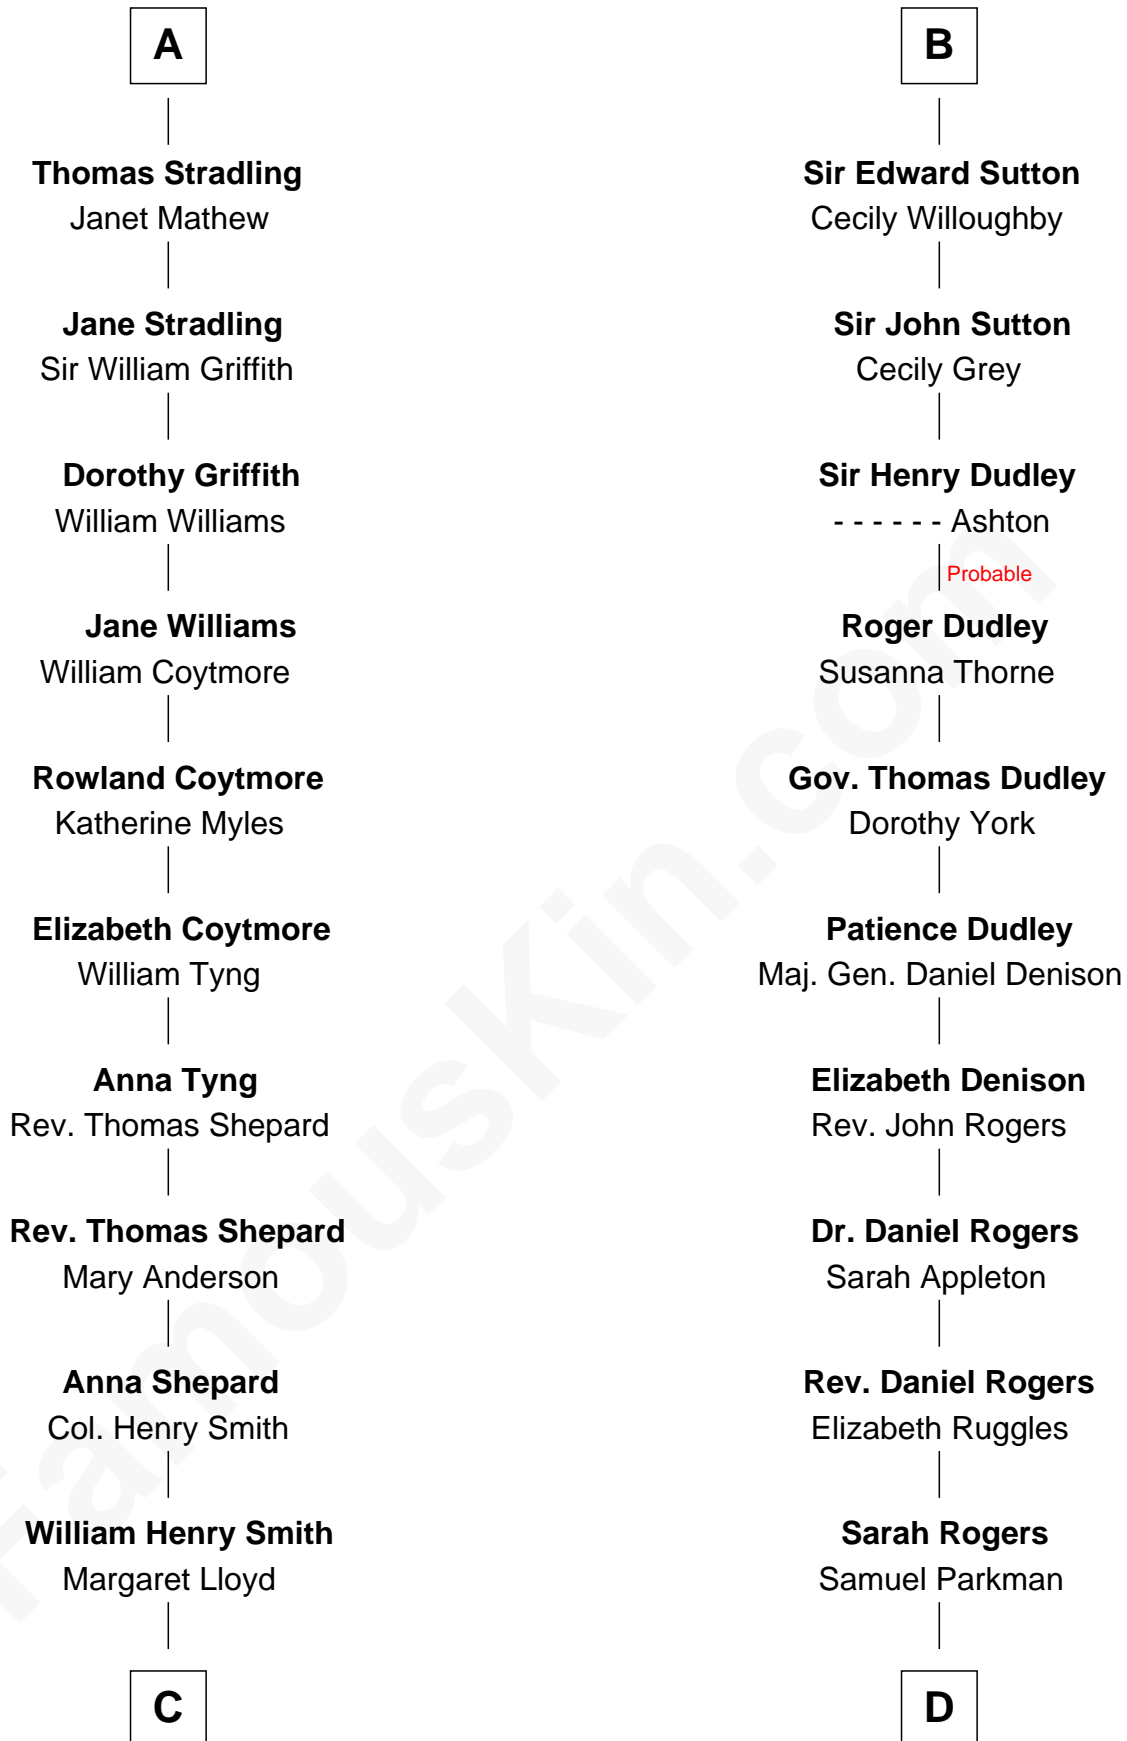

FamousKin.com
Relationship Chart of
Franklin D. Roosevelt
32nd U.S. President

19th cousin 2 times removed of
Colonel Robert Gould Shaw
U.S. Civil War leader of film "Glory" fame

C

Rebecca Smith

John Aspinwall

John Aspinwall

Susan Howland

Mary Rebecca Aspinwall

Isaac Daniel Roosevelt

James Roosevelt

Sara Delano

Franklin D. Roosevelt

32nd U.S. President

D

Elizabeth Willard Parkman

Robert Gould Shaw

Francis George Shaw

Sarah Blake Sturgis

Colonel Robert Gould Shaw

Main character in film "Glory"