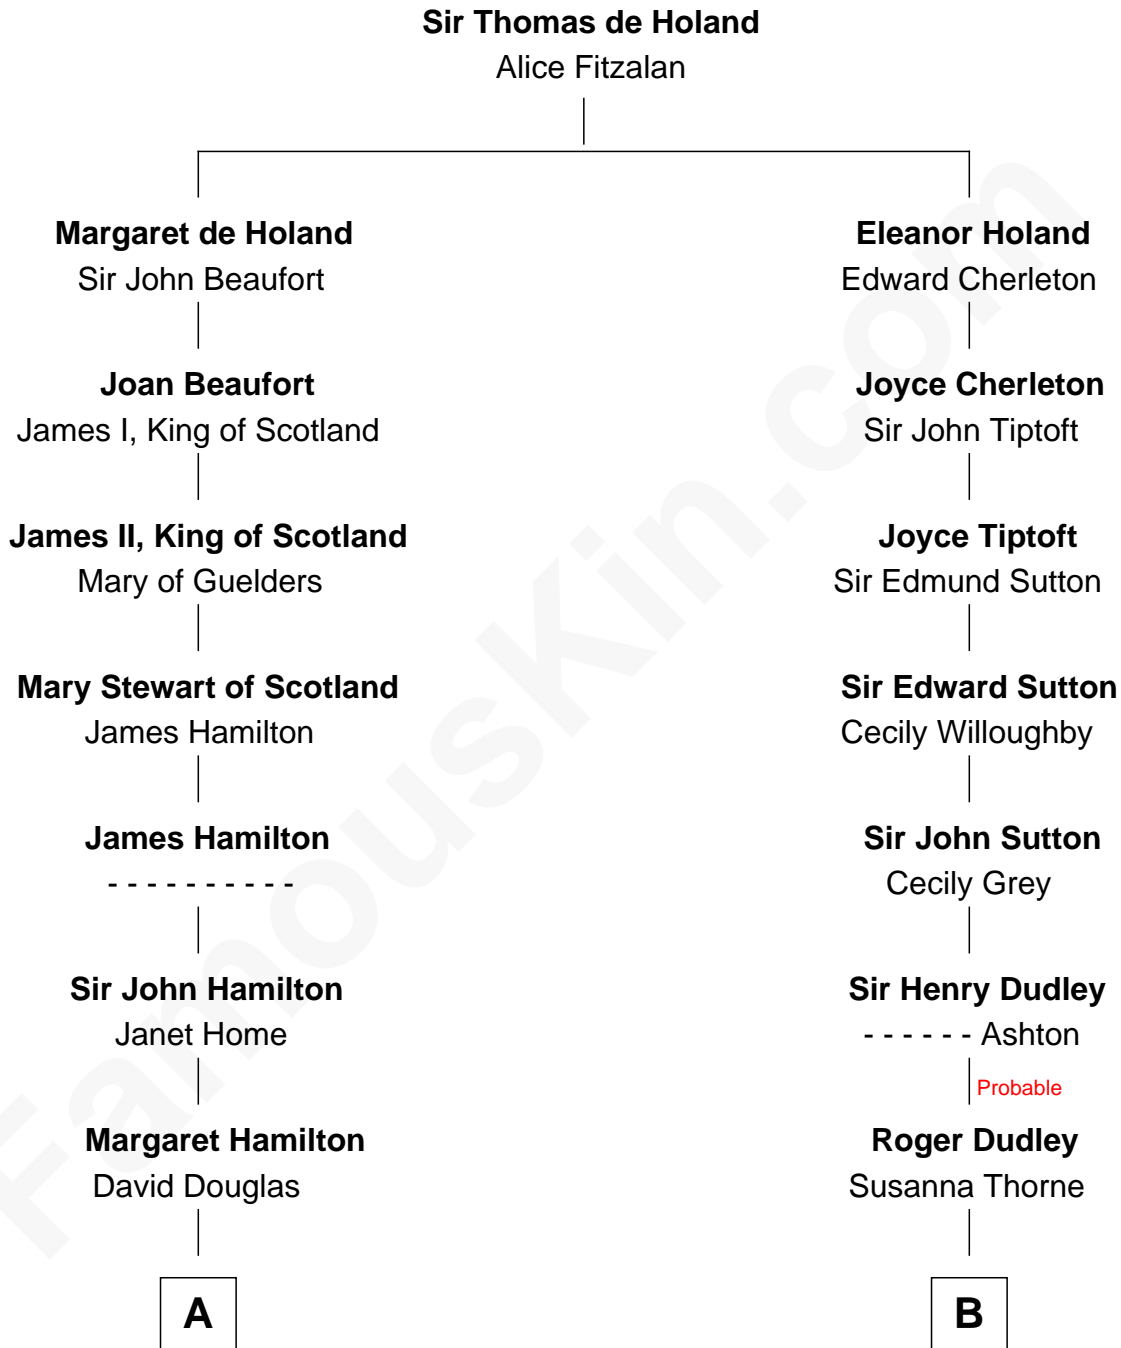

FamousKin.com
Relationship Chart of
Franklin D. Roosevelt
32nd U.S. President

15th cousin 4 times removed of
Colonel Robert Gould Shaw
U.S. Civil War leader of film "Glory" fame

C

—
Catharine Robbins Lyman

Warren Delano

—
Sara Delano

James Roosevelt

—
Franklin D. Roosevelt

32nd U.S. President

FamousKin.com