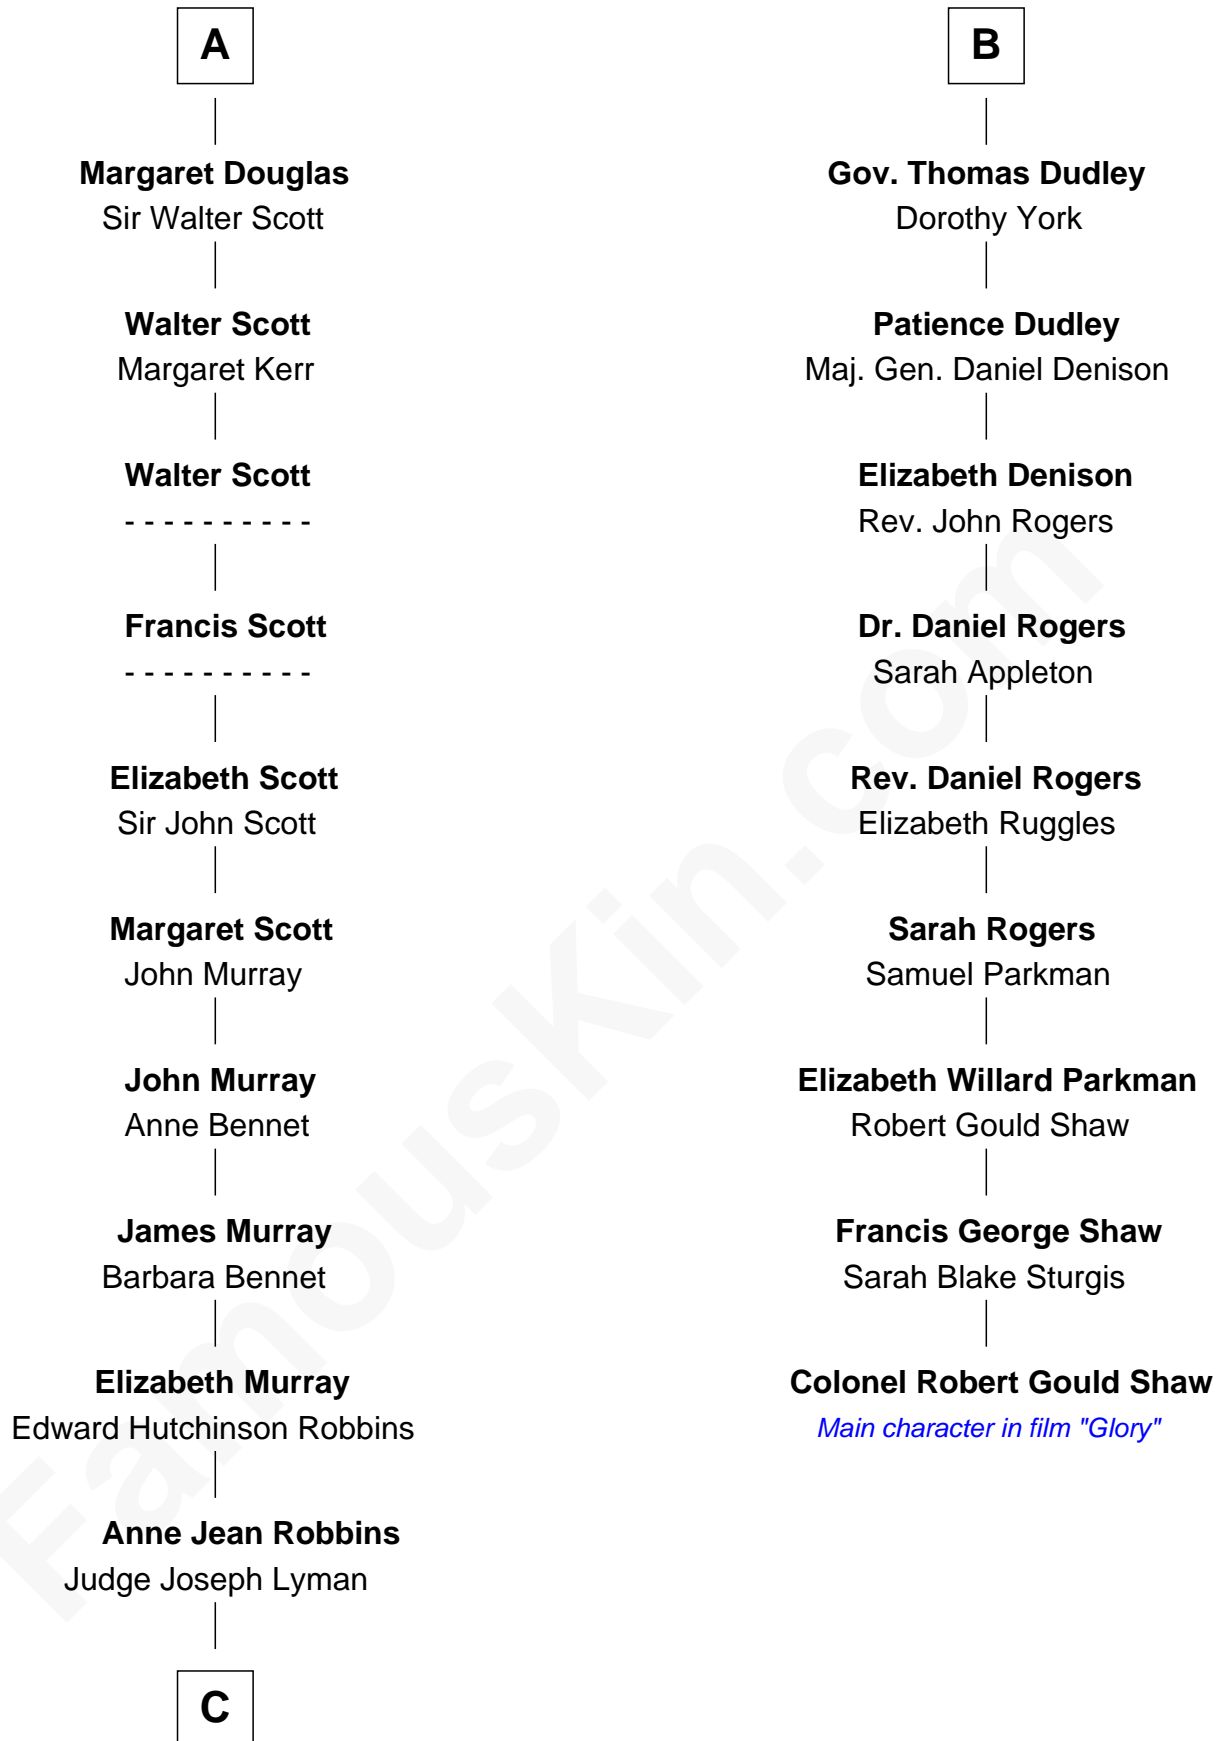

FamousKin.com
Relationship Chart of
Franklin D. Roosevelt
32nd U.S. President

15th cousin 4 times removed of
Colonel Robert Gould Shaw
U.S. Civil War leader of film "Glory" fame

C

—
Catharine Robbins Lyman

Warren Delano

—
Sara Delano

James Roosevelt

—
Franklin D. Roosevelt

32nd U.S. President

FamousKin.com