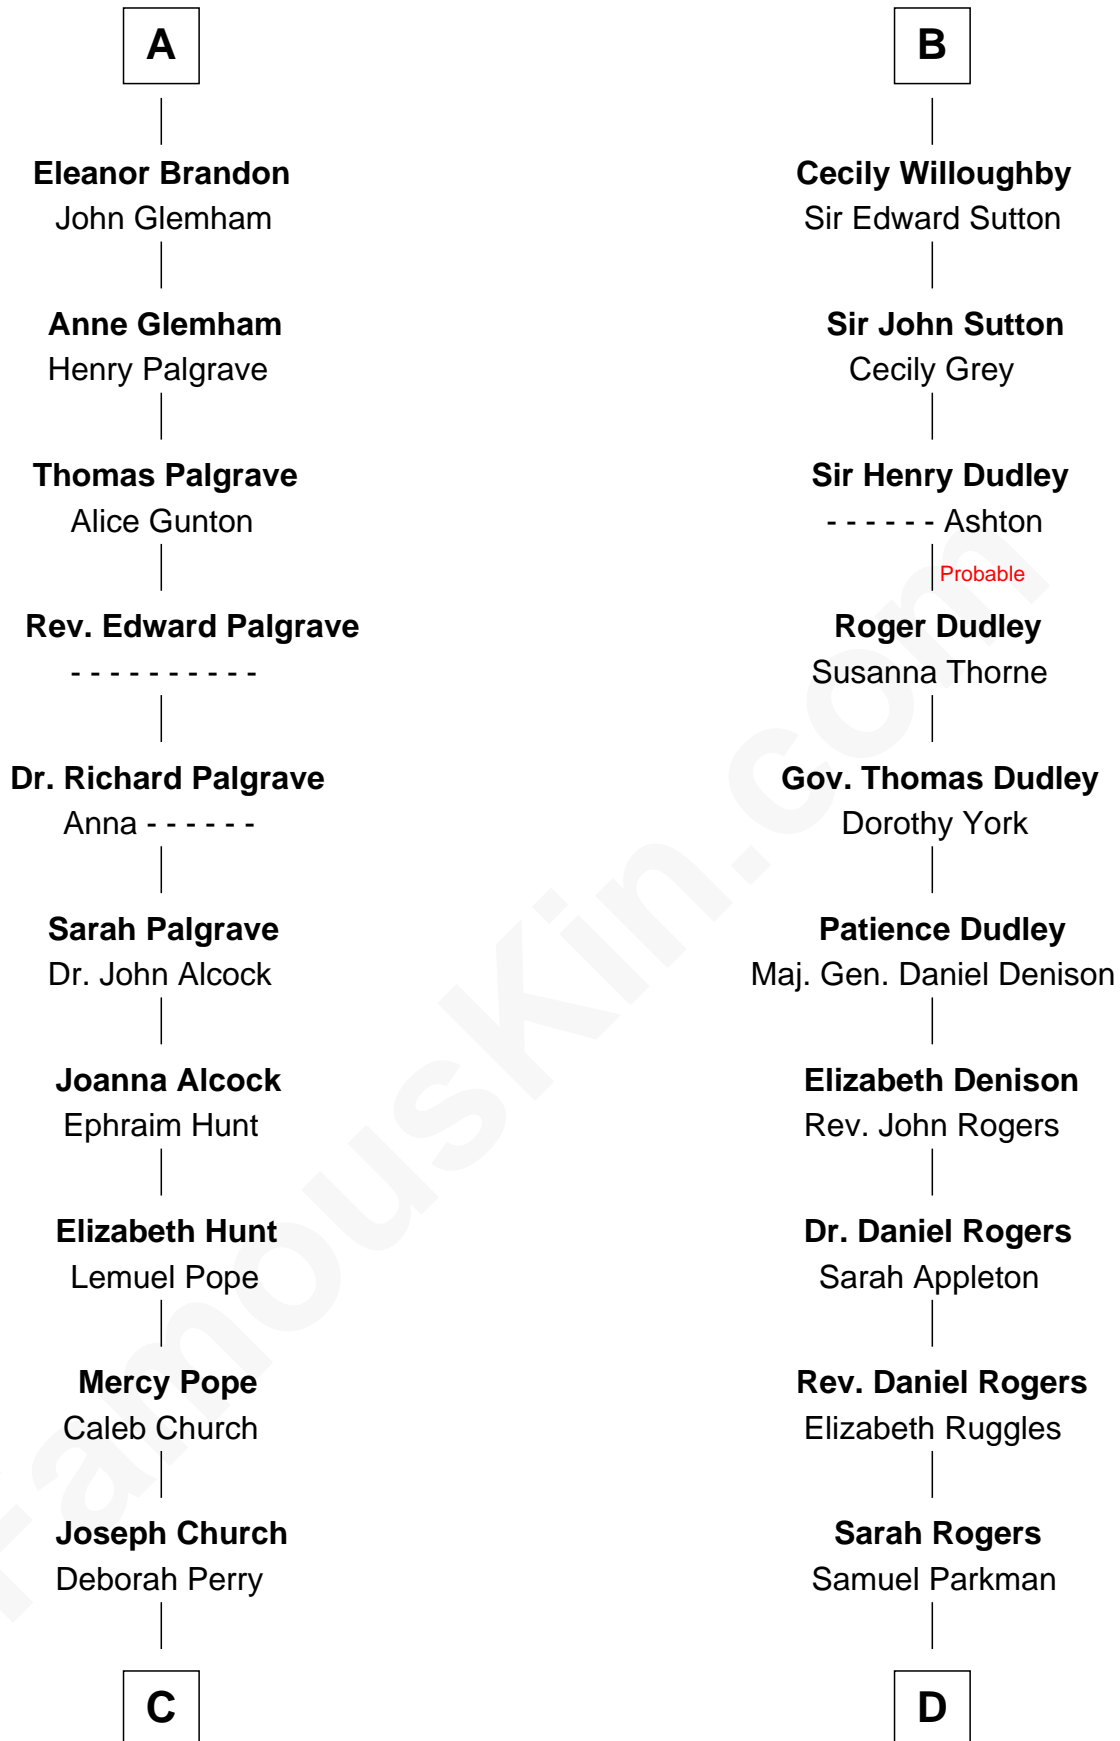

FamousKin.com
Relationship Chart of
Franklin D. Roosevelt
32nd U.S. President

19th cousin 1 time removed of
Colonel Robert Gould Shaw
U.S. Civil War leader of film "Glory" fame

Ferdinand III, King of Castile
 Joanna of Ponthieu

C

Deborah P. Church

Warren Delano

Warren Delano

Catharine Robbins Lyman

Sara Delano

James Roosevelt

Franklin D. Roosevelt

32nd U.S. President

D

Elizabeth Willard Parkman

Robert Gould Shaw

Francis George Shaw

Sarah Blake Sturgis

Colonel Robert Gould Shaw

Main character in film "Glory"