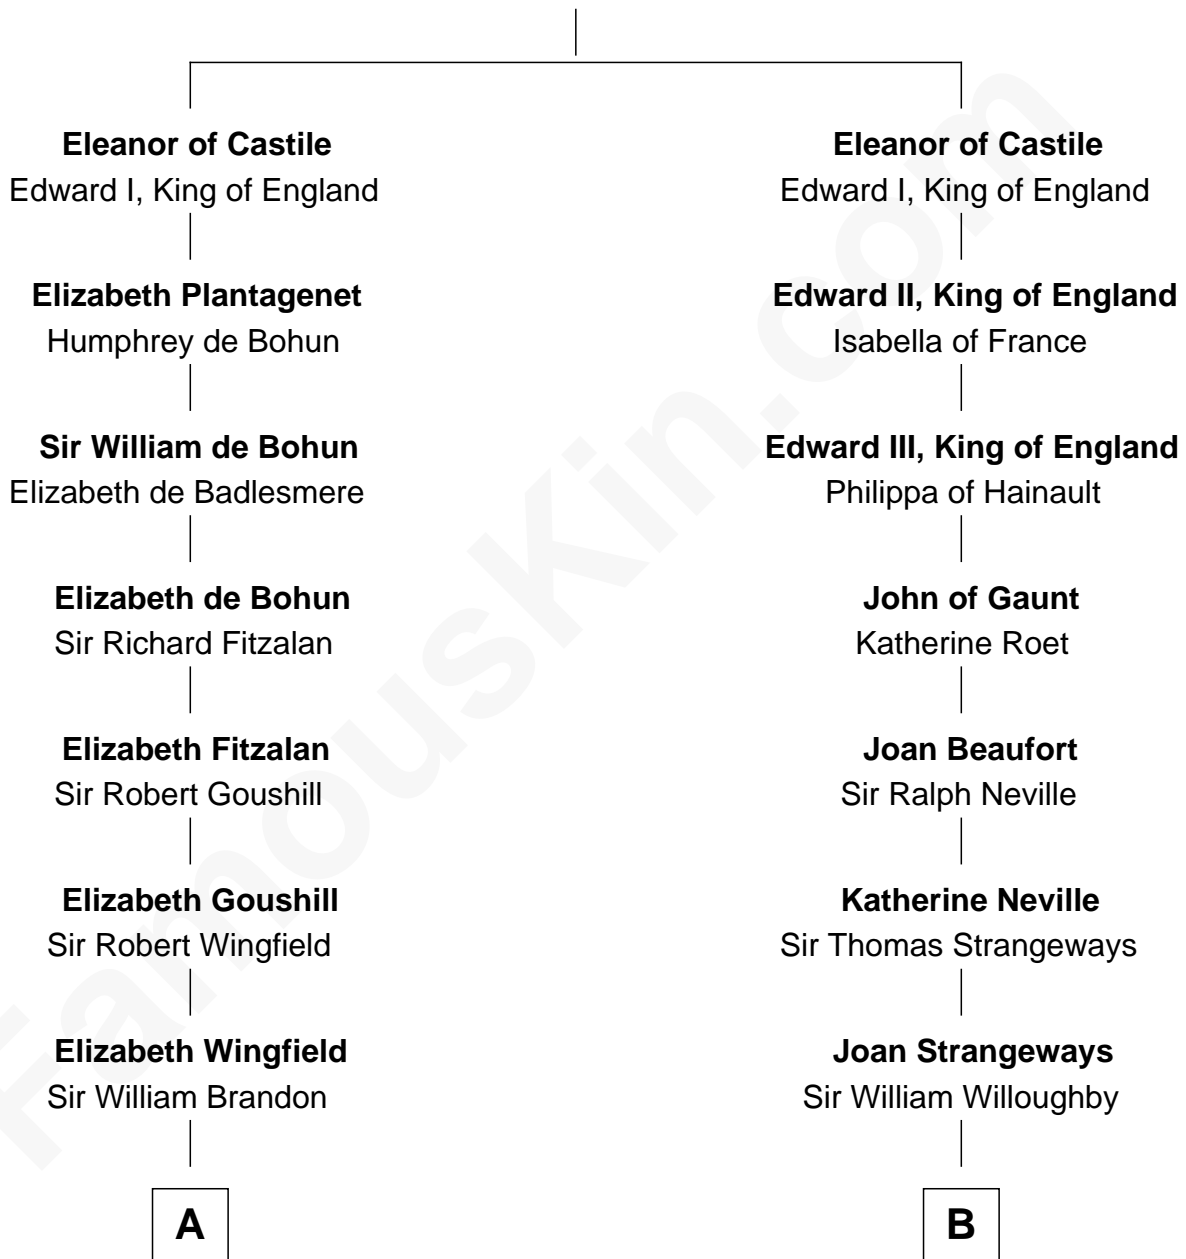

FamousKin.com
Relationship Chart of
Franklin D. Roosevelt
32nd U.S. President

19th cousin 1 time removed of
Colonel Robert Gould Shaw
U.S. Civil War leader of film "Glory" fame

Ferdinand III, King of Castile
 Joanna of Ponthieu

C

Deborah P. Church

Warren Delano

Warren Delano

Catharine Robbins Lyman

Sara Delano

James Roosevelt

Franklin D. Roosevelt

32nd U.S. President

D

Elizabeth Willard Parkman

Robert Gould Shaw

Francis George Shaw

Sarah Blake Sturgis

Colonel Robert Gould Shaw

Main character in film "Glory"