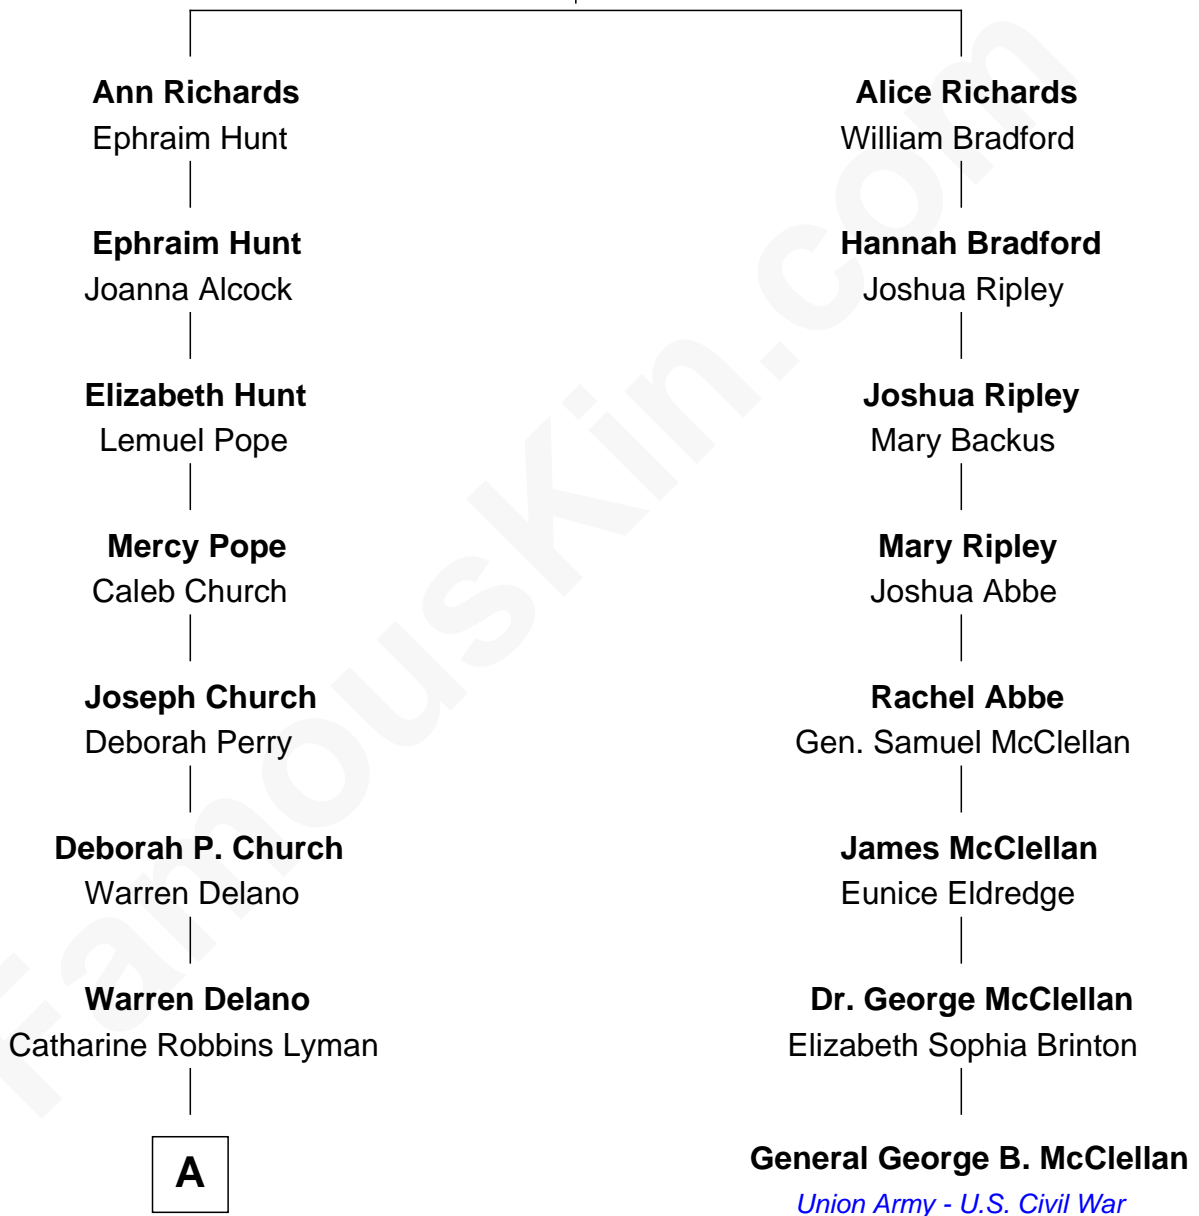

**FamousKin.com**  
**Relationship Chart of**  
**Franklin D. Roosevelt**  
*32nd U.S. President*

7th cousin 1 time removed of  
**General George B. McClellan**  
*Union Army - U.S. Civil War*

**Thomas Richards**  
 Welthian - - - - -

**A**

—  
**Sara Delano**  
James Roosevelt

—  
**Franklin D. Roosevelt**  
*32nd U.S. President*

FamousKin.com