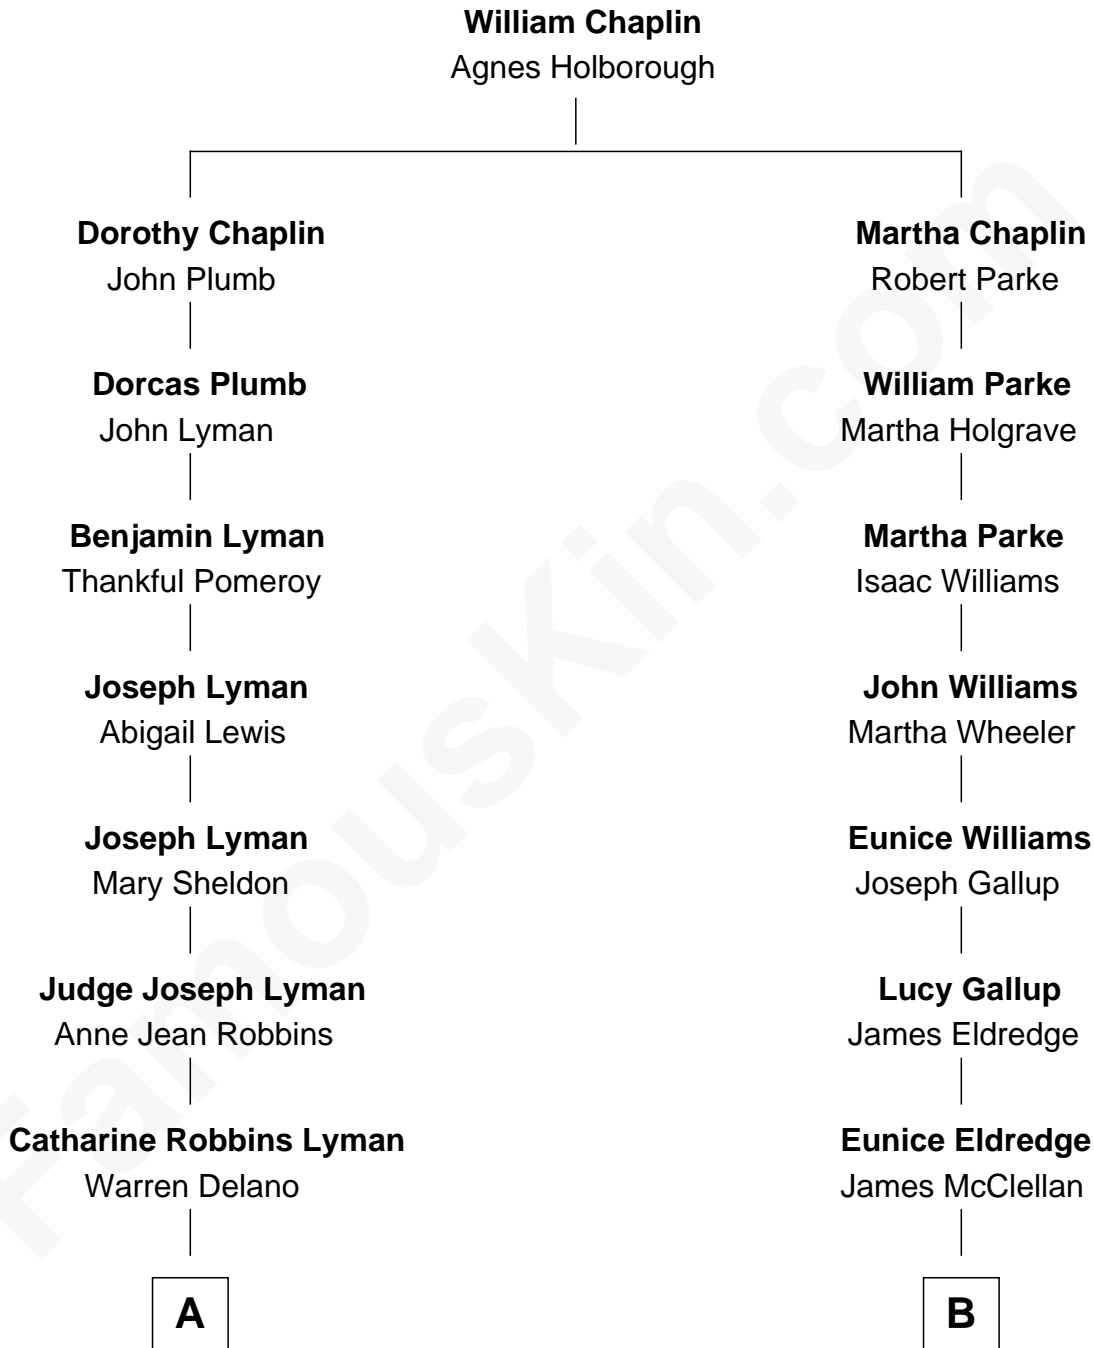

**FamousKin.com**  
**Relationship Chart of**  
**Franklin D. Roosevelt**  
*32nd U.S. President*

**8th cousin of**  
**General George B. McClellan**  
*Union Army - U.S. Civil War*

**A**

**Sara Delano**  
James Roosevelt

**Franklin D. Roosevelt**  
*32nd U.S. President*

**B**

**Dr. George McClellan**  
Elizabeth Sophia Brinton

**General George B. McClellan**  
*Union Army - U.S. Civil War*

FamousKin.com