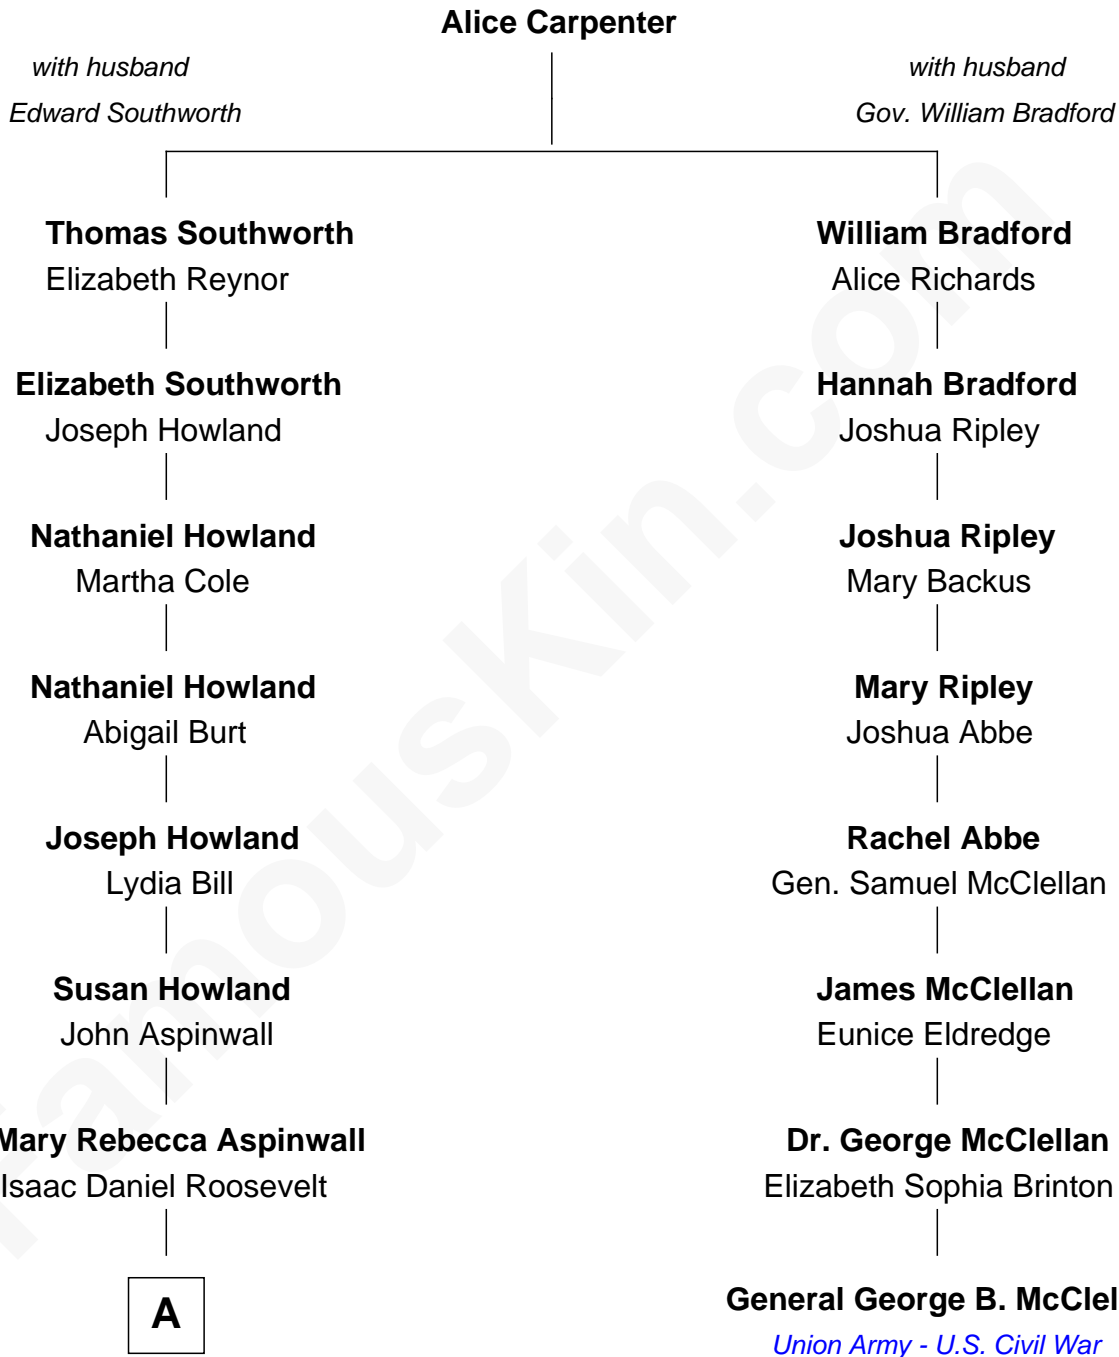

**FamousKin.com**  
**Relationship Chart of**  
**Franklin D. Roosevelt**  
*32nd U.S. President*

**7th cousin 1 time removed of**  
**General George B. McClellan**  
*Union Army - U.S. Civil War*

**A**

James Roosevelt

Sara Delano

Franklin D. Roosevelt

*32nd U.S. President*

FamousKin.com