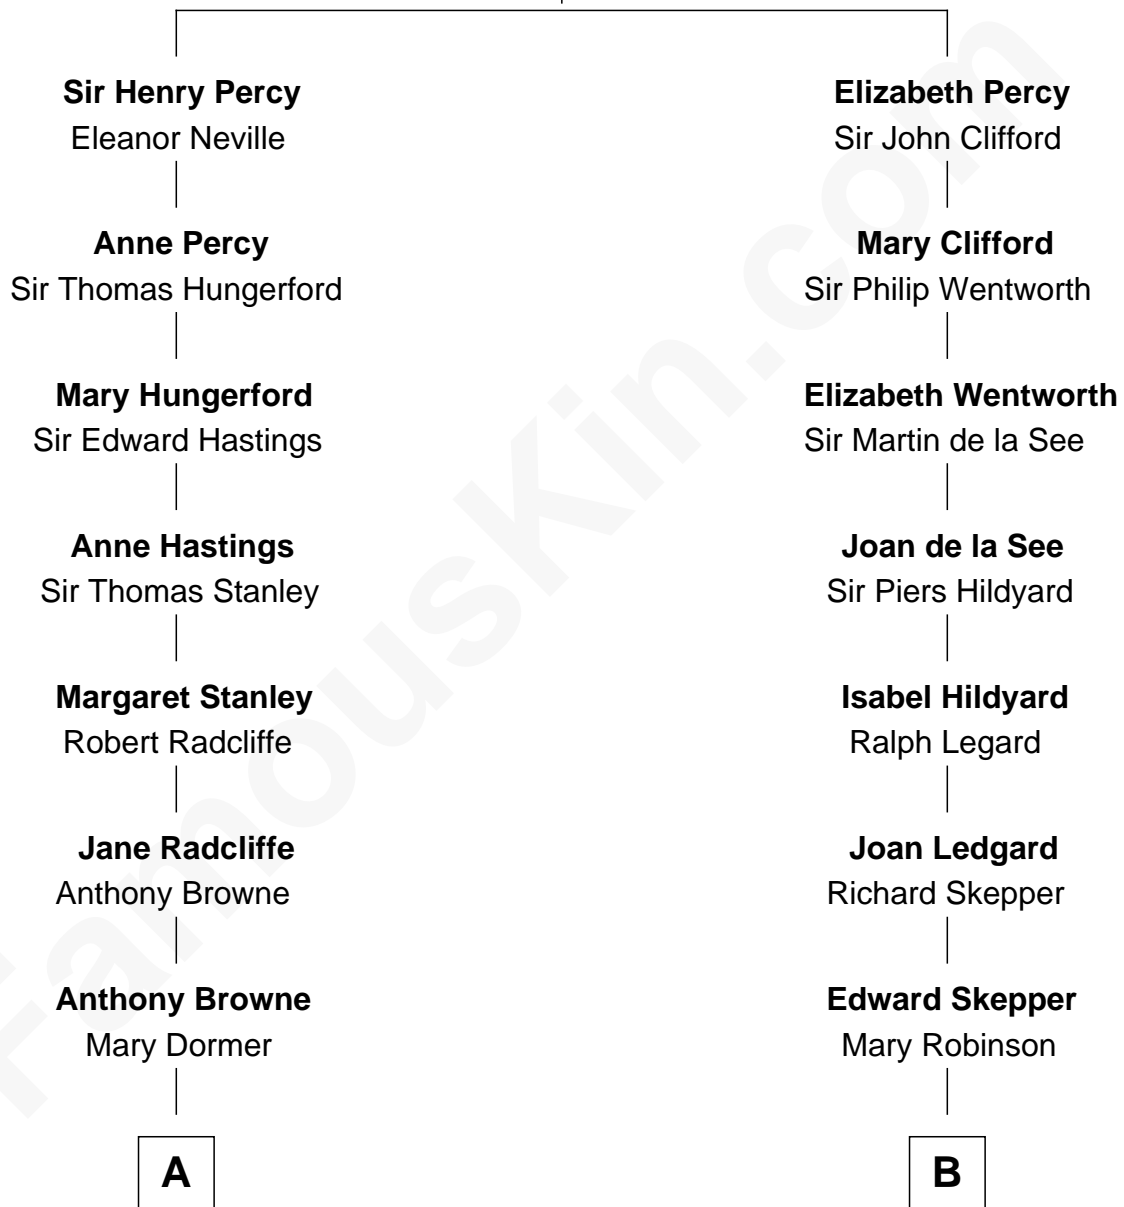

FamousKin.com

Relationship Chart of Franklin D. Roosevelt

32nd U.S. President

17th cousin of

Roy Rogers

Cowboy movie actor and singer

Sir Henry Percy
Elizabeth Mortimer

Roy Rogers photo by [frontrowkid](#) (CC BY-SA 2.0)