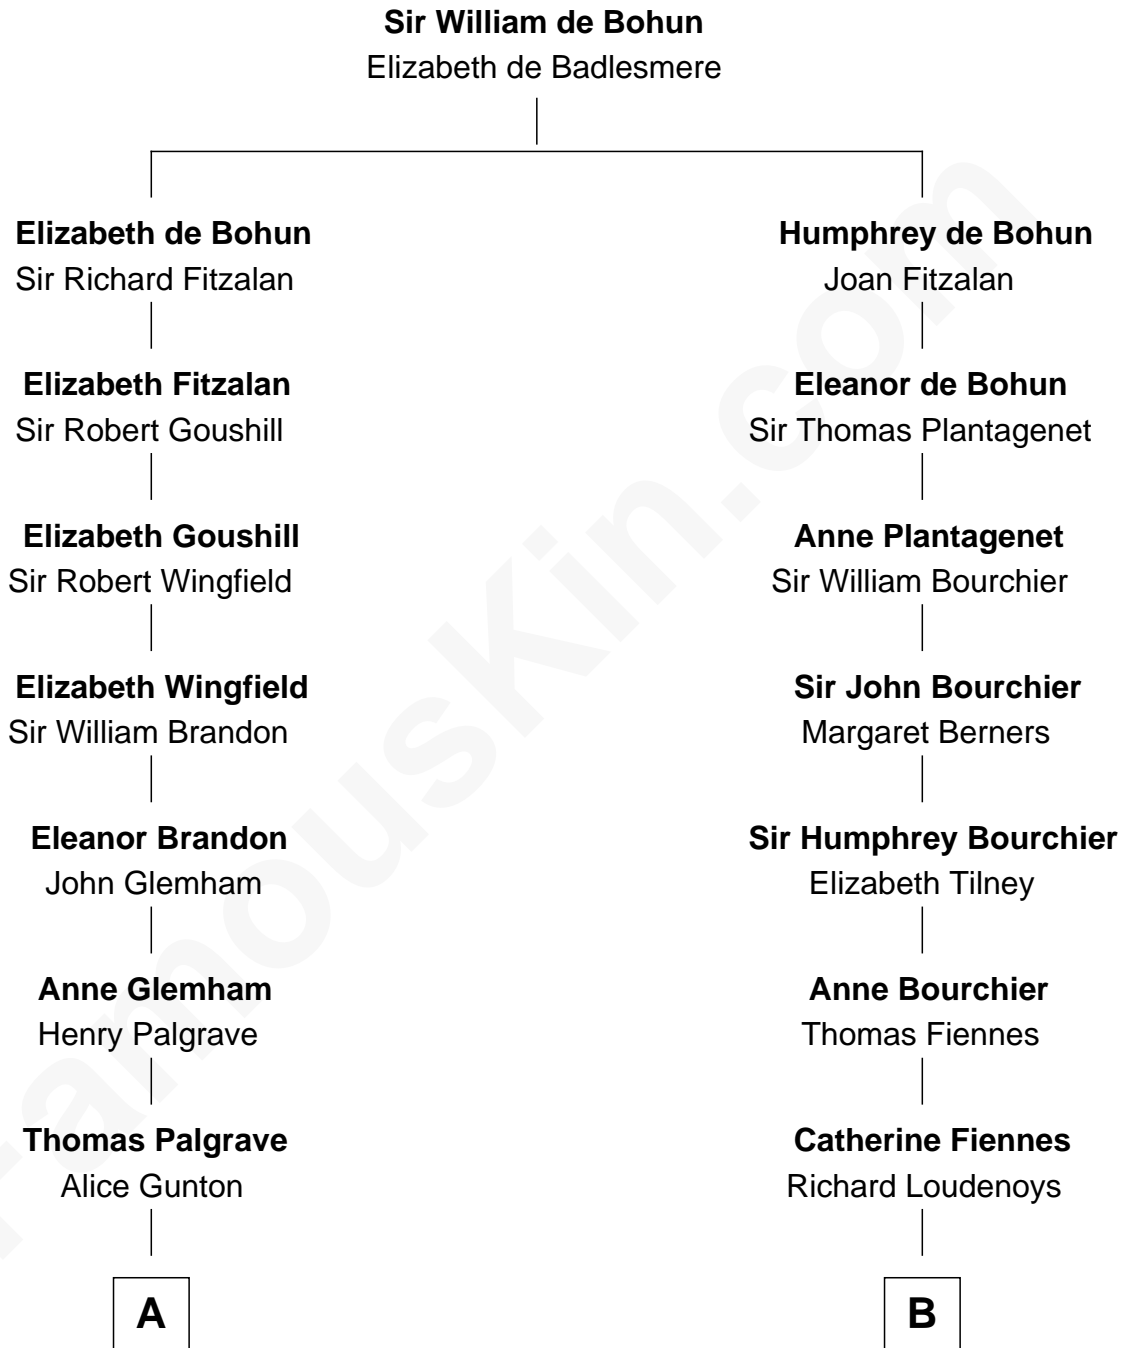

FamousKin.com
Relationship Chart of
Franklin D. Roosevelt
32nd U.S. President

17th cousin 4 times removed of

Anne Baxter
Movie Actress

C

Rev. David Wright

Abigail Goddard

William Carey Wright

Anna Lloyd Jones

Frank Lloyd Wright

Catherine L. Tobin

Catherine Dorothy Wright

Kenneth Stuart Baxter

Anne Baxter

Movie Actress

FamousKin.com