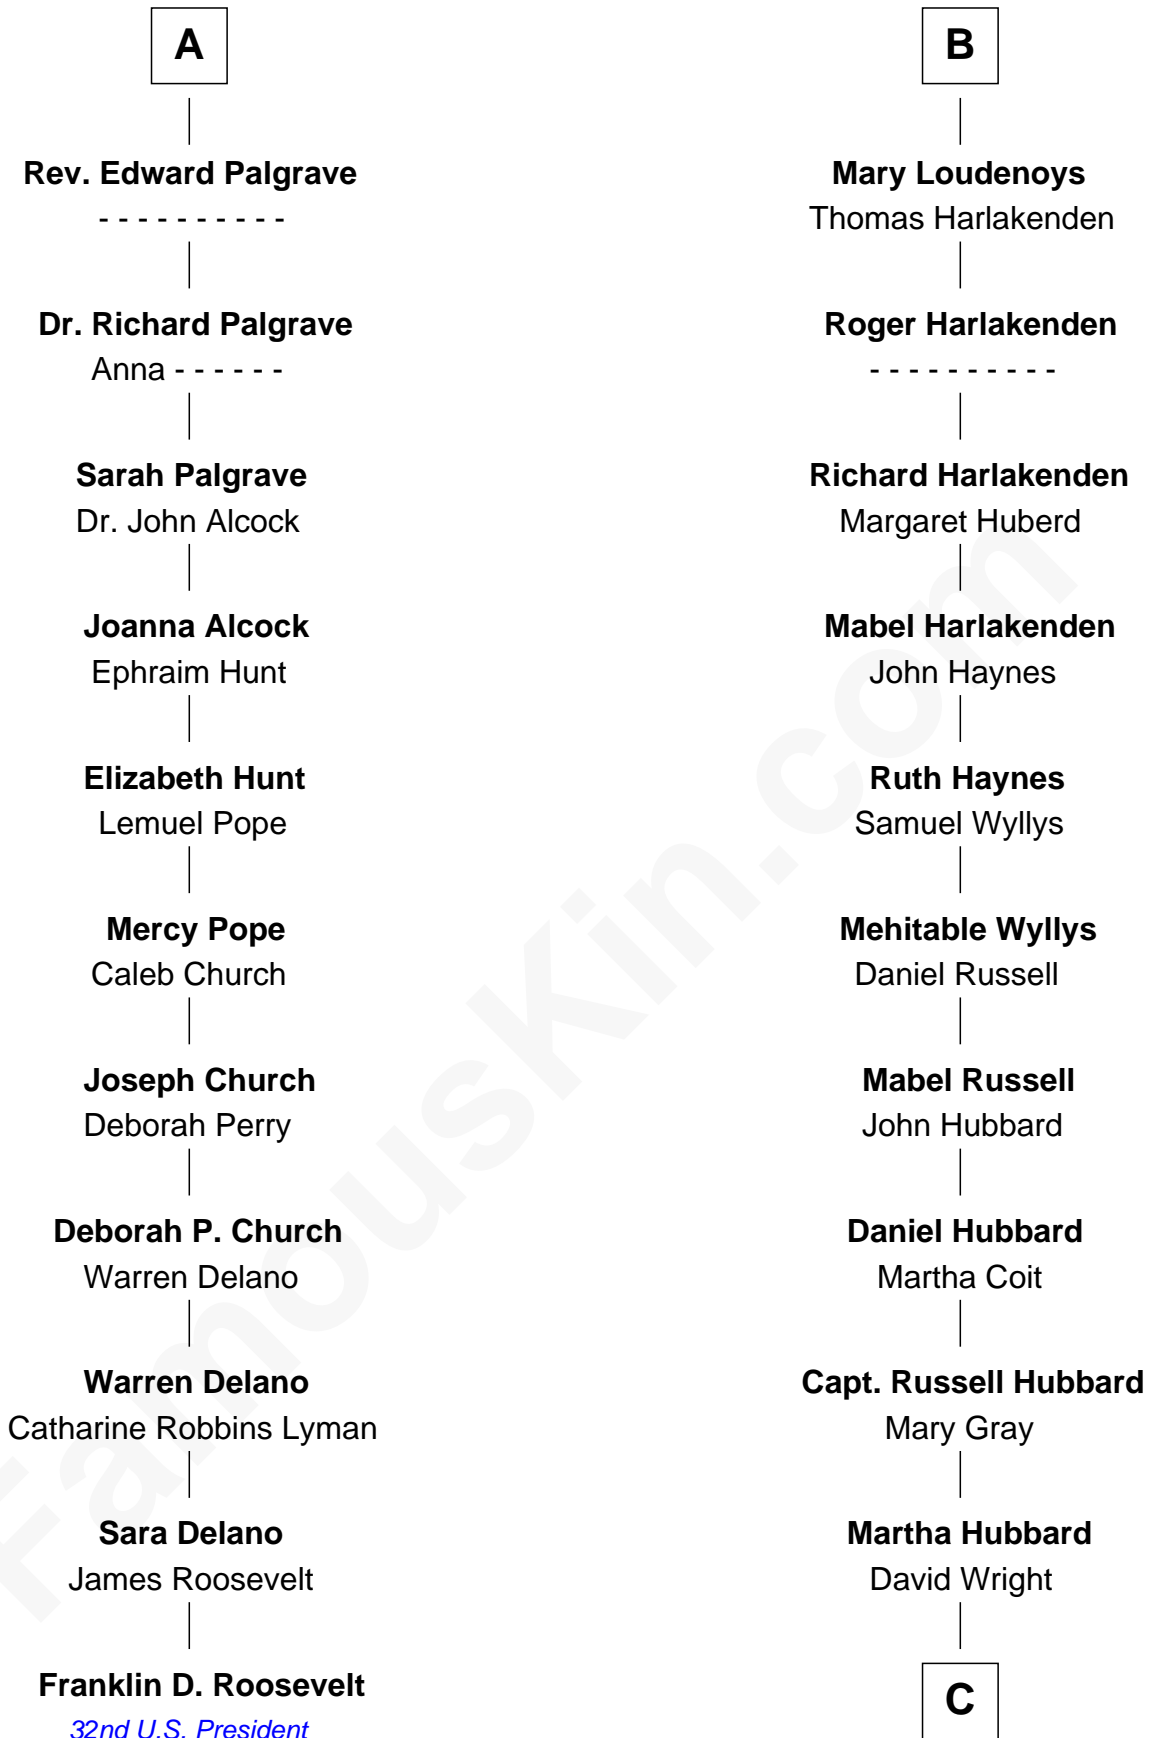

FamousKin.com
Relationship Chart of
Franklin D. Roosevelt
32nd U.S. President

17th cousin 4 times removed of

Anne Baxter
Movie Actress

C

Rev. David Wright

Abigail Goddard

William Carey Wright

Anna Lloyd Jones

Frank Lloyd Wright

Catherine L. Tobin

Catherine Dorothy Wright

Kenneth Stuart Baxter

Anne Baxter

Movie Actress

FamousKin.com