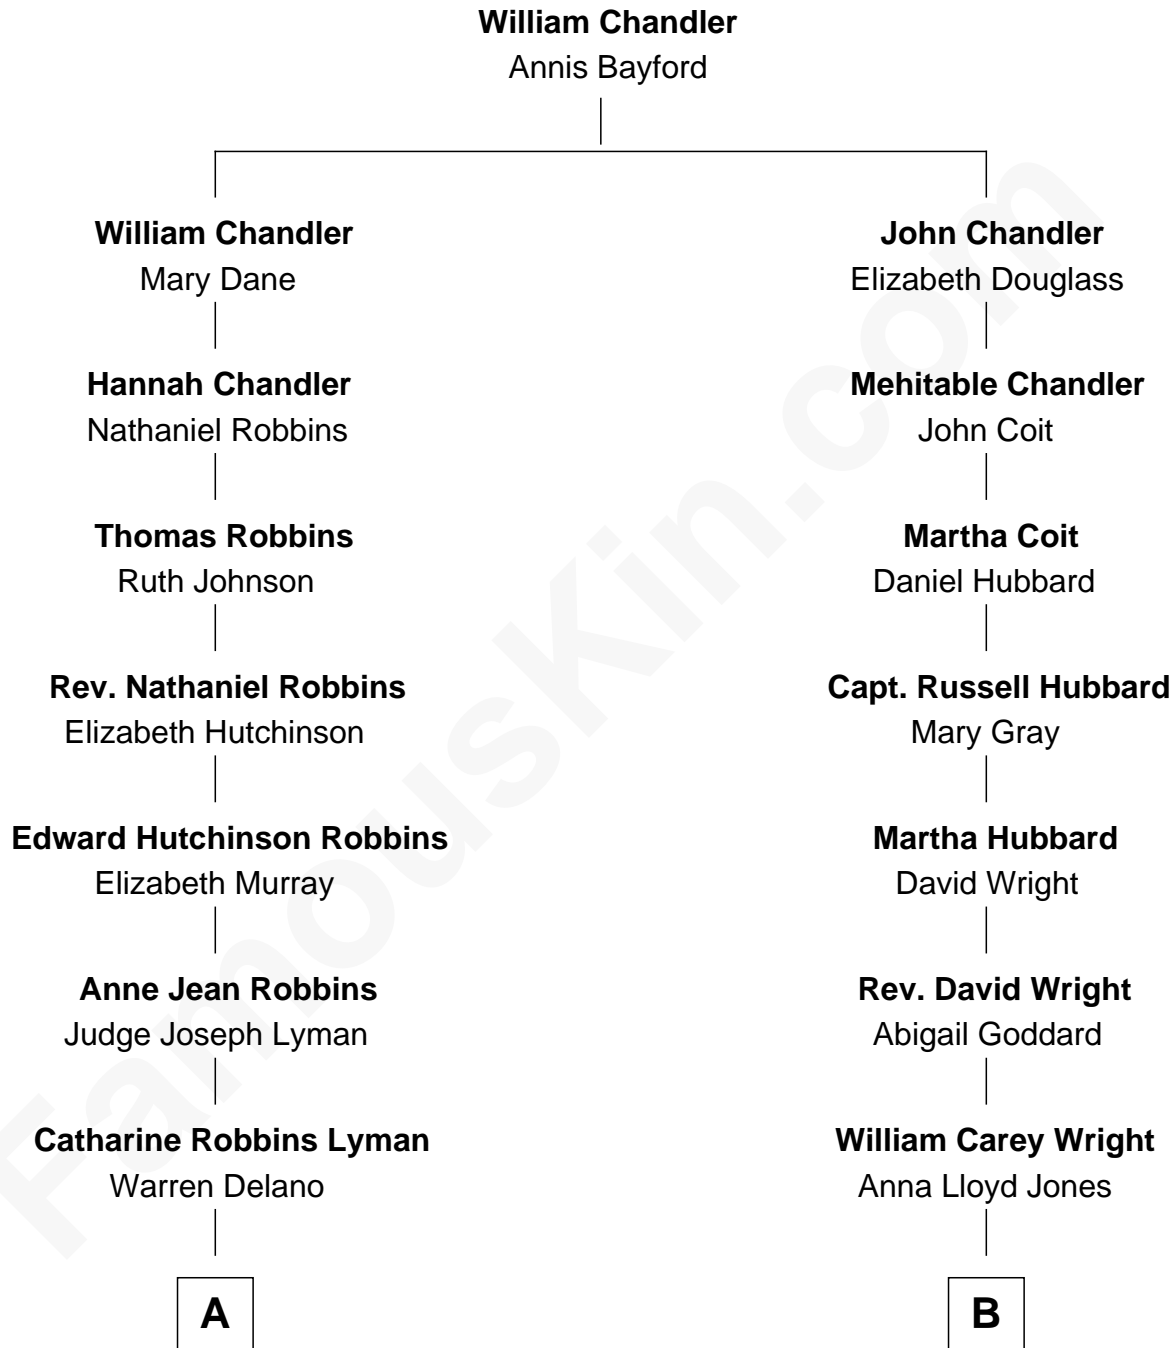

**FamousKin.com**  
**Relationship Chart of**  
**Franklin D. Roosevelt**  
*32nd U.S. President*

**8th cousin 1 time removed of**  
**Anne Baxter**  
*Movie Actress*

FamousKin.com