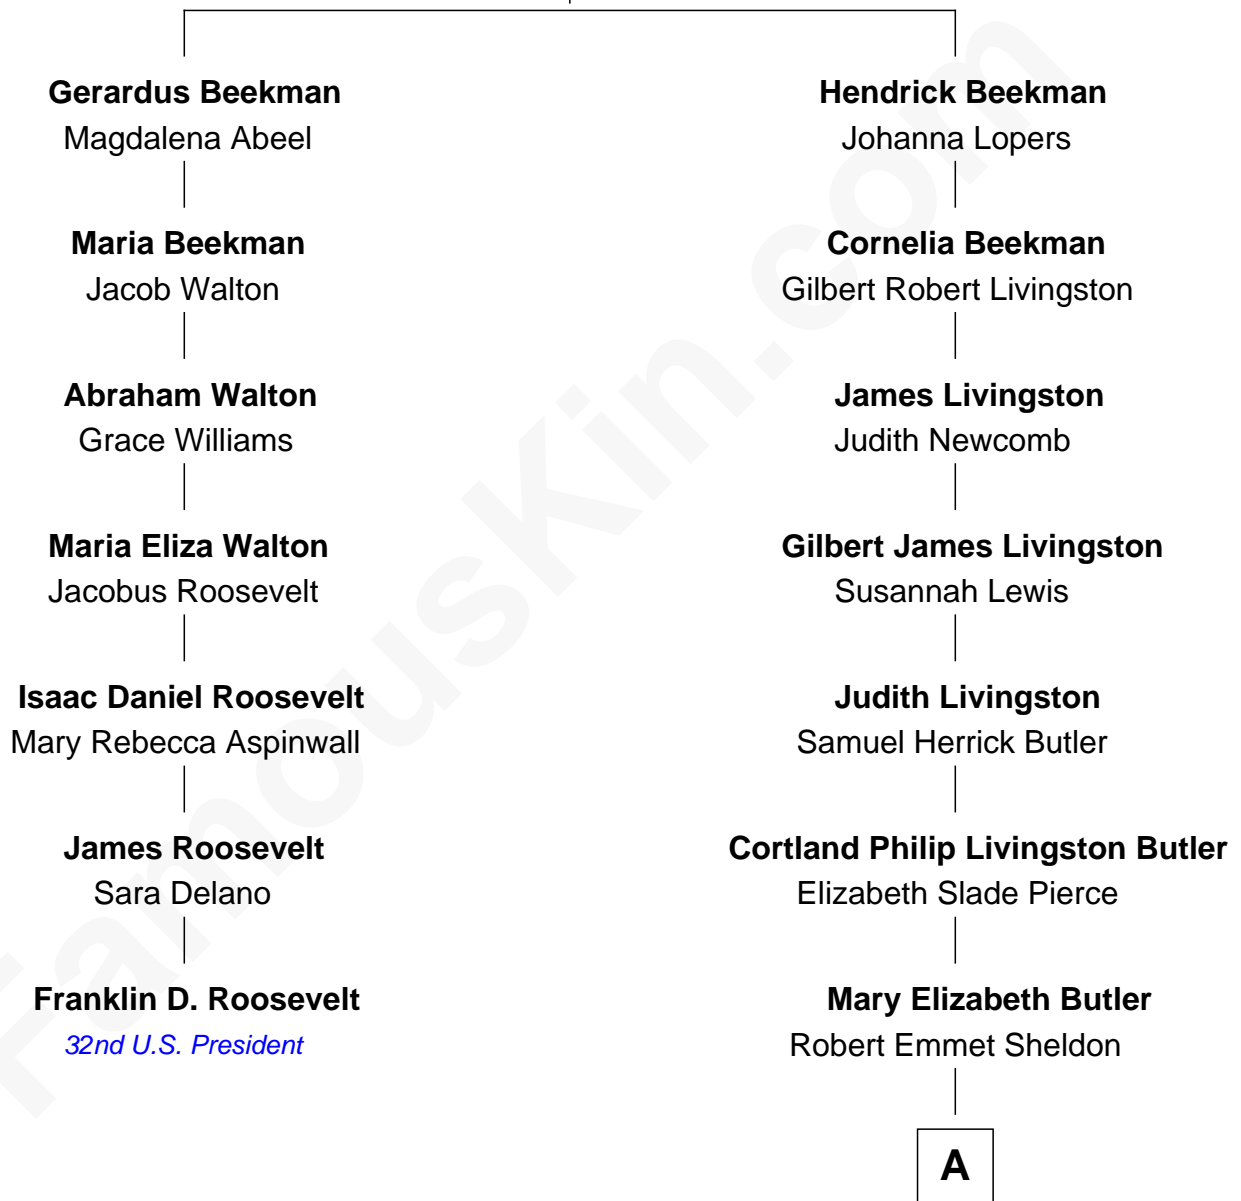

**FamousKin.com**  
**Relationship Chart of**  
**Franklin D. Roosevelt**  
*32nd U.S. President*

**6th cousin 3 times removed of**  
**George H. W. Bush**  
*41st U.S. President*

**Wilhelmus Hendricksen Beekman**  
 Catalyntje De Boog

**A**

—  
**Flora Sheldon**

Samuel Prescott Bush

—  
**Prescott Sheldon Bush**

Dorothy Wear Walker

—  
**George H. W. Bush**

*41st U.S. President*

FamousKin.com